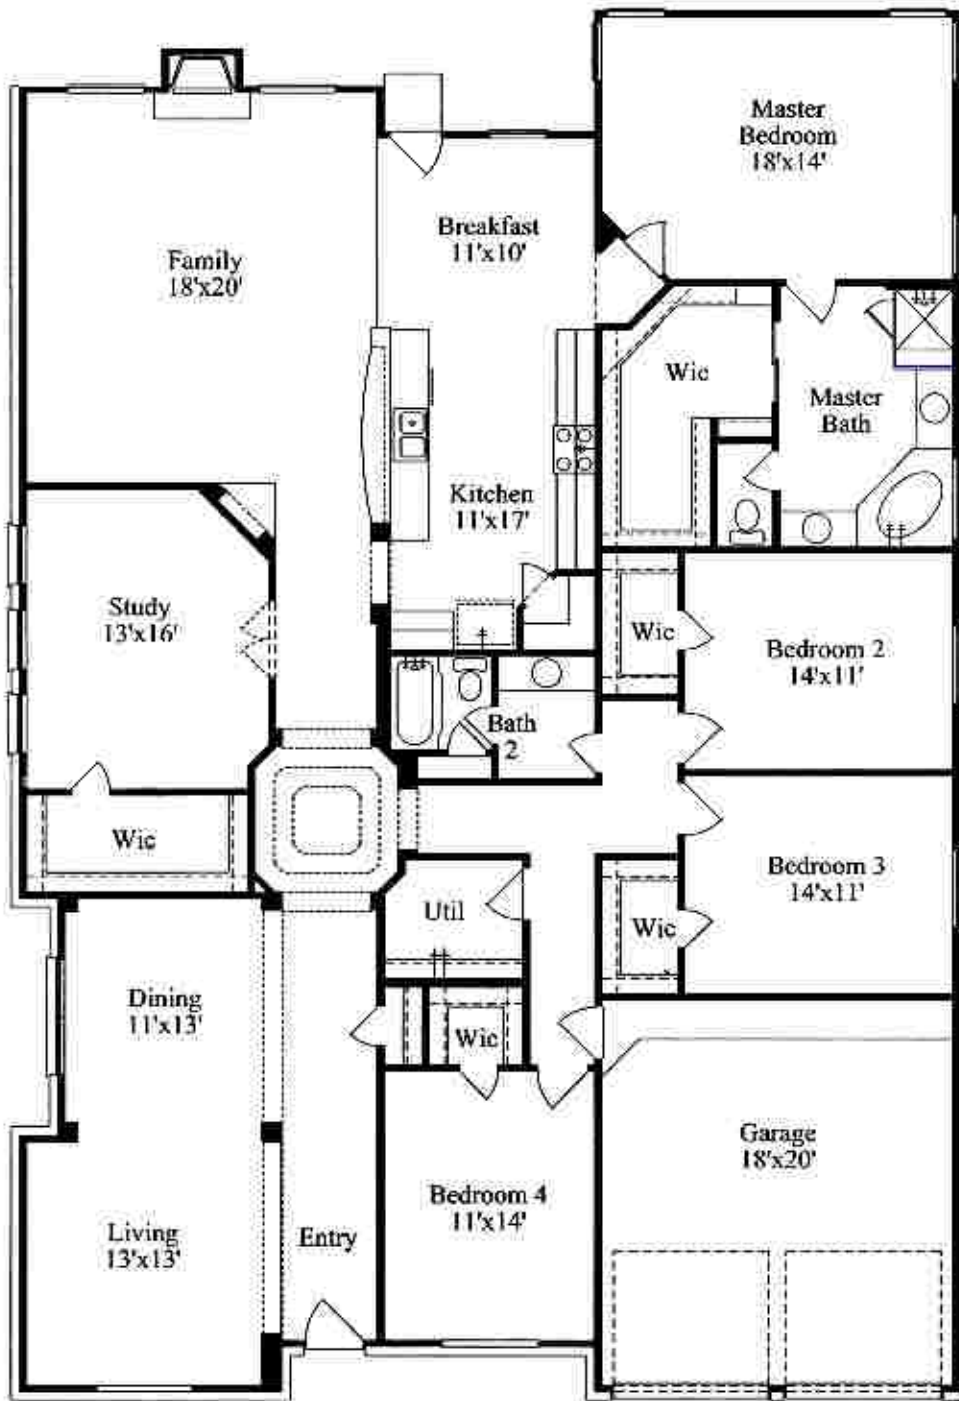

BIG
 HAMMONDS
 HOMES
 A Meritage Company

The Goliad

5882

Opt. Bedroom 5/ Bath 3

Opt. Kitchen

Opt. Media

Room dimensions are approximate and may vary. Plans, prices, products and specifications may vary or change without notice. Meritage designs are copyrighted and copyright laws will be enforced to the fullest extent. Photos are representative of Meritage designs and are not necessarily the same as floor plans shown.

TB 03/04