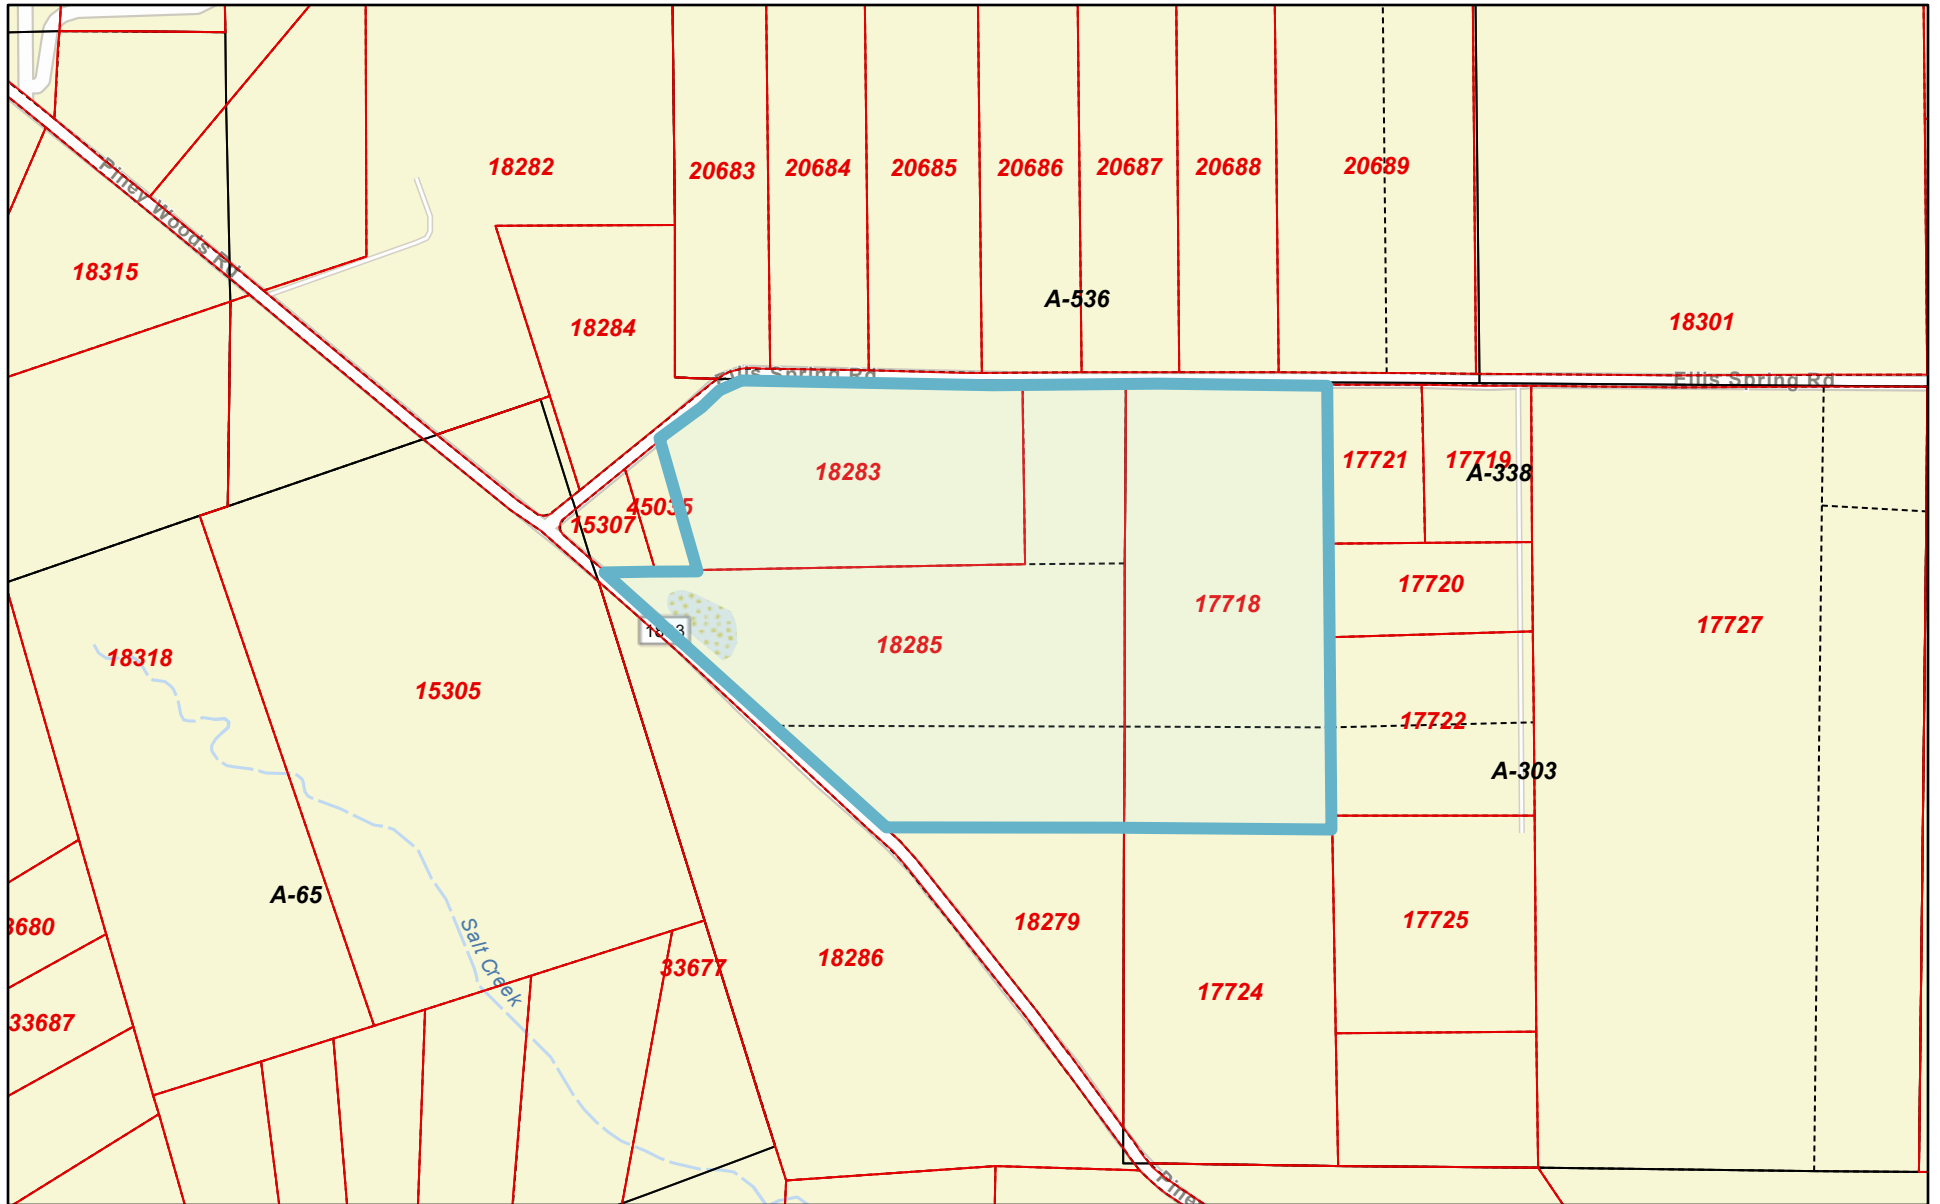

Walker CAD Web Map

8/19/2021, 8:54:36 AM

Parcels Abstracts Lot Lines

1:9,028

Esri Community Maps Contributors, Baylor University, Texas Parks &

Walker County Appraisal District, BIS Consulting - www.bisconsulting.com

Disclaimer: This product is for informational purposes only and has not been prepared for or be suitable for legal, engineering, or surveying purposes. It does not represent an on-the-ground survey and represents only the approximate relative location of boundaries.