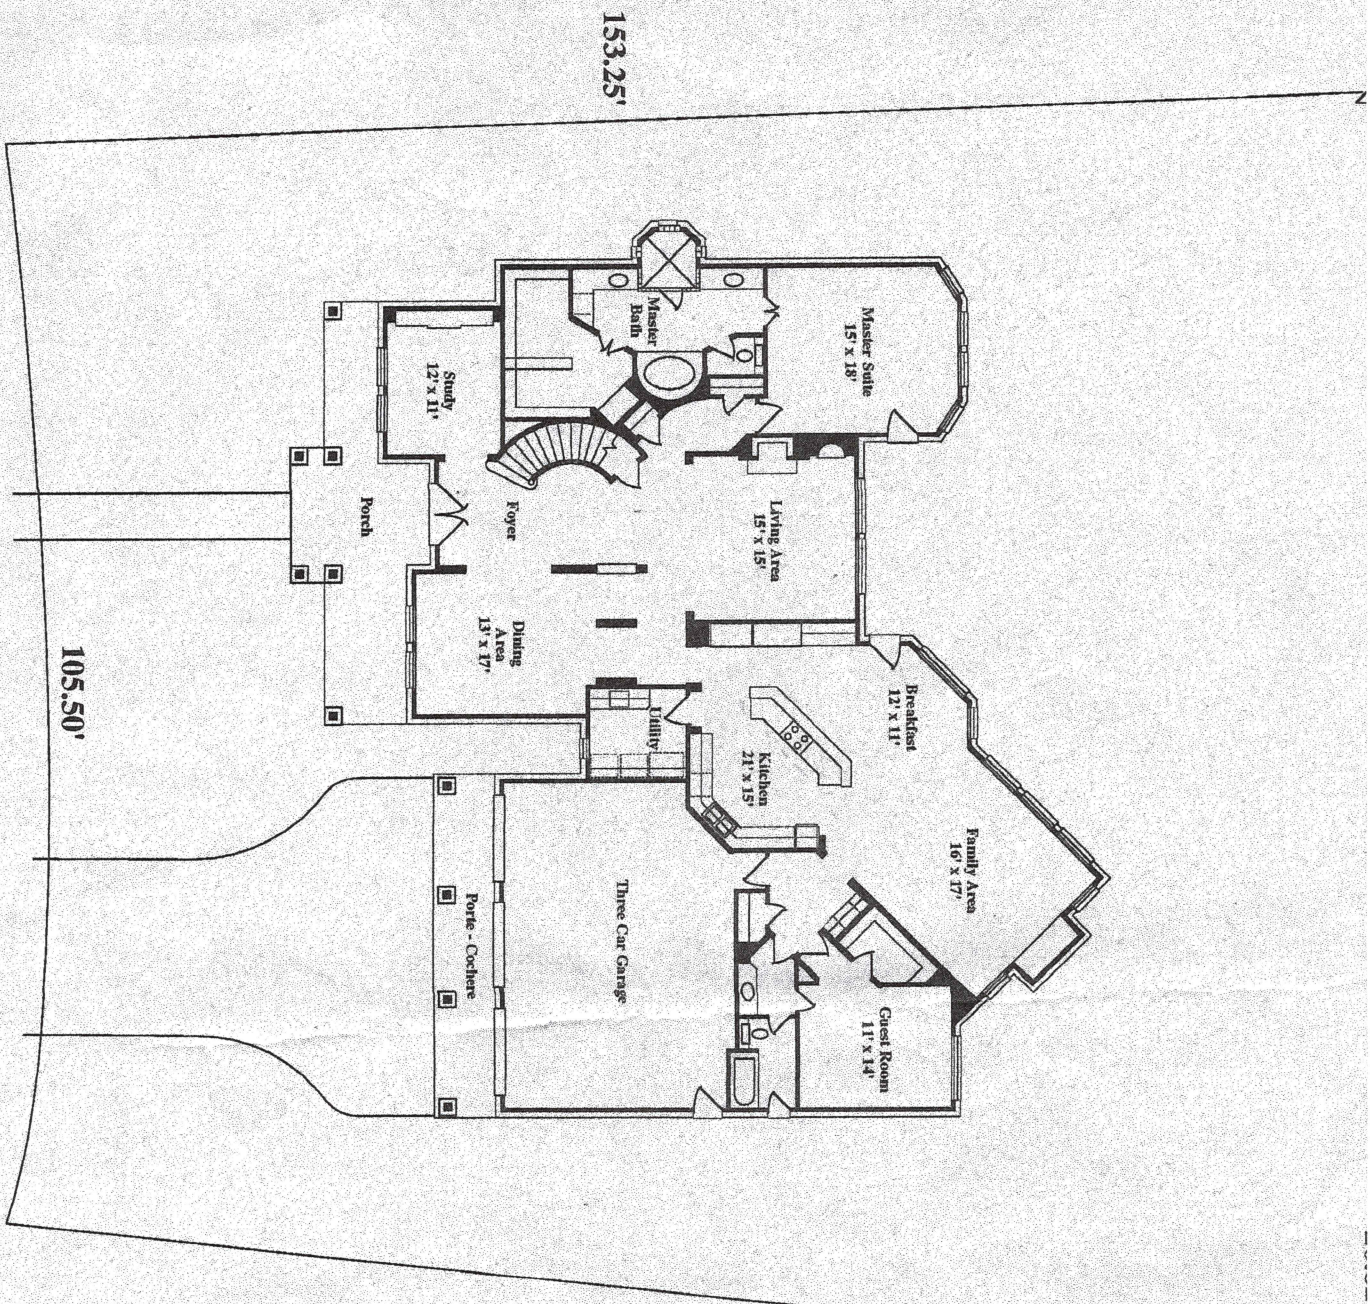

153.25'

105.50'

Kingwood Sales Associates

810 Kingwood Drive Kingwood, Texas 77339 (281) 358-3191