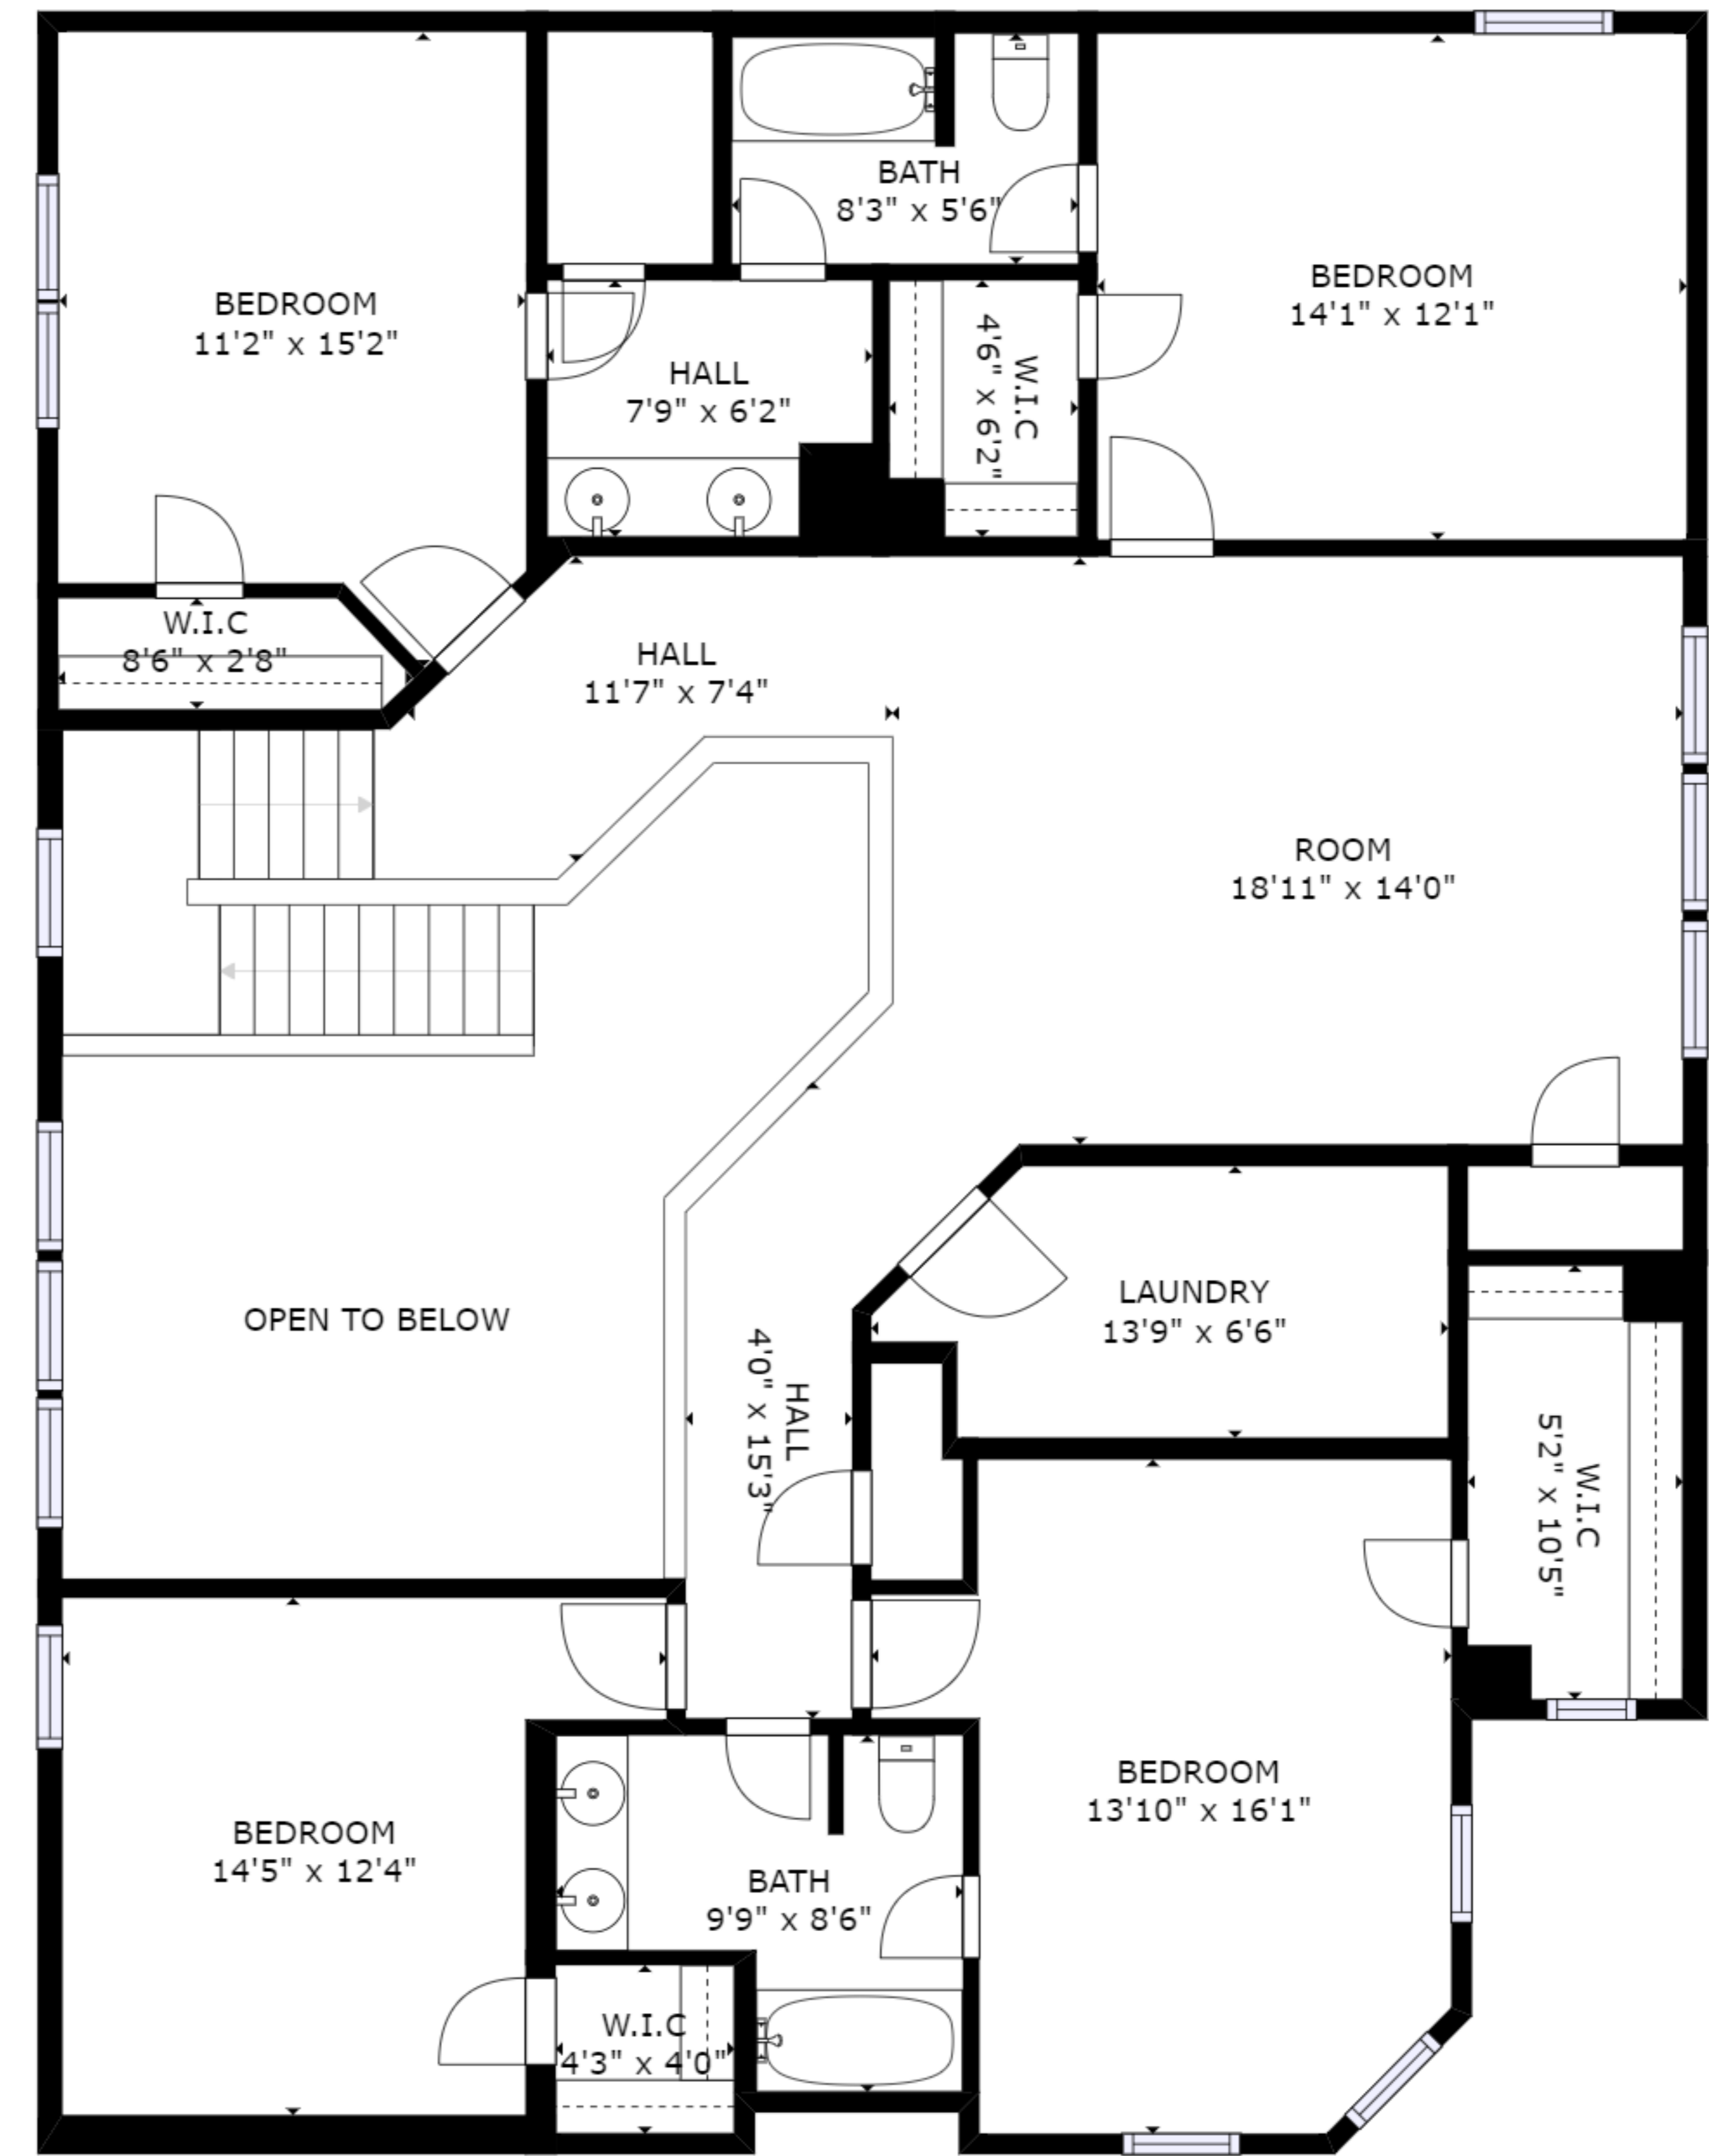

FLOOR 1

FLOOR 2

GROSS INTERNAL AREA
 FLOOR 1: 1782 sq. ft, FLOOR 2: 1642 sq. ft
 EXCLUDED AREAS: , GARAGE: 572 sq. ft
 TOTAL: 3424 sq. ft

SIZES AND DIMENSIONS ARE APPROXIMATE, ACTUAL MAY VARY.