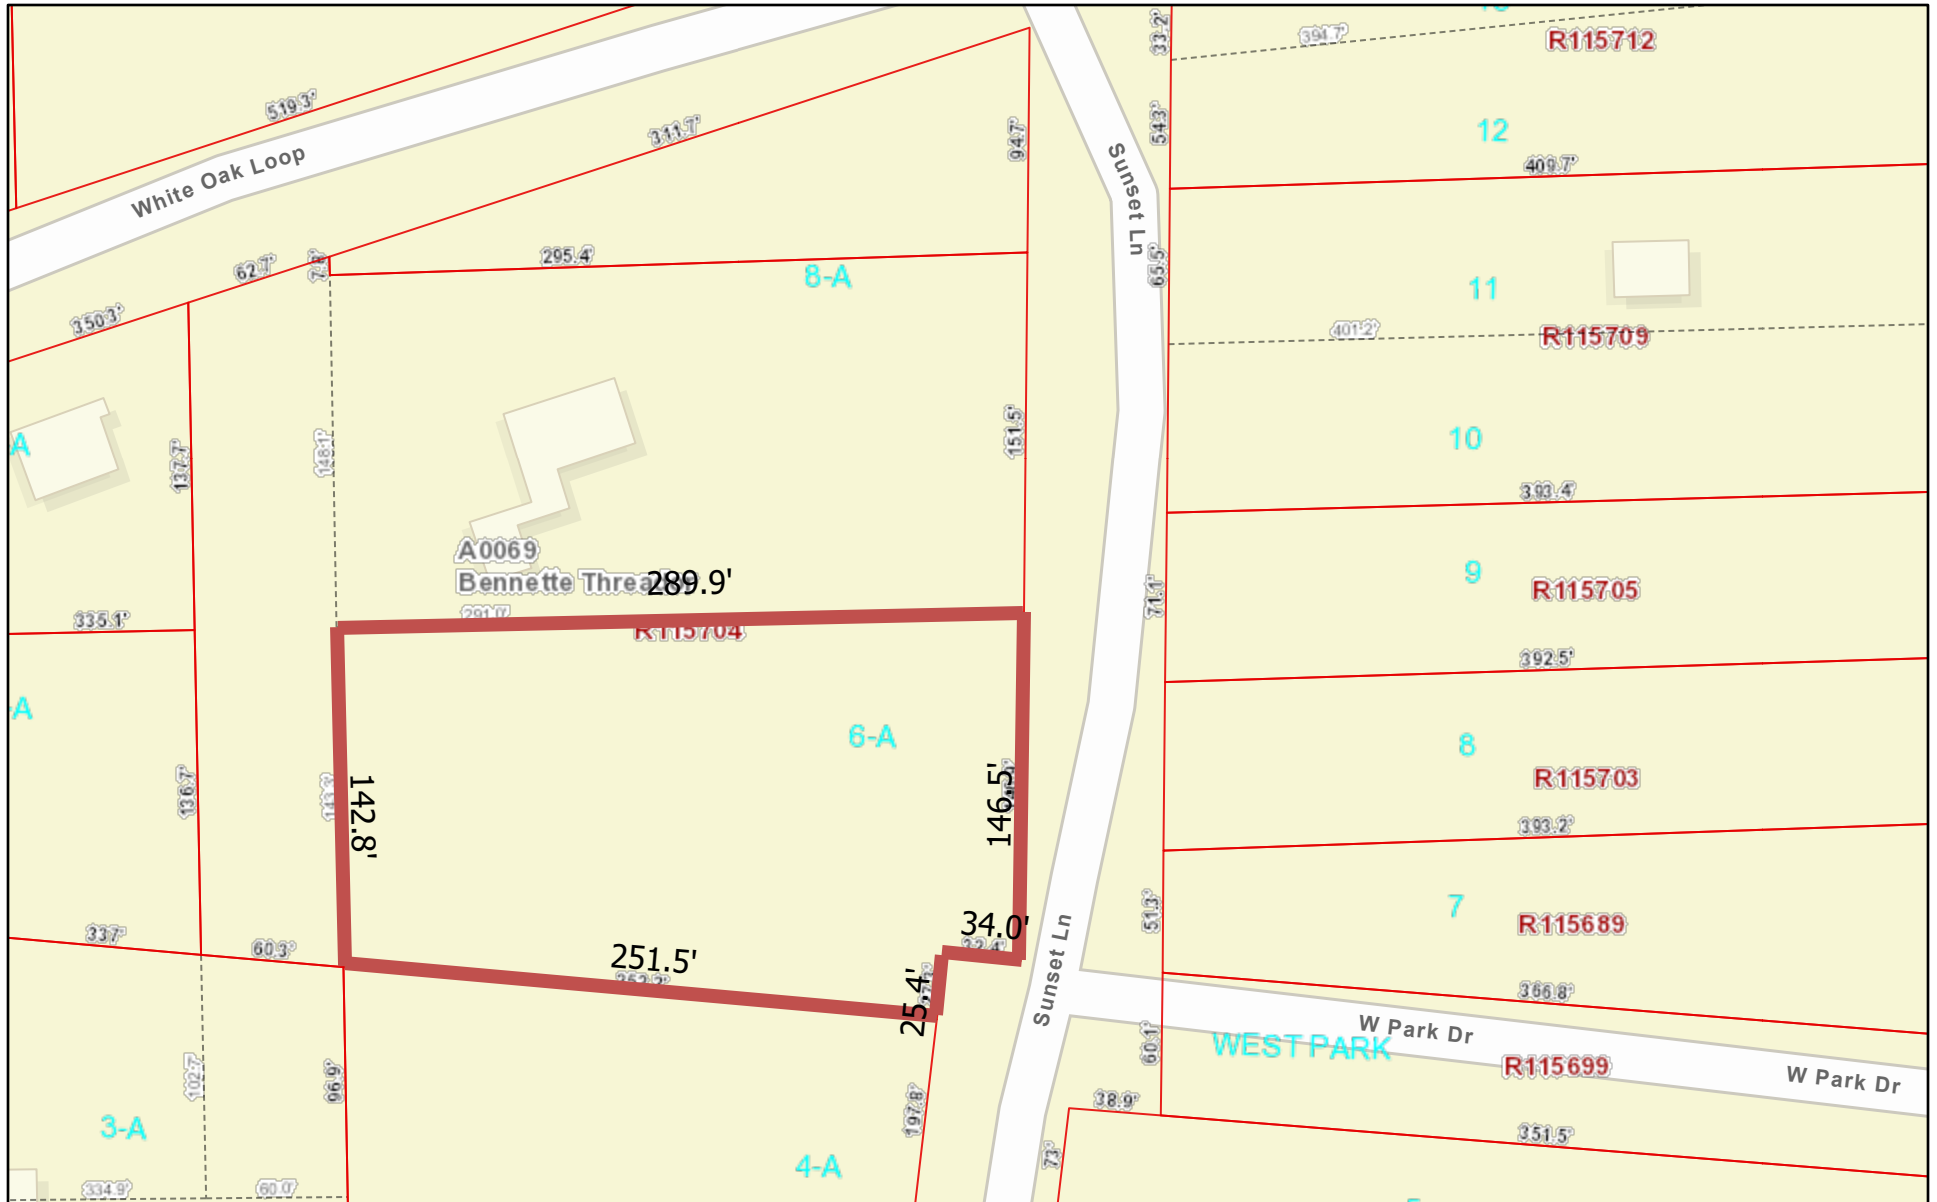

Montgomery CAD Web Map

8/19/2021, 3:24:20 PM

Abstracts Parcels Lot Lines

1:1,128

Esri Community Maps Contributors, Baylor University, Montgomery County,

Montgomery County Appraisal District, BIS Consulting -

Disclaimer: This product is for informational purposes only and has not been prepared for or be suitable for legal, engineering, or surveying purposes. It does not represent an on-the-ground survey and represents only the approximate relative location of boundaries.