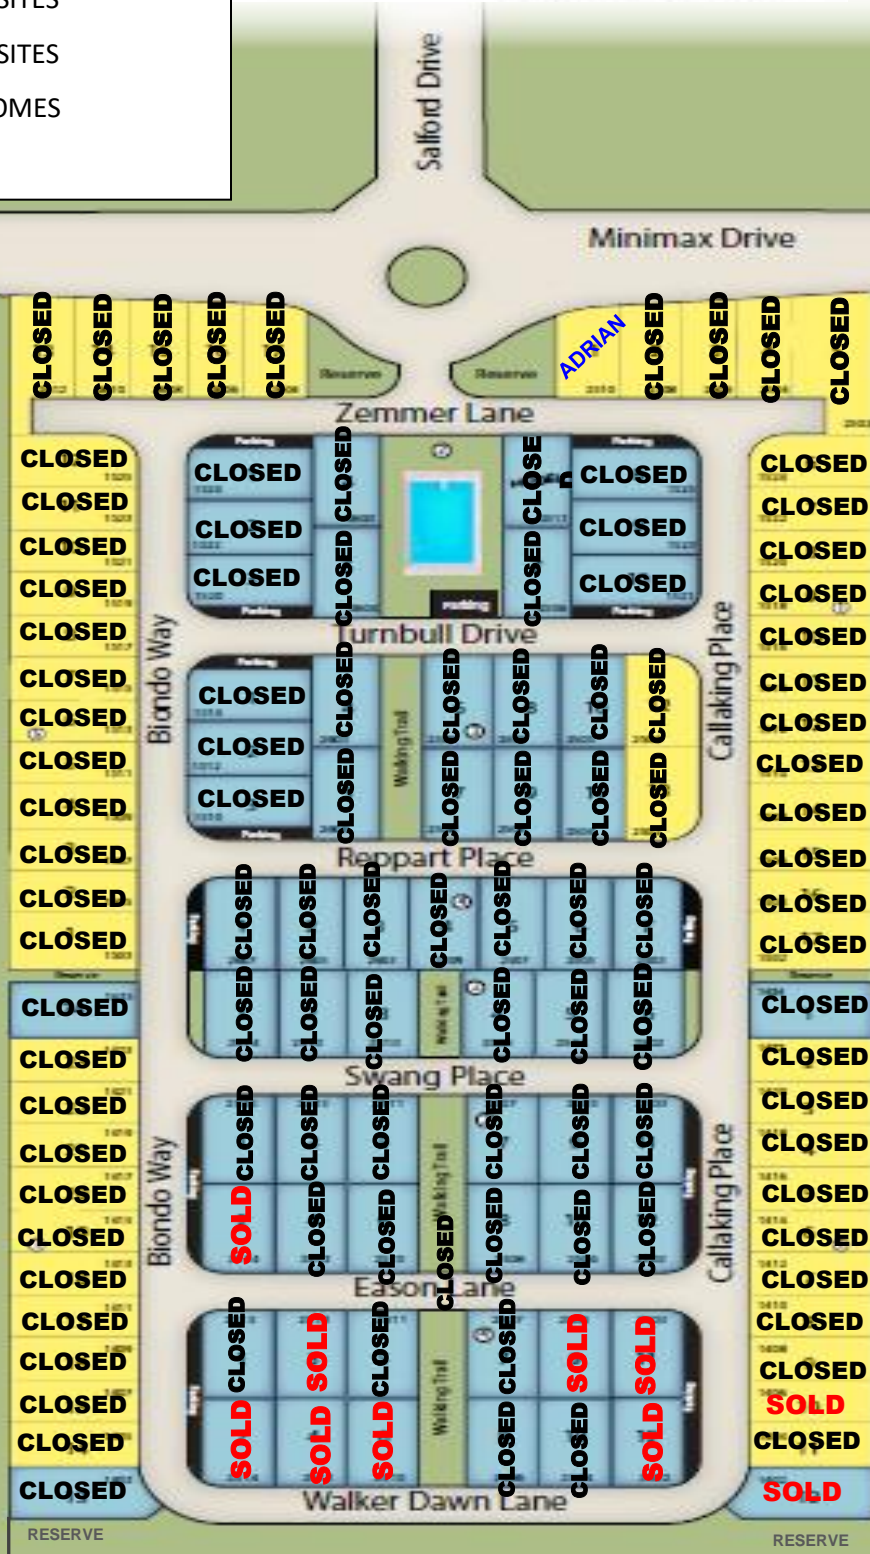

TIMBERGROVE VILLAGE

	40 FT WIDE HOME SITES
	31 FT WIDE HOME SITES
	QUICK MOVE-IN HOMES
	BEING PERMITTED

CENTRAL LIVING
by David Weekley Homes