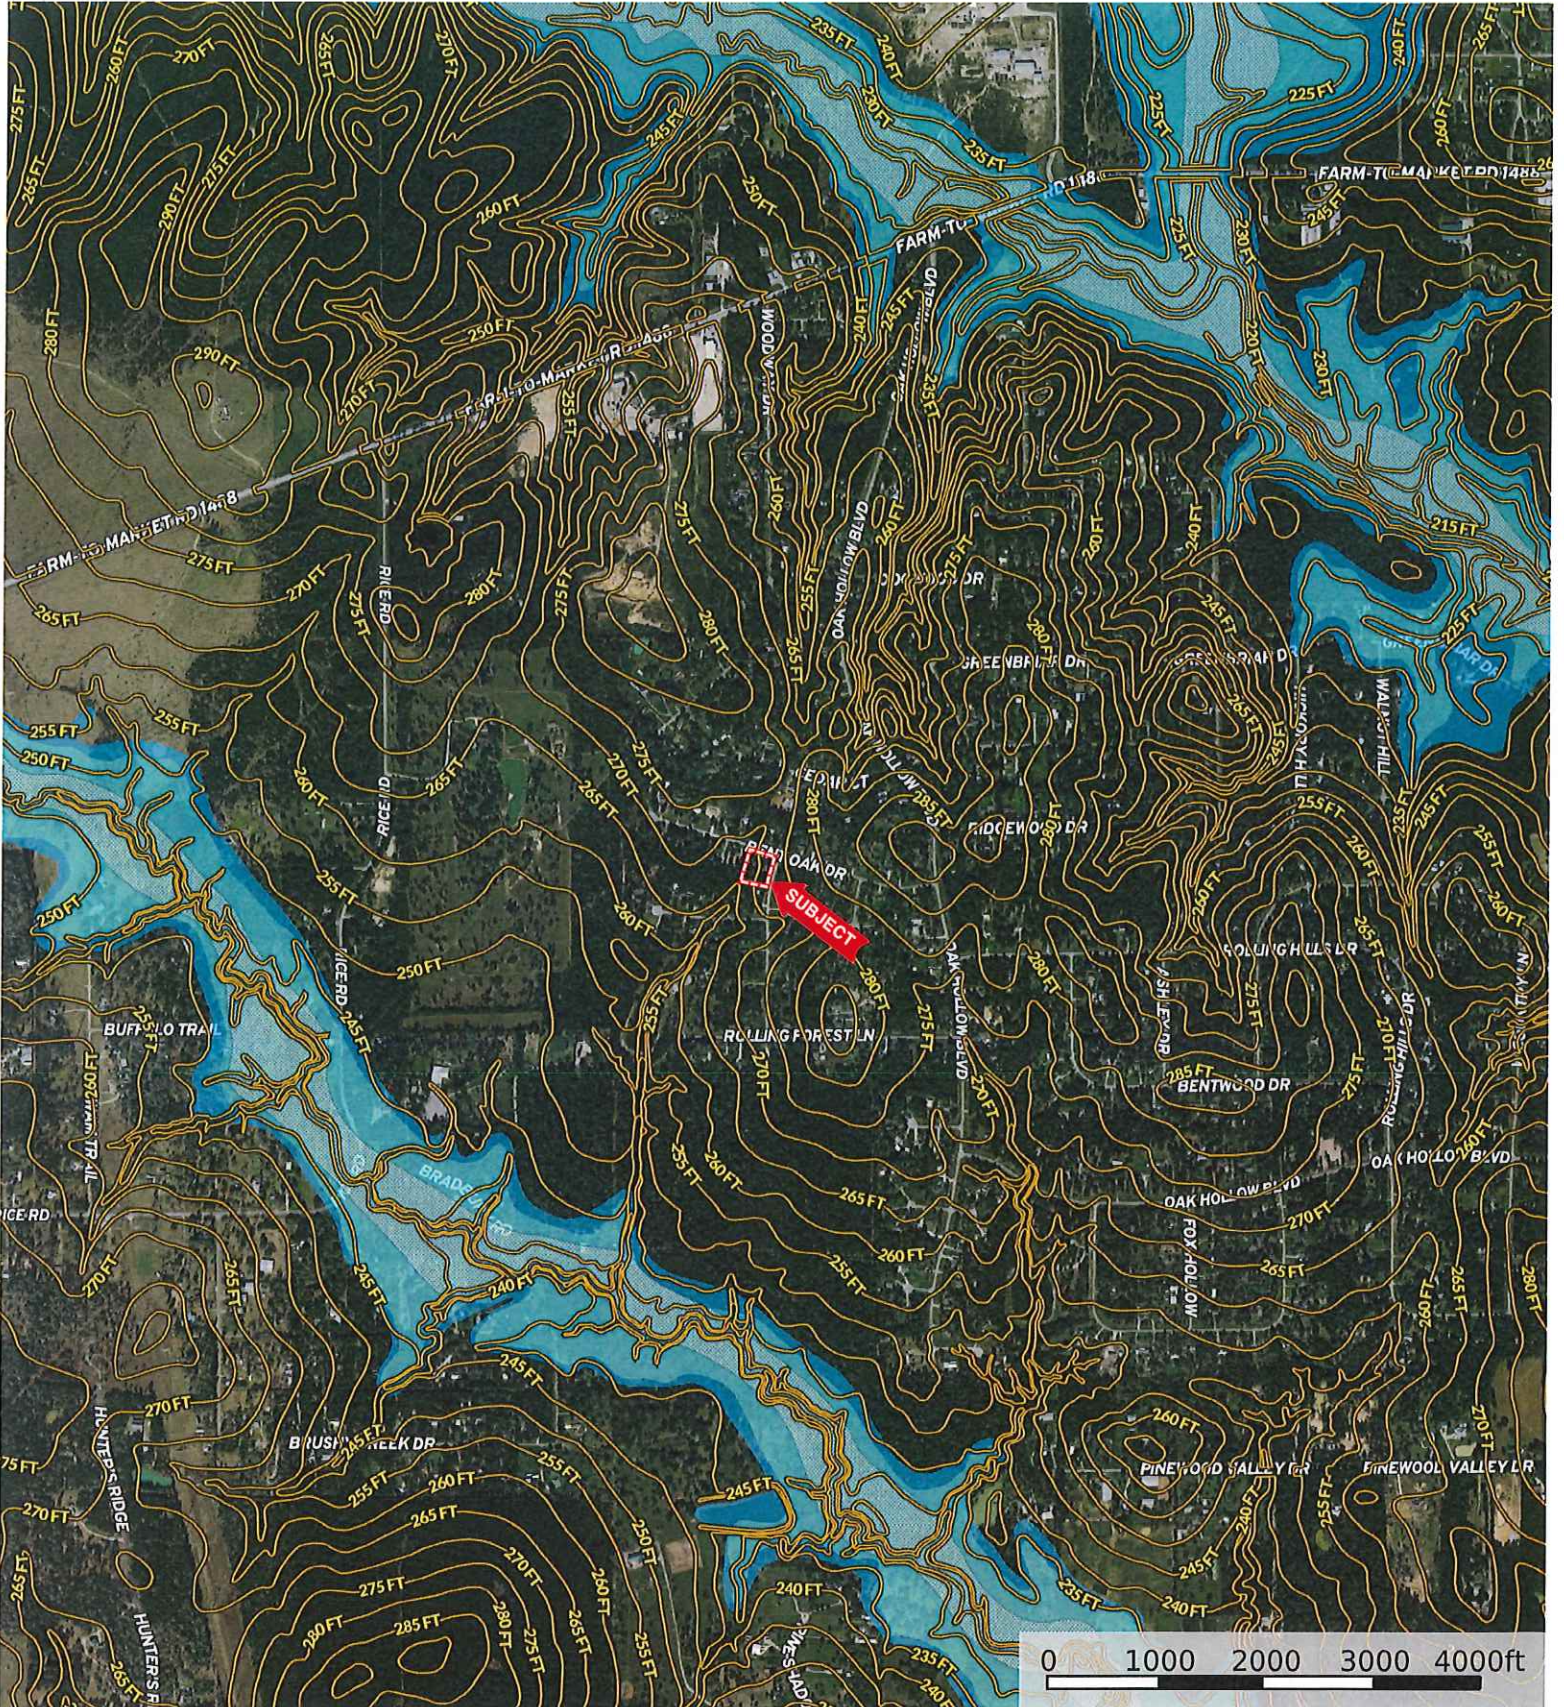

26055 Bent Oak Dr.
Waller County, Texas, AC +/-

 Boundary

26055 Bent Oak Dr.
Waller County, Texas, AC +/-

 Boundary

26055 Bent Oak Dr.
Waller County, Texas, AC +/-

 Boundary

26055 Bent Oak Dr.
Waller County, Texas, AC +/-

- Boundary
- 100 Year Floodplain
- 500 Year Floodplain
- Floodway
- Special
- Unmapped/ Not Included