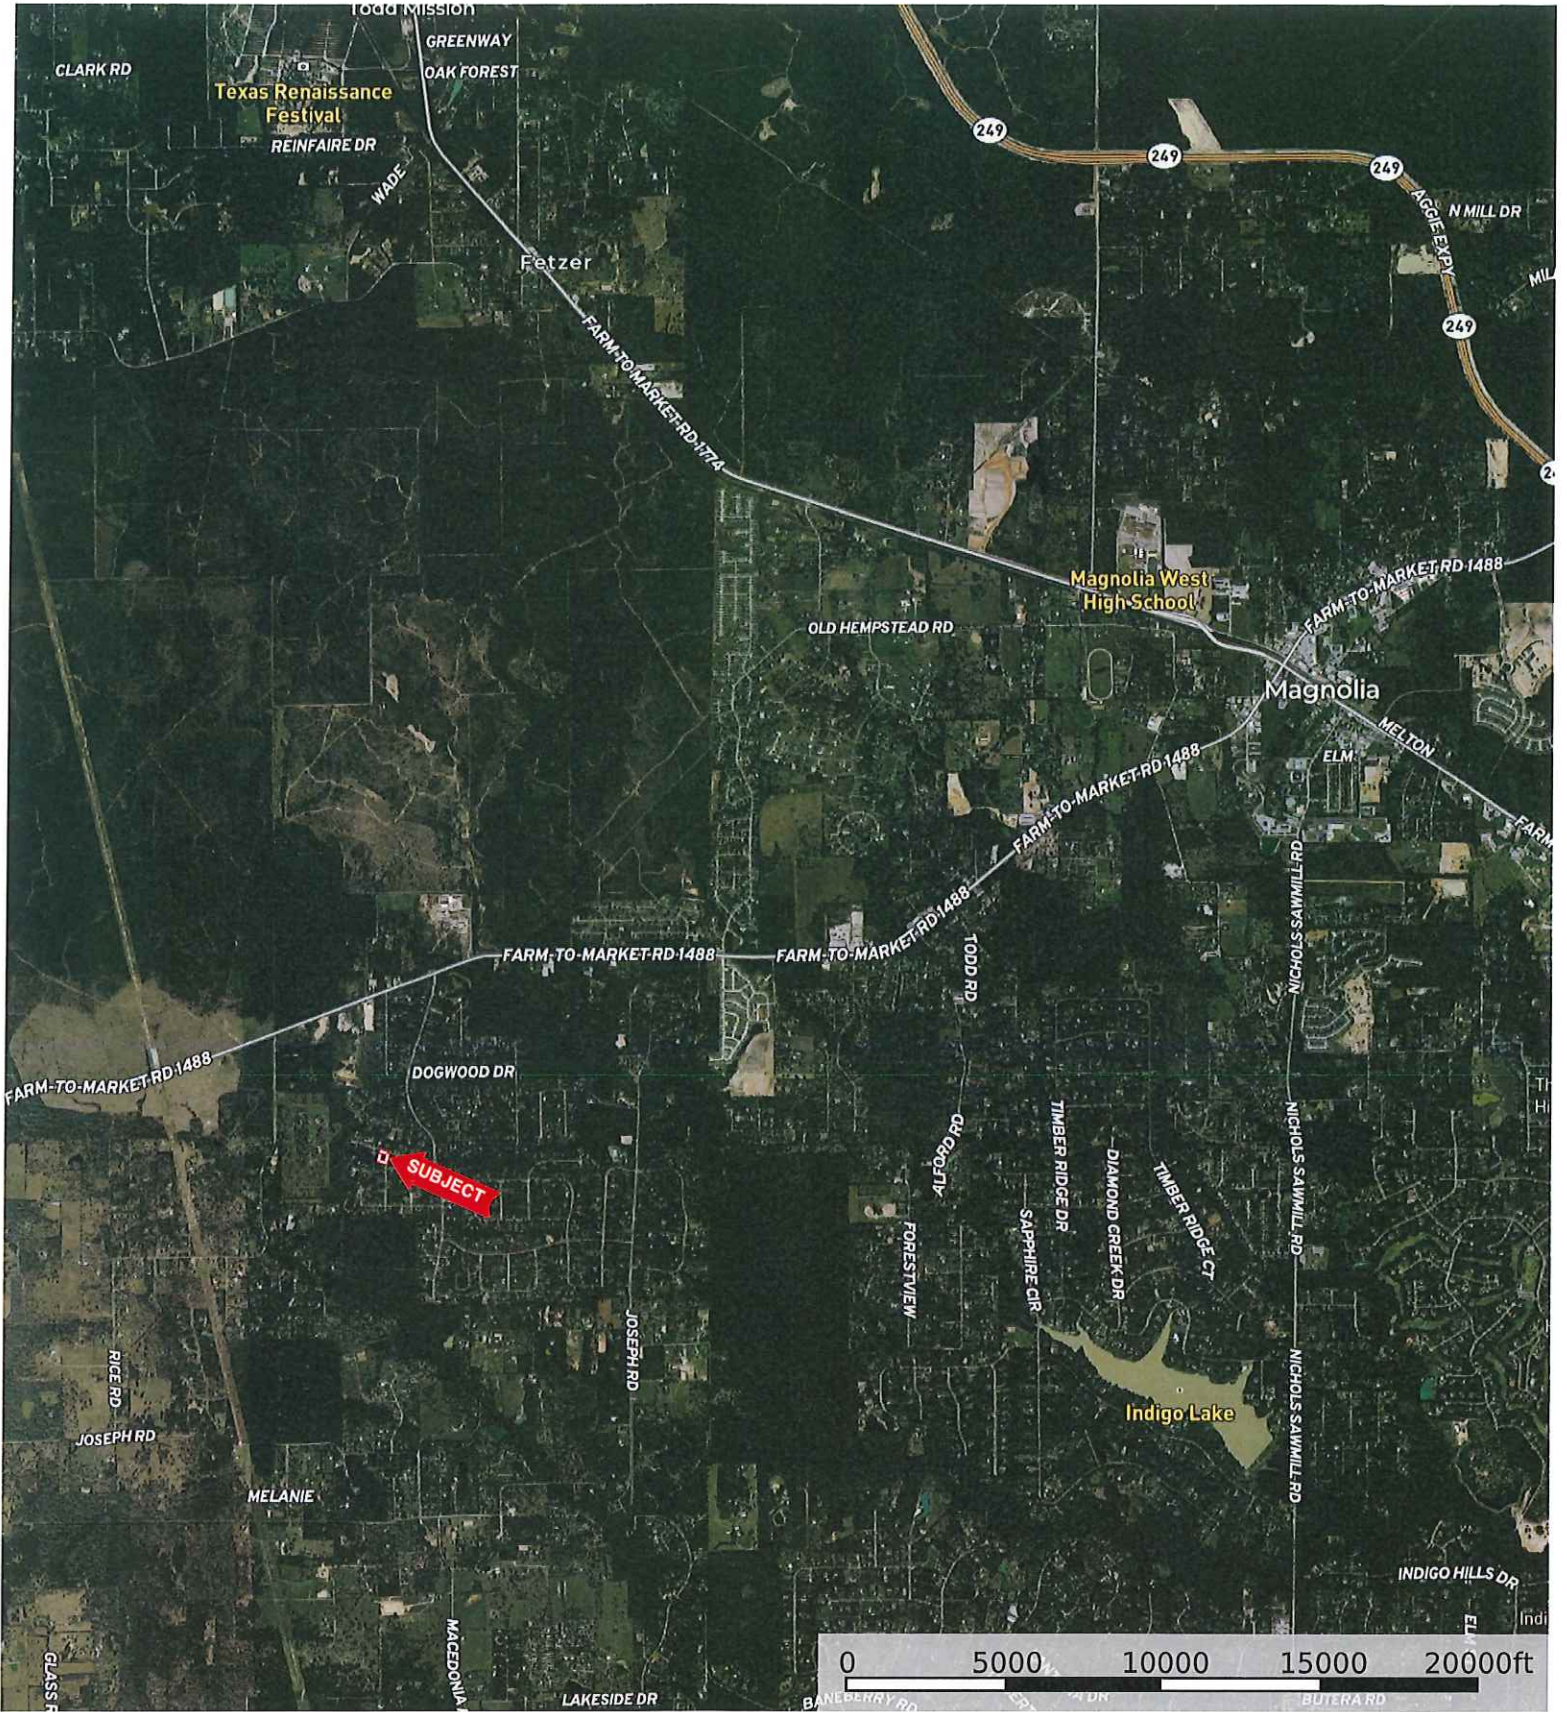

26055 Bent Oak Dr.
Waller County, Texas, AC +/-

 Boundary

26055 Bent Oak Dr.
Waller County, Texas, AC +/-

 Boundary

26055 Bent Oak Dr.
Waller County, Texas, AC +/-

 Boundary

26055 Bent Oak Dr.
Waller County, Texas, AC +/-

- Boundary
- 100 Year Floodplain
- 500 Year Floodplain
- Floodway
- Special
- Unmapped/ Not Included