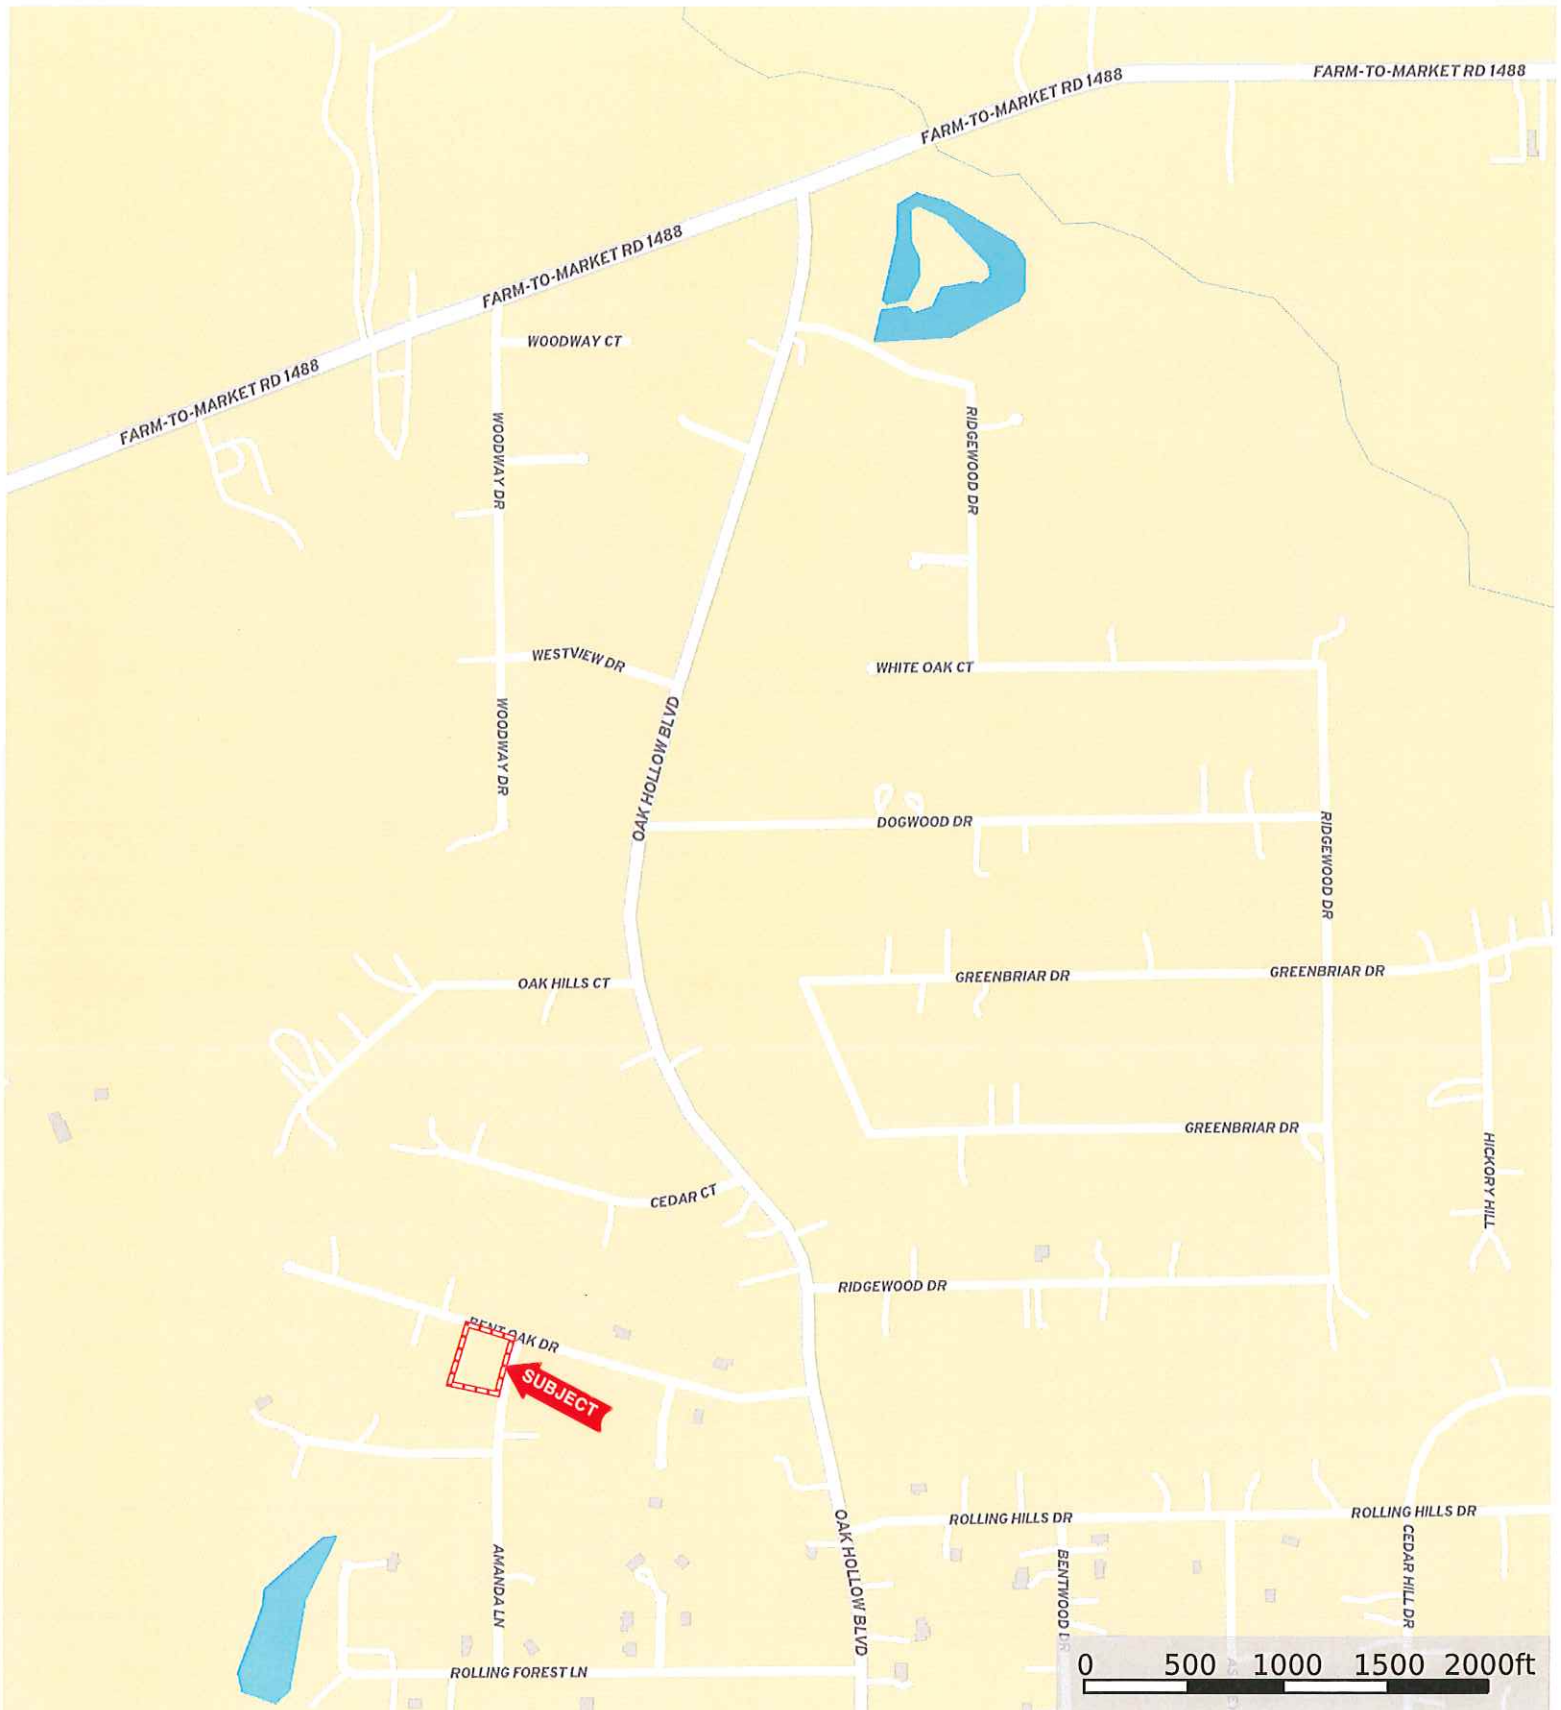

26055 Bent Oak Dr.
Waller County, Texas, AC +/-

 Boundary

26055 Bent Oak Dr.
Waller County, Texas, AC +/-

 Boundary

26055 Bent Oak Dr.
Waller County, Texas, AC +/-

 Boundary

26055 Bent Oak Dr.
Waller County, Texas, AC +/-

- Boundary
- 100 Year Floodplain
- 500 Year Floodplain
- Floodway
- Special
- Unmapped/ Not Included