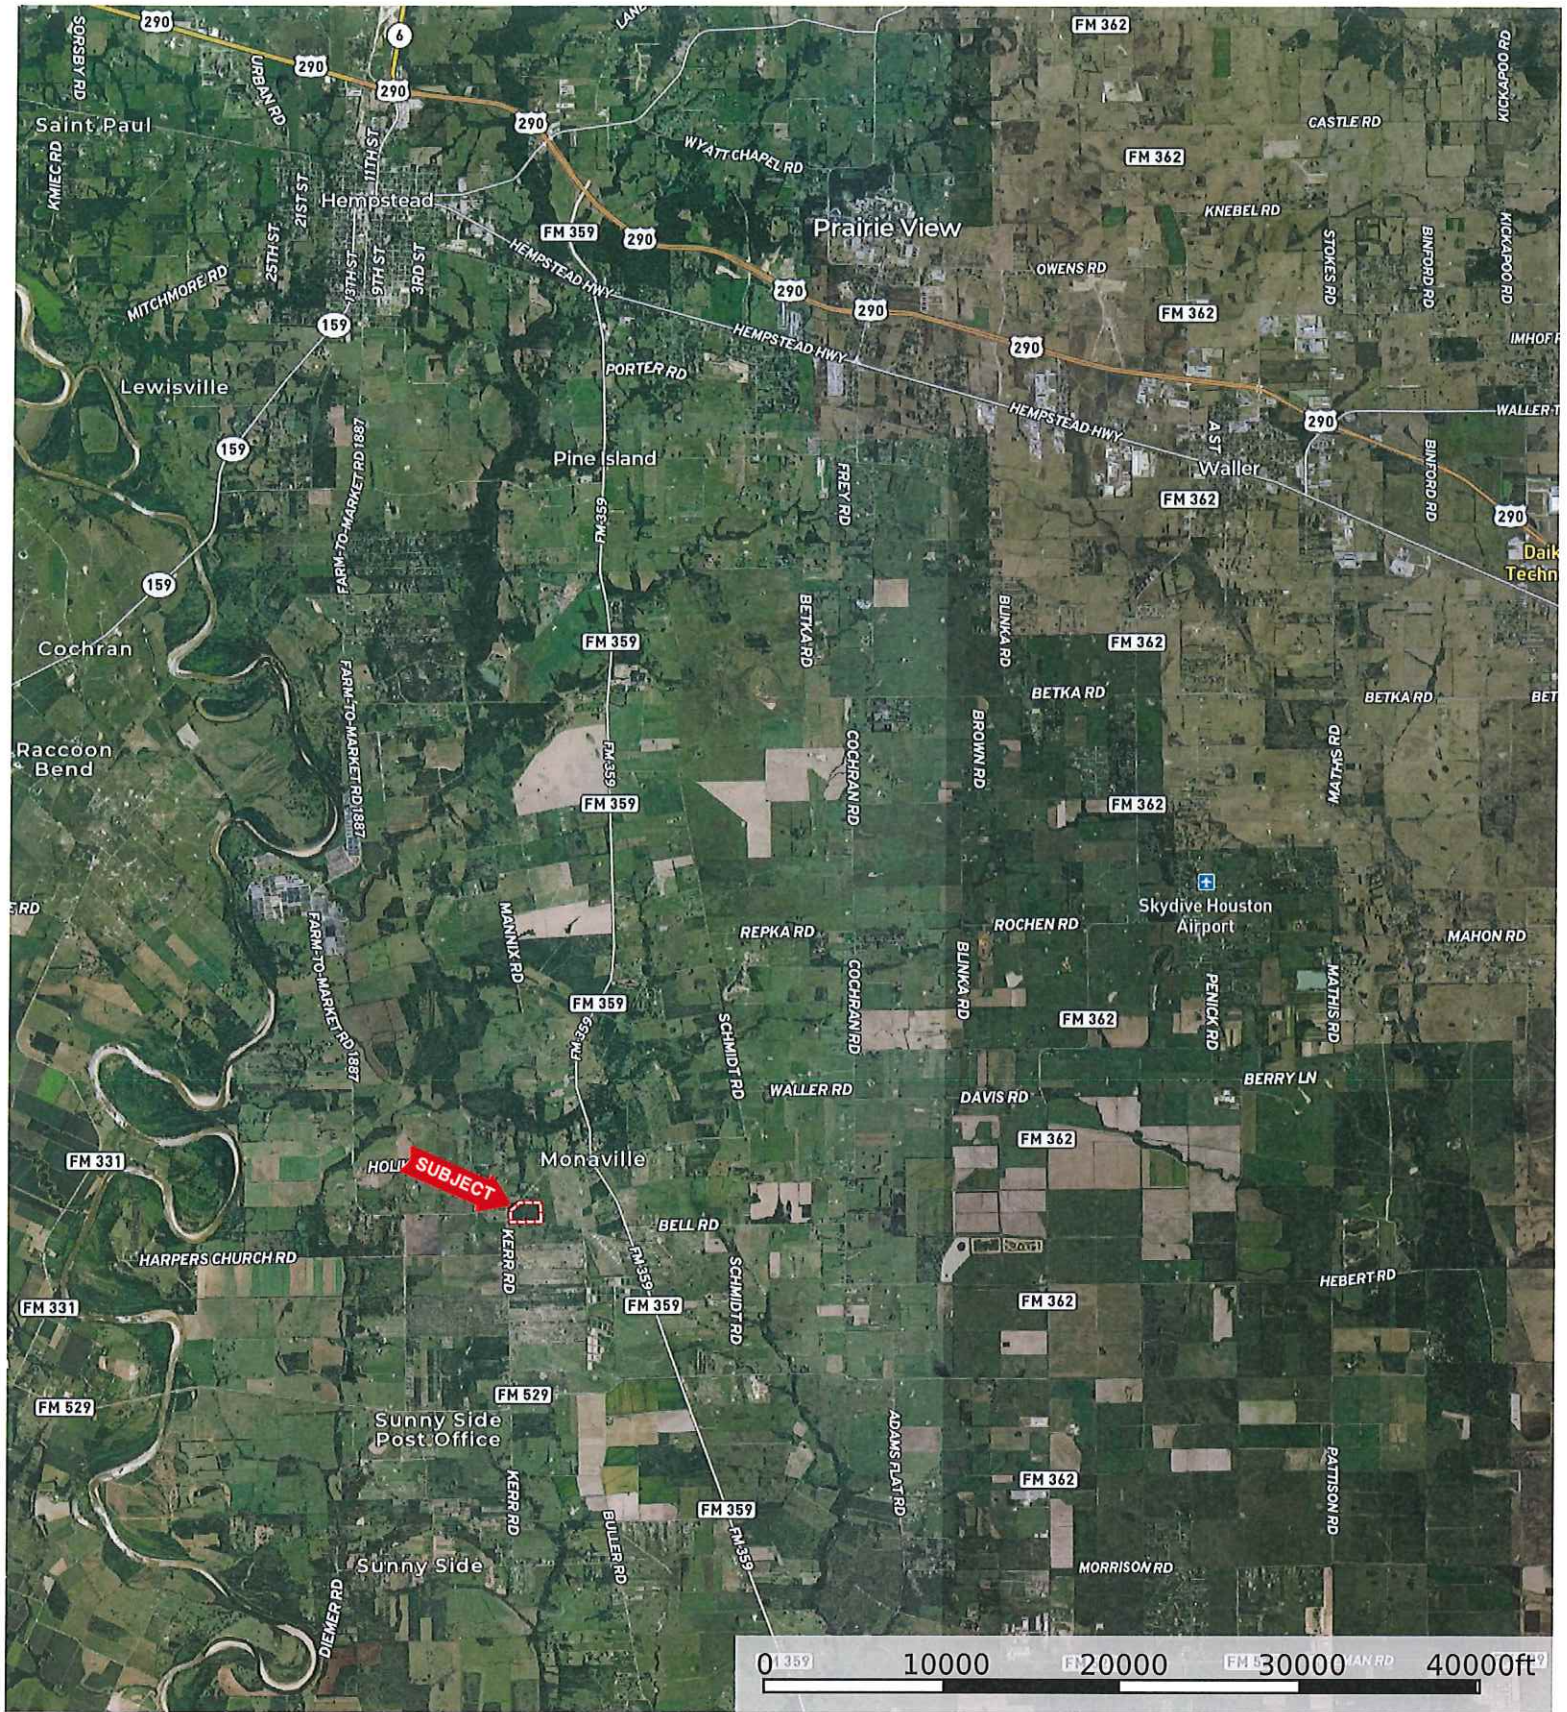

**SUBJECT**

000 FM 1887

Waller County, Texas, AC +/-

Boundary

000 FM 1887

Waller County, Texas, AC +/-

 Boundary

Timothy Phelan  
P: (936) 372-9181

000 FM 1887

Waller County, Texas, AC +/-

- Boundary
- 100 Year Floodplain
- 500 Year Floodplain
- Floodway
- Special
- Unmapped/ Not Included