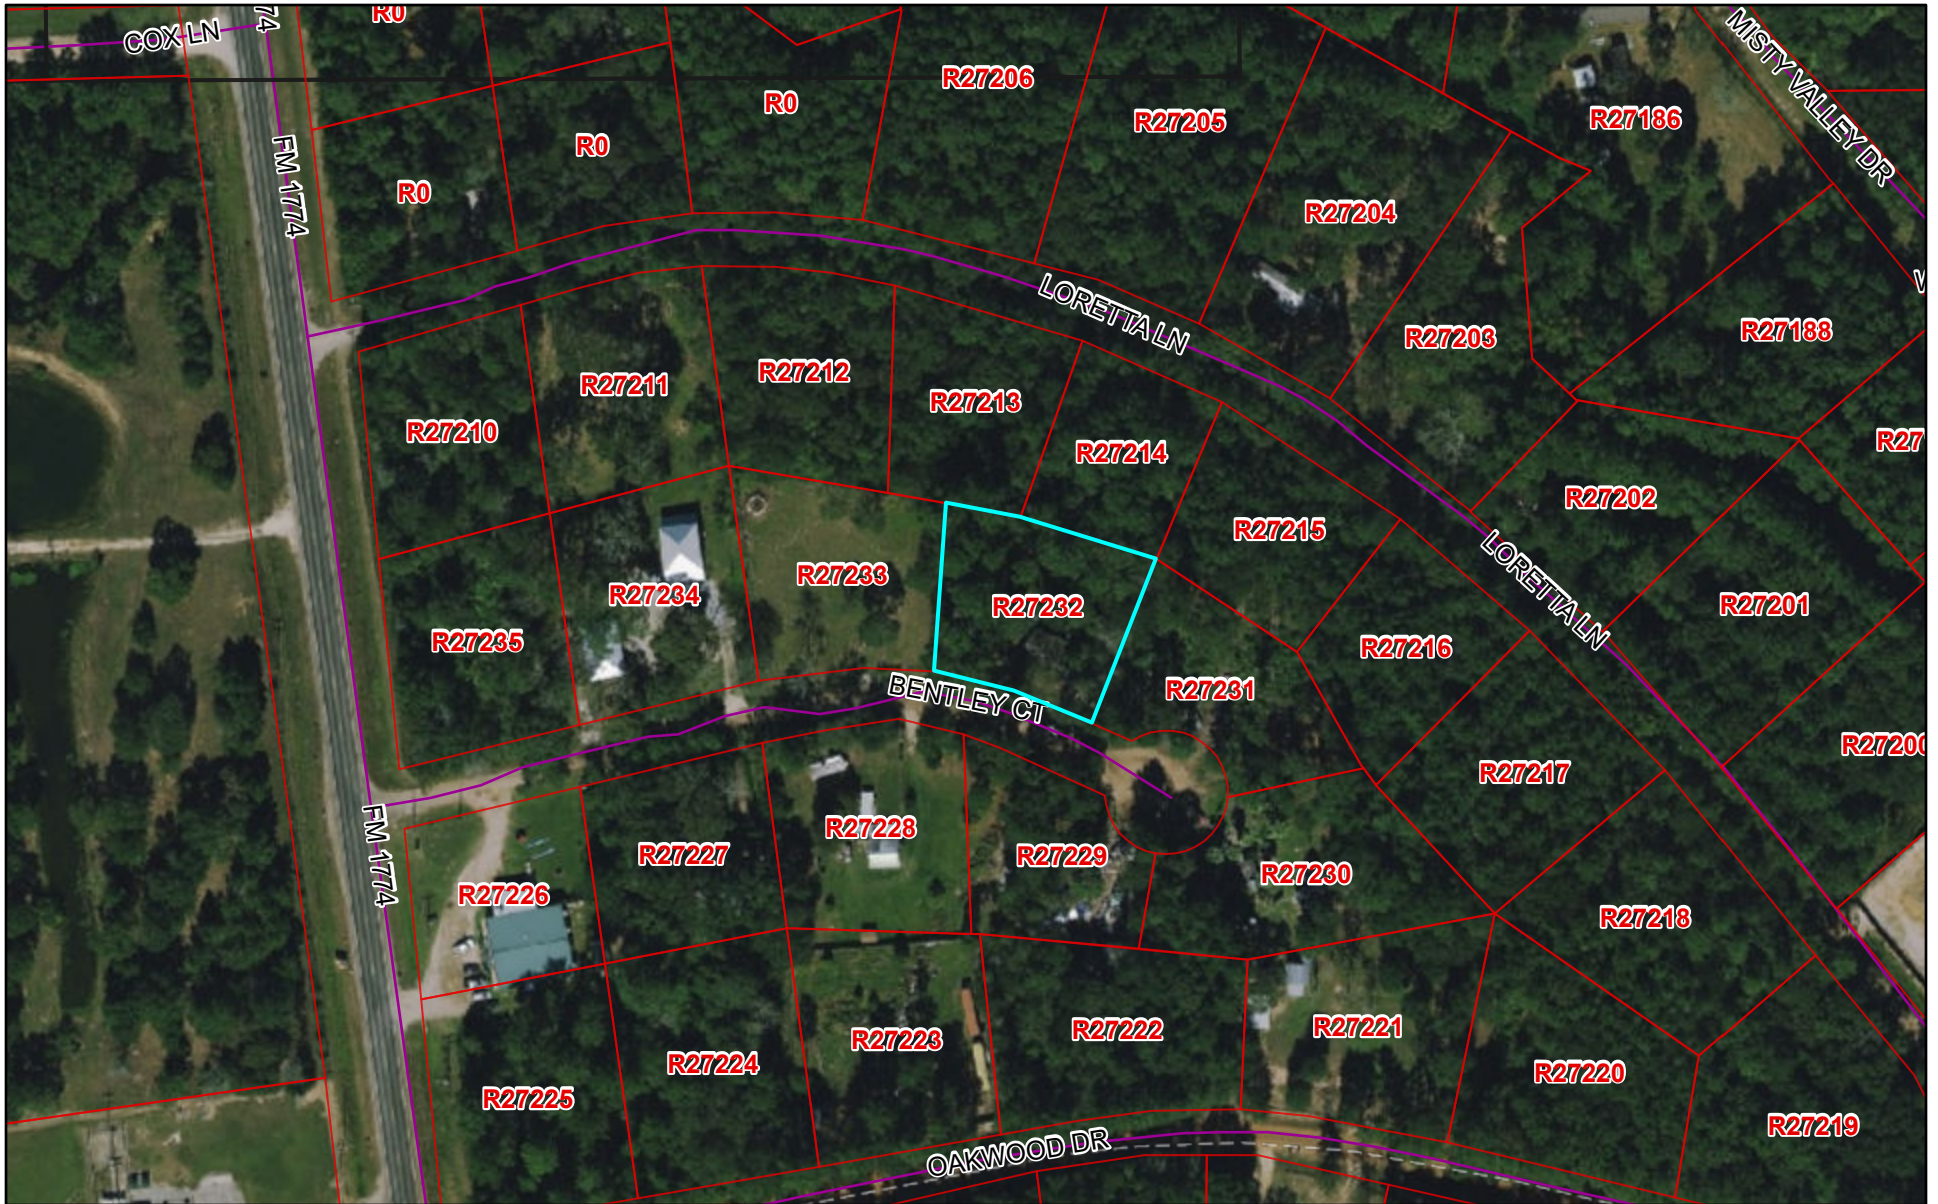

# Grimes CAD Web Map

8/29/2021, 12:56:27 PM

Abstracts

Parcels

World Boundaries and Places

Roads

1:2,257

Esri, HERE, Garmin, iPC

Grimes County Appraisal District, BIS Consulting - [www.bisconsulting.com](http://www.bisconsulting.com)

Disclaimer: This product is for informational purposes only and has not been prepared for or be suitable for legal, engineering, or surveying purposes. It does not represent an on-the-ground survey and represents only the approximate relative location of boundaries.