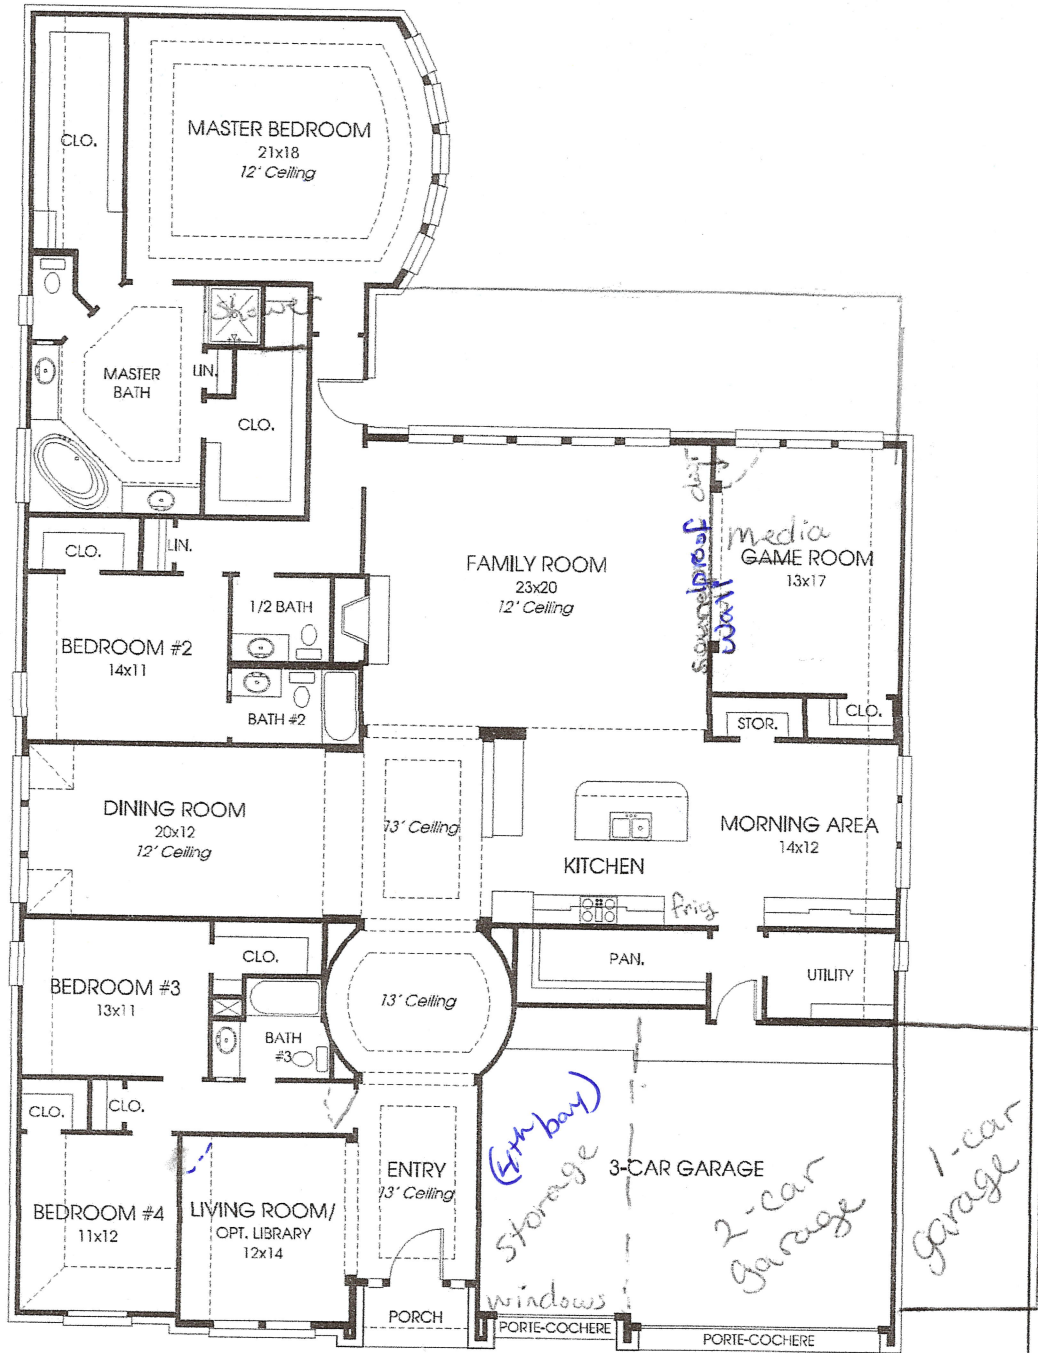

DESIGNS

Plan 3760W

This home contains approximately 3,760 square feet and includes four bedrooms and three and a half baths.

Note: The option listed on this brochure is available at an additional cost.

9/1/07/2010 - Perry Homes (CT & CT-W)

PERRY HOMES