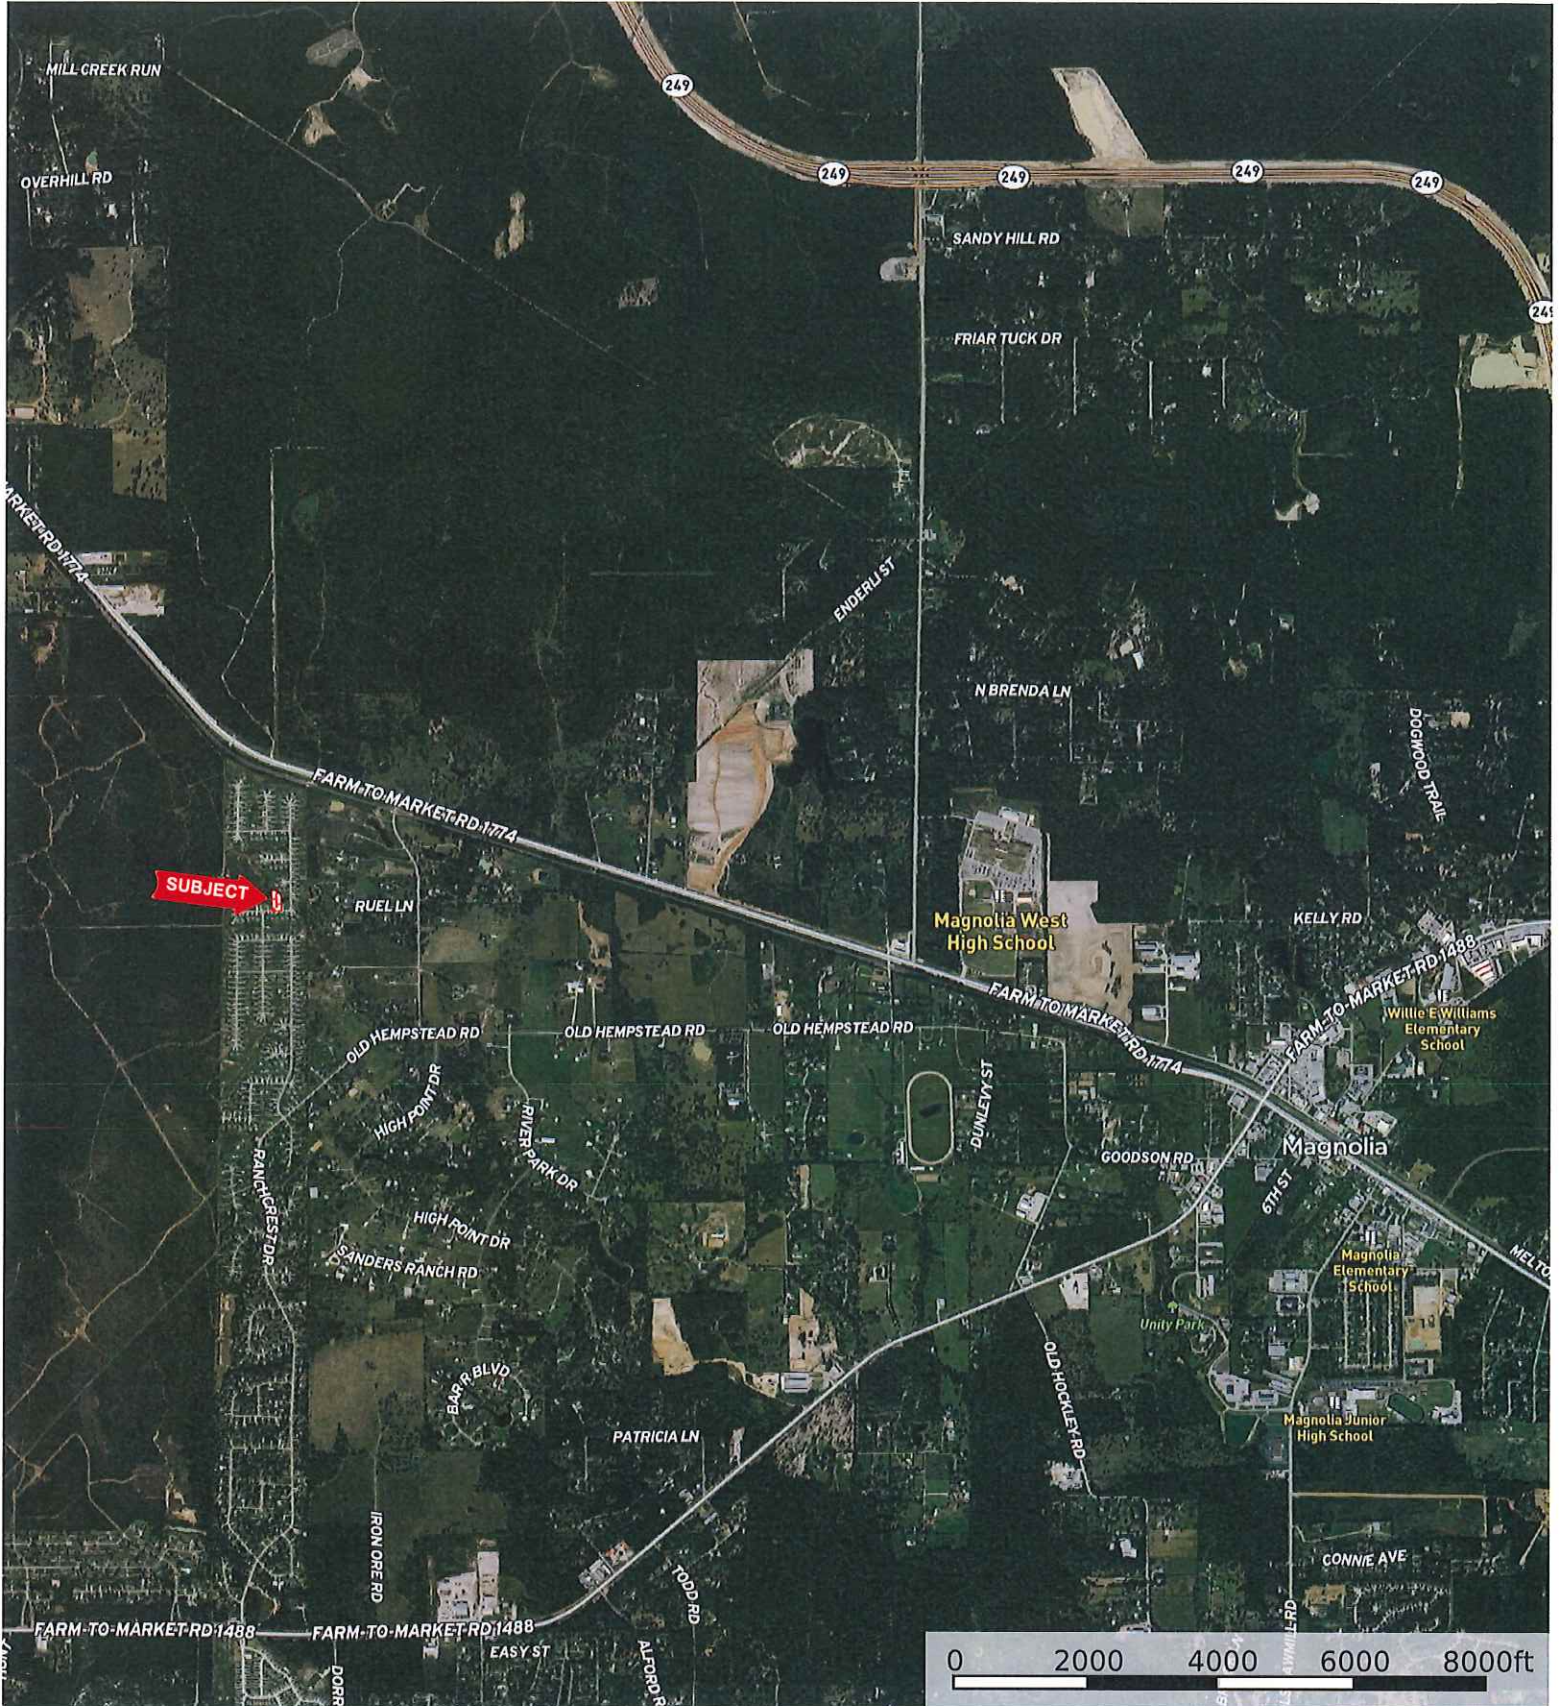

18802 Wichita Trail

Montgomery County, Texas, AC +/-

 Boundary

18802 Wichita Trail
Montgomery County, Texas, AC +/-

 Boundary

18802 Wichita Trail
Montgomery County, Texas, AC +/-

 Boundary

18802 Wichita Trail
Montgomery County, Texas, AC +/-

- Boundary
- 100 Year Floodplain
- 500 Year Floodplain
- Floodway
- Special
- Unmapped/ Not Included