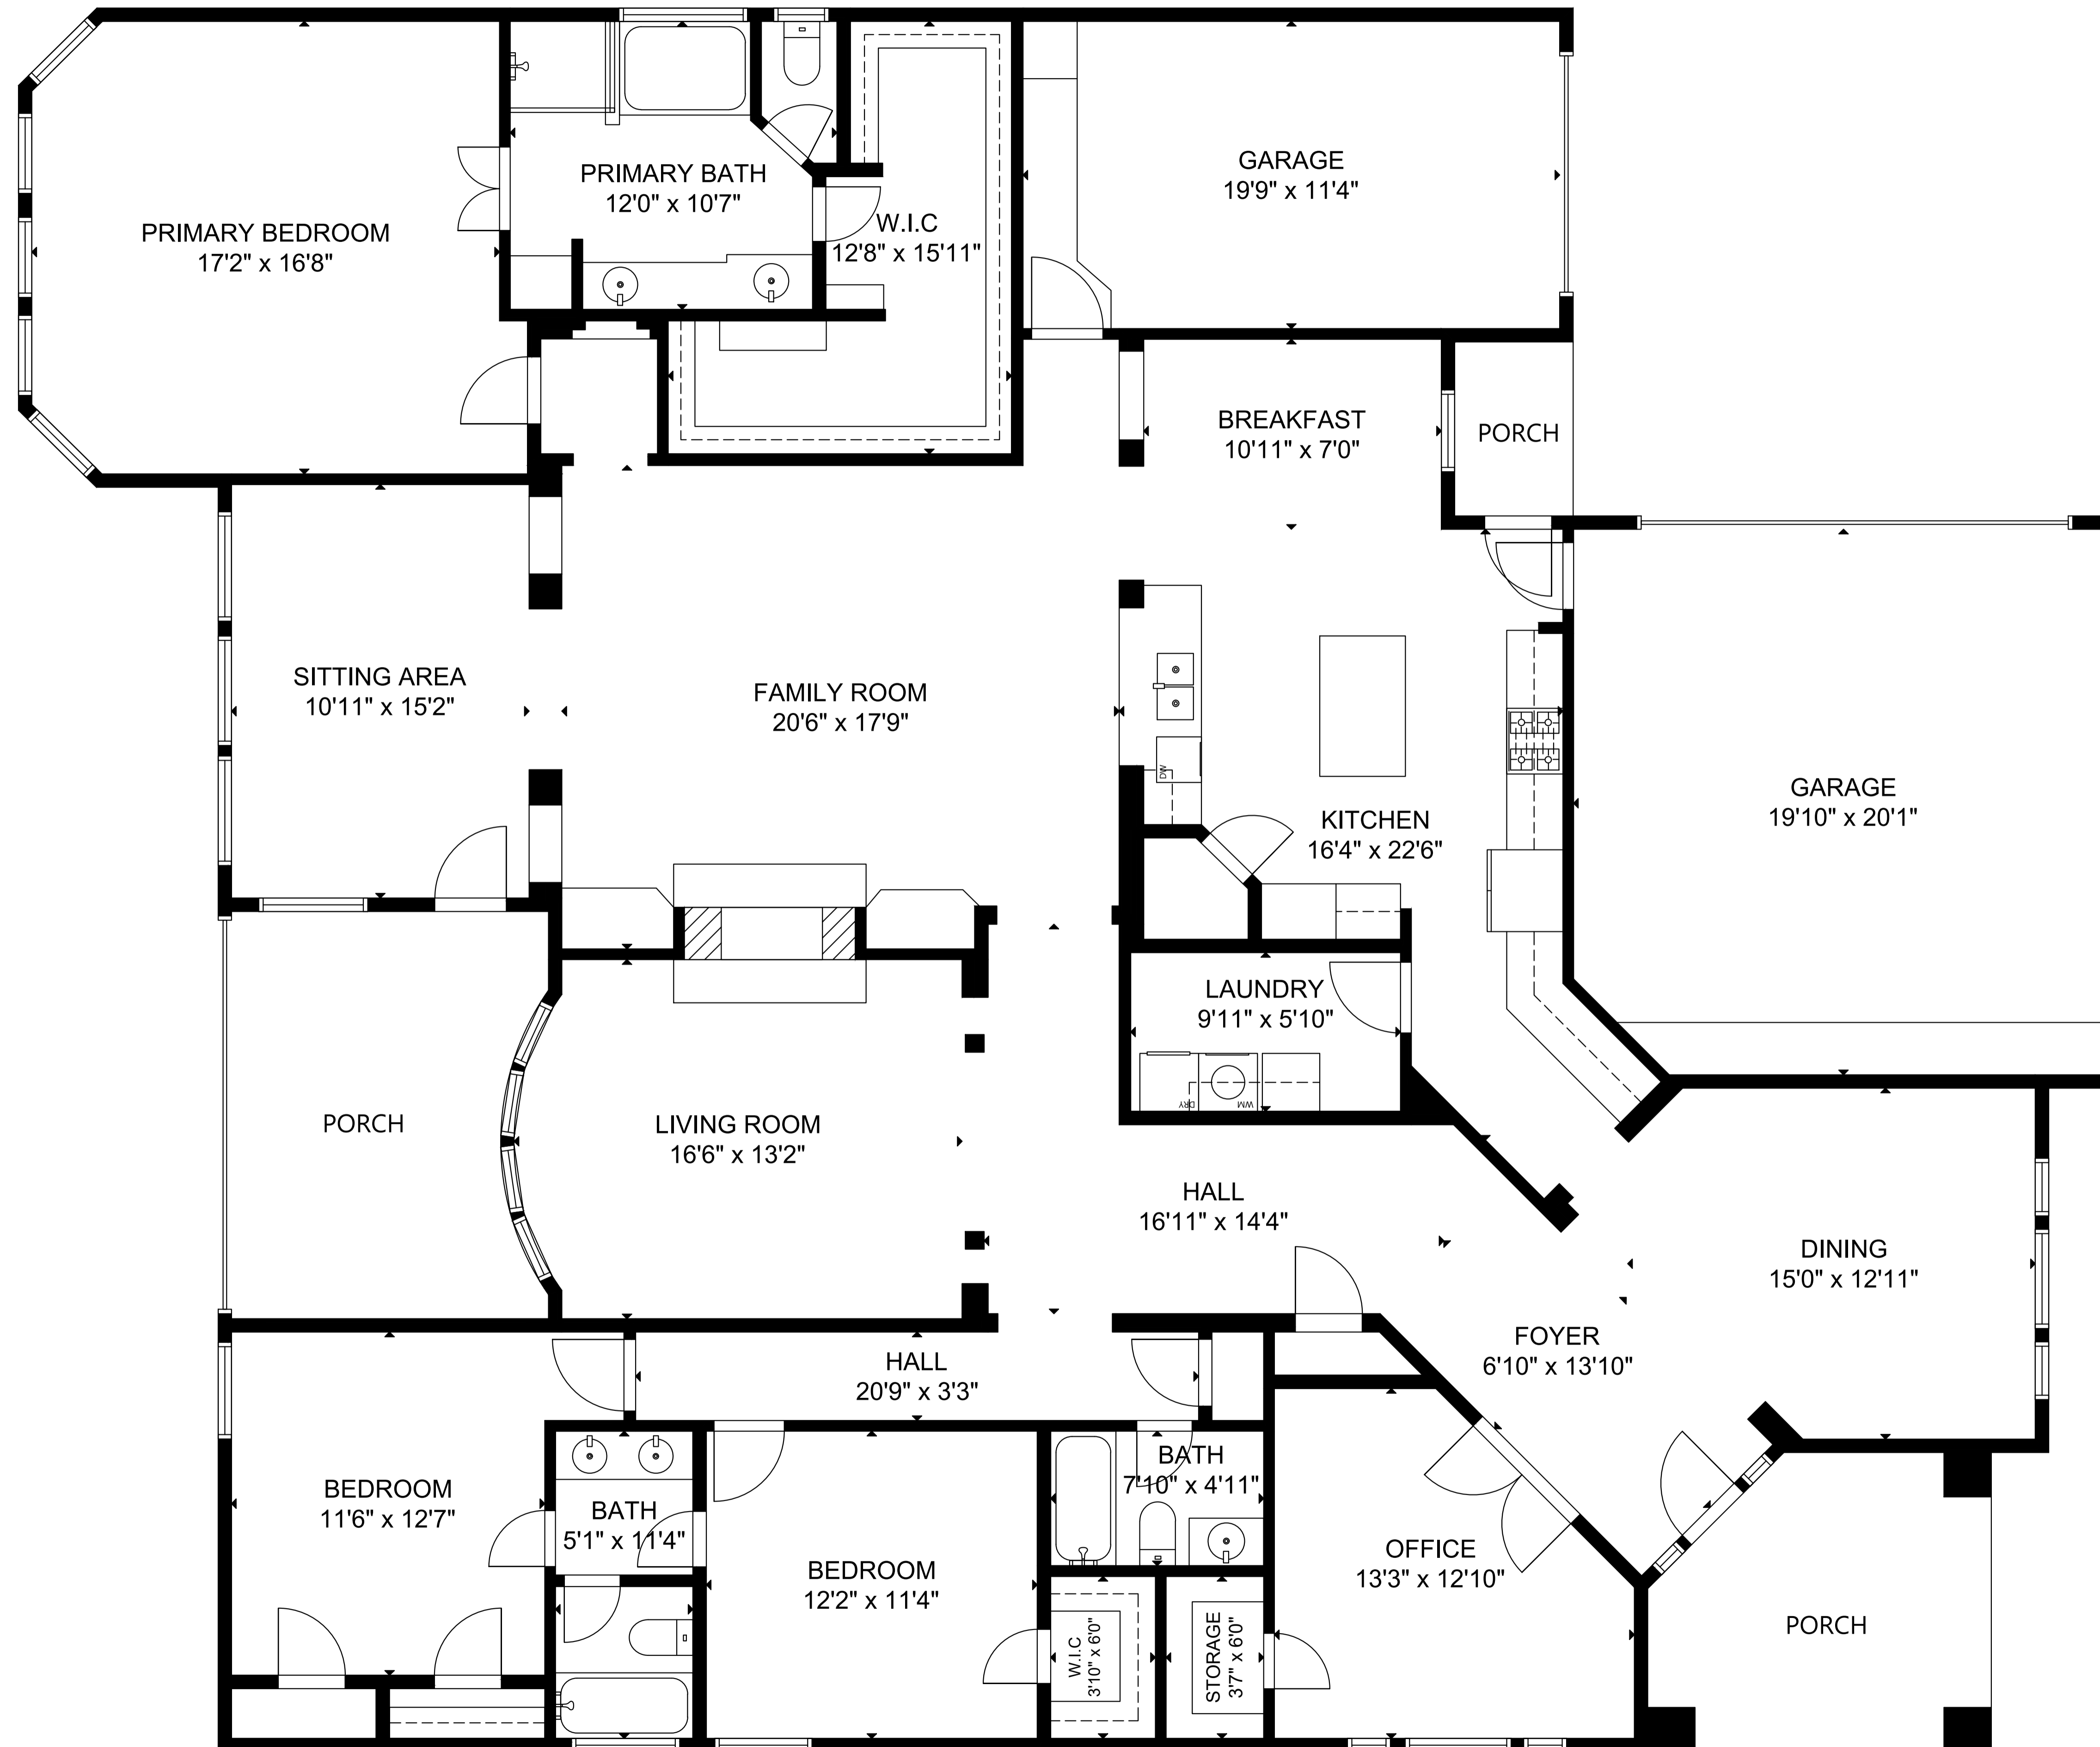

1310 Wellshire Dr, Katy, TX 77494

GROSS INTERNAL AREA

TOTAL: 3,034 sq ft

FLOOR 1: 3,034 sq ft

EXCLUDED AREA: GARAGE: 615 sq ft

SIZE AND DIMENSIONS ARE APPROXIMATE, ACTUAL MAY VARY.