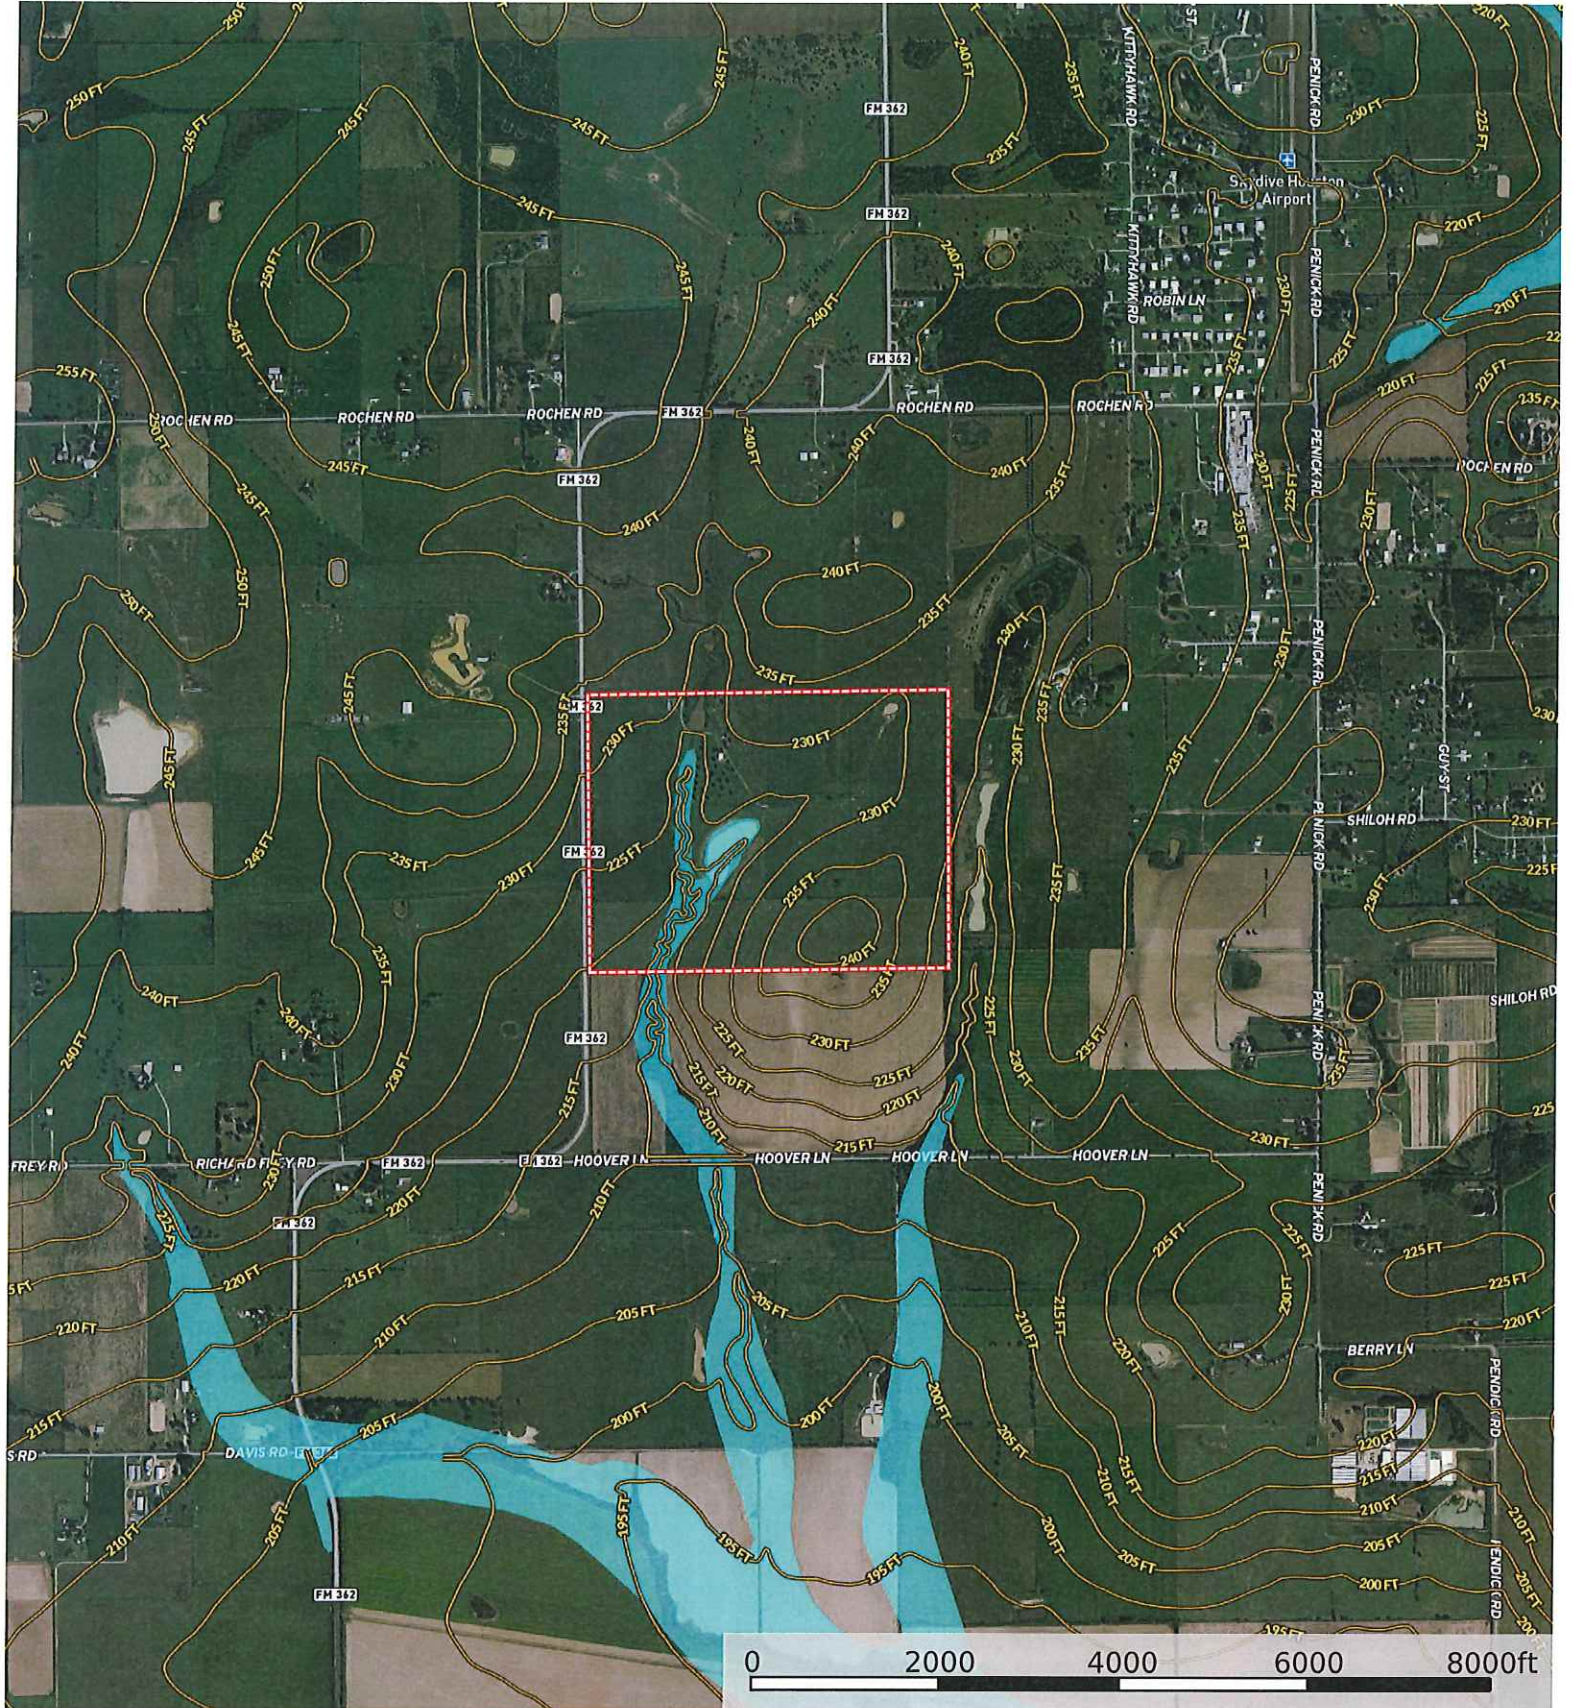

000 FM 362

Waller County, Texas, AC +/-

 Boundary

000 FM 362  
Waller County, Texas, AC +/-

 Boundary

# 000 FM 362

Waller County, Texas, AC +/-

- Boundary
- 100 Year Floodplain
- 500 Year Floodplain
- Floodway
- Special
- Unmapped/ Not Included