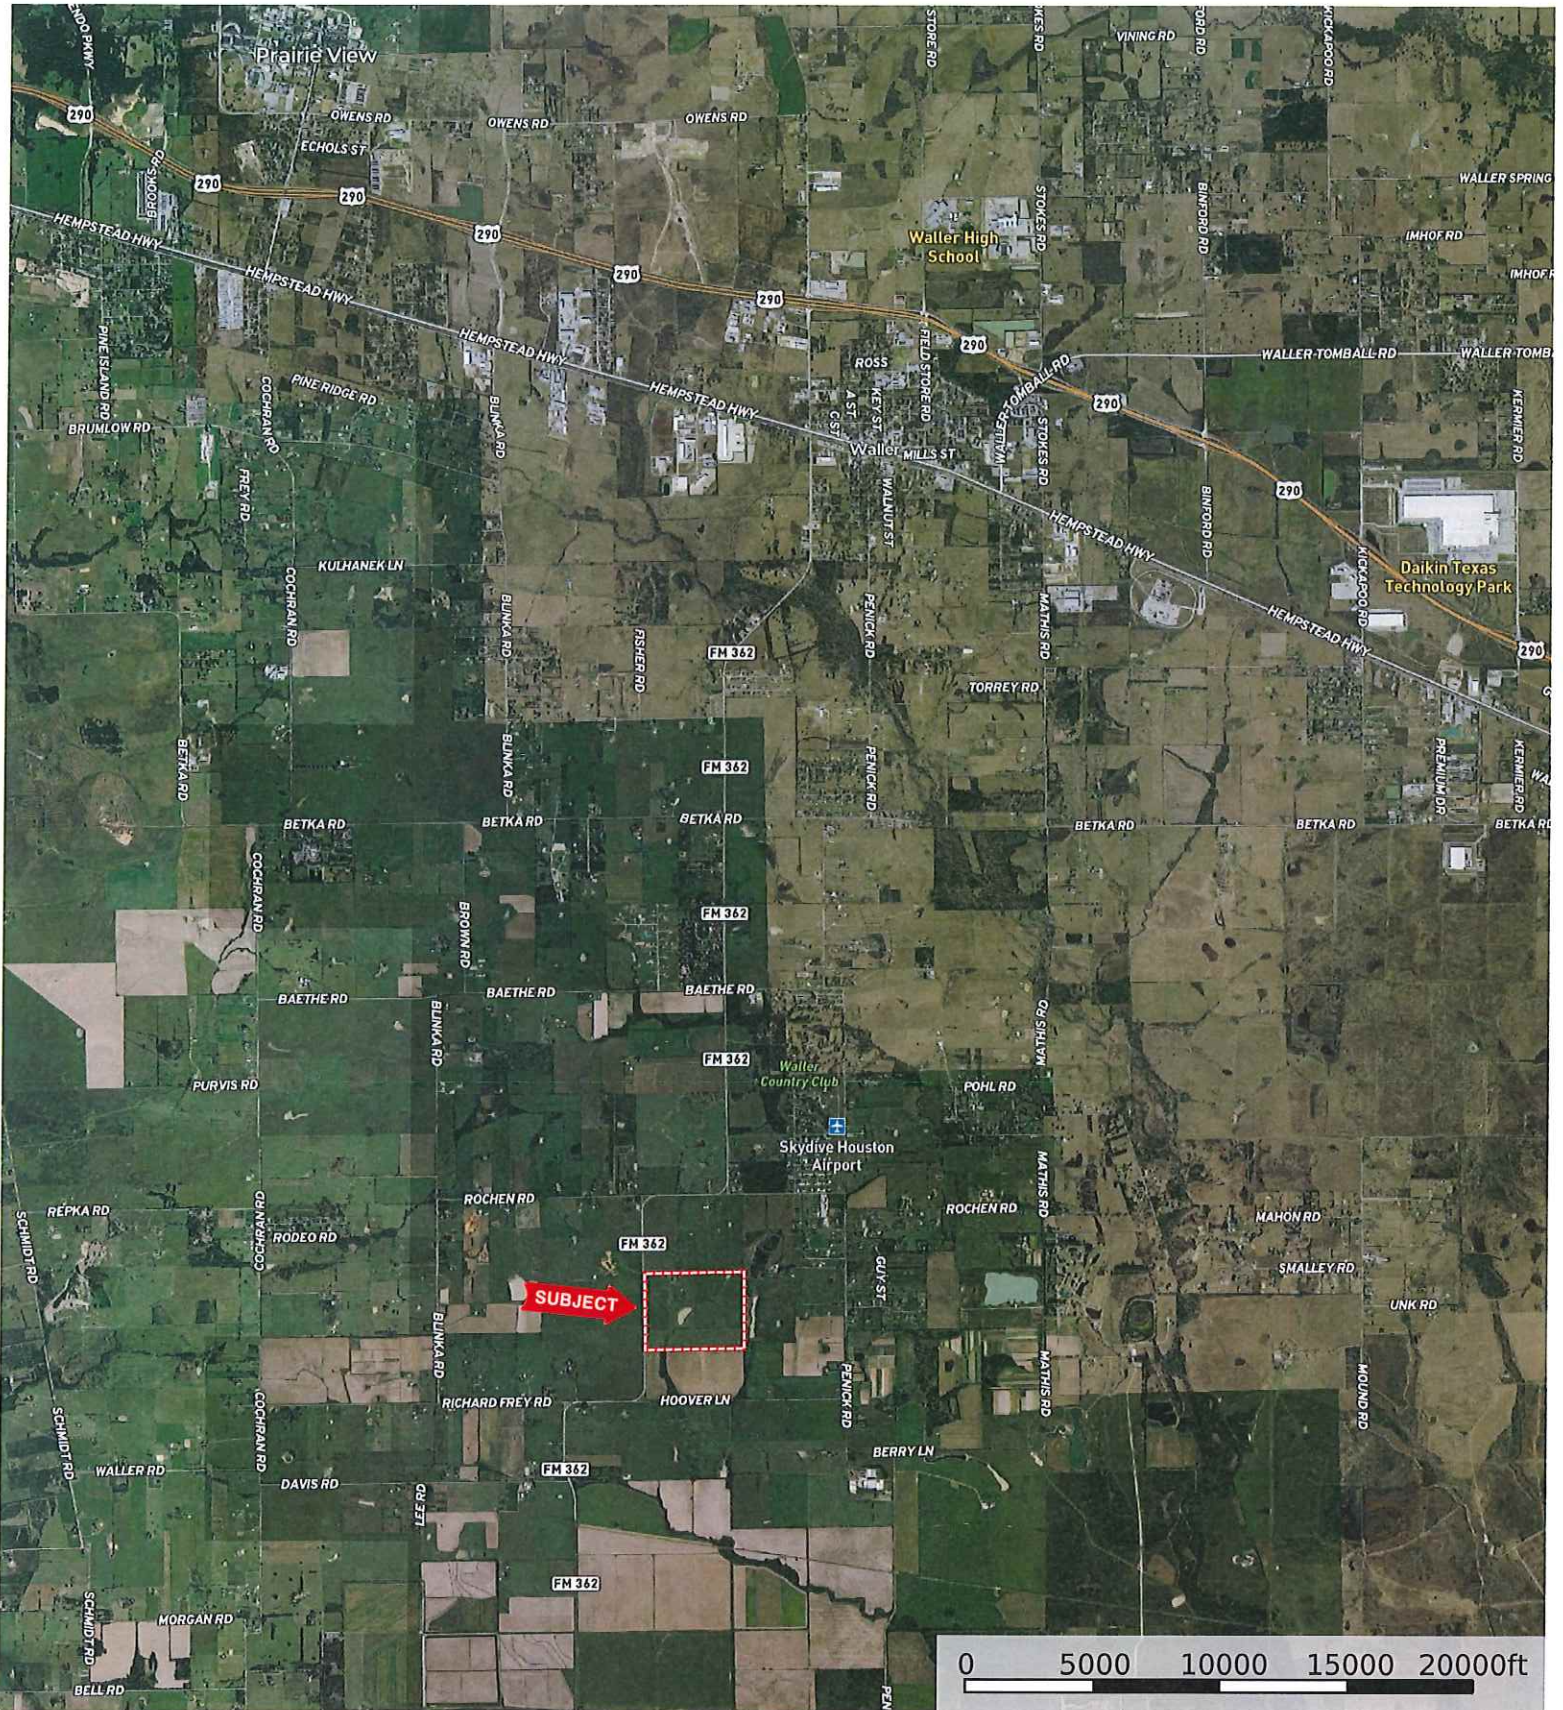

000 FM 362

Waller County, Texas, AC +/-

 Boundary

000 FM 362  
Waller County, Texas, AC +/-

 Boundary

# 000 FM 362

Waller County, Texas, AC +/-

- Boundary
- 100 Year Floodplain
- 500 Year Floodplain
- Floodway
- Special
- Unmapped/ Not Included