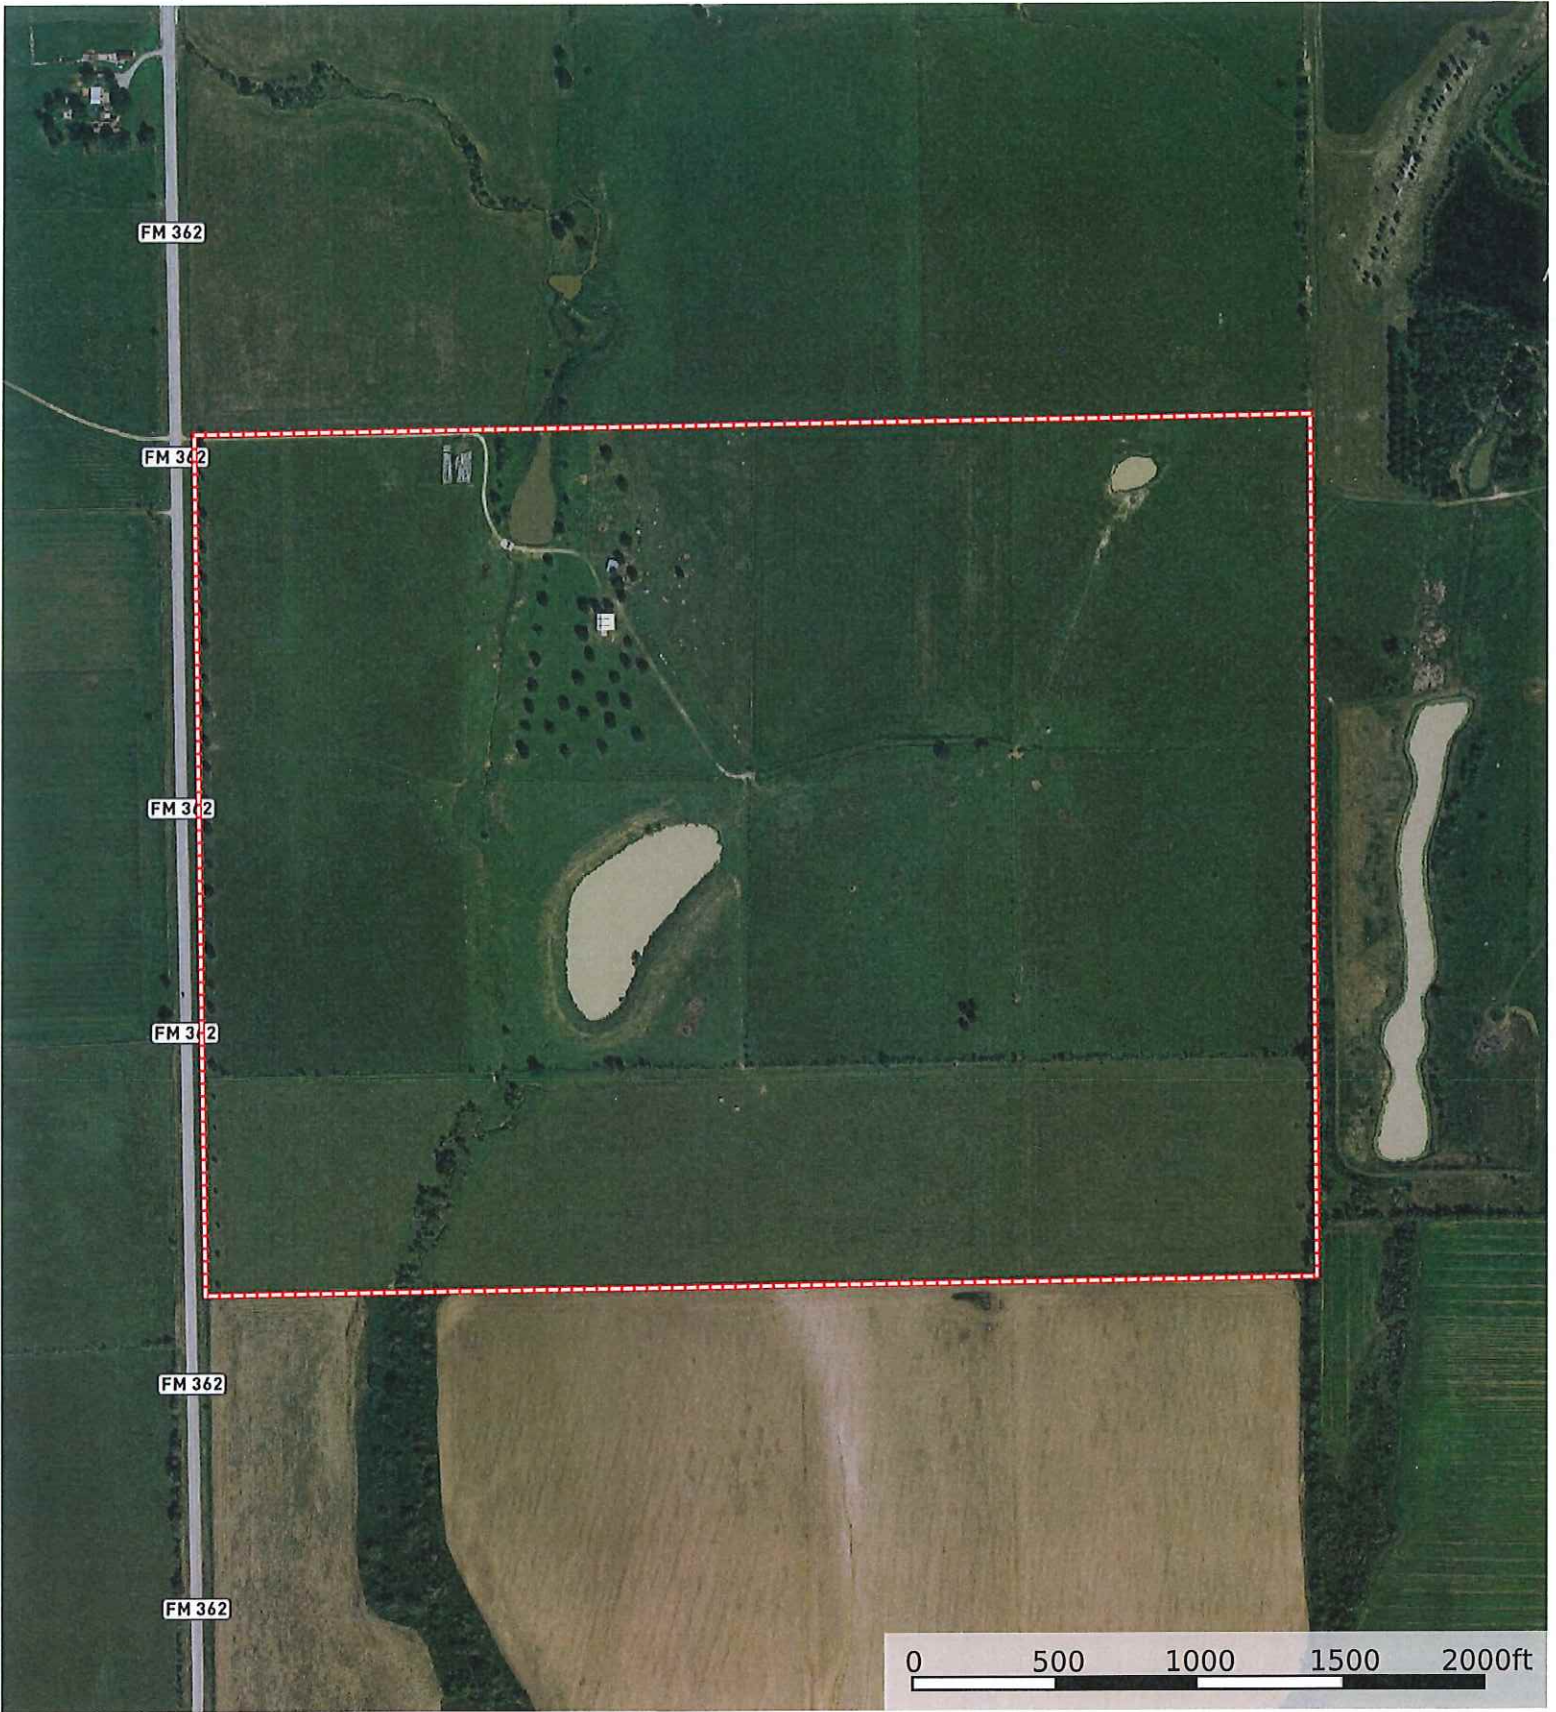

000 FM 362

Waller County, Texas, AC +/-

 Boundary

000 FM 362  
Waller County, Texas, AC +/-

 Boundary

# 000 FM 362

Waller County, Texas, AC +/-

- Boundary
- 100 Year Floodplain
- 500 Year Floodplain
- Floodway
- Special
- Unmapped/ Not Included