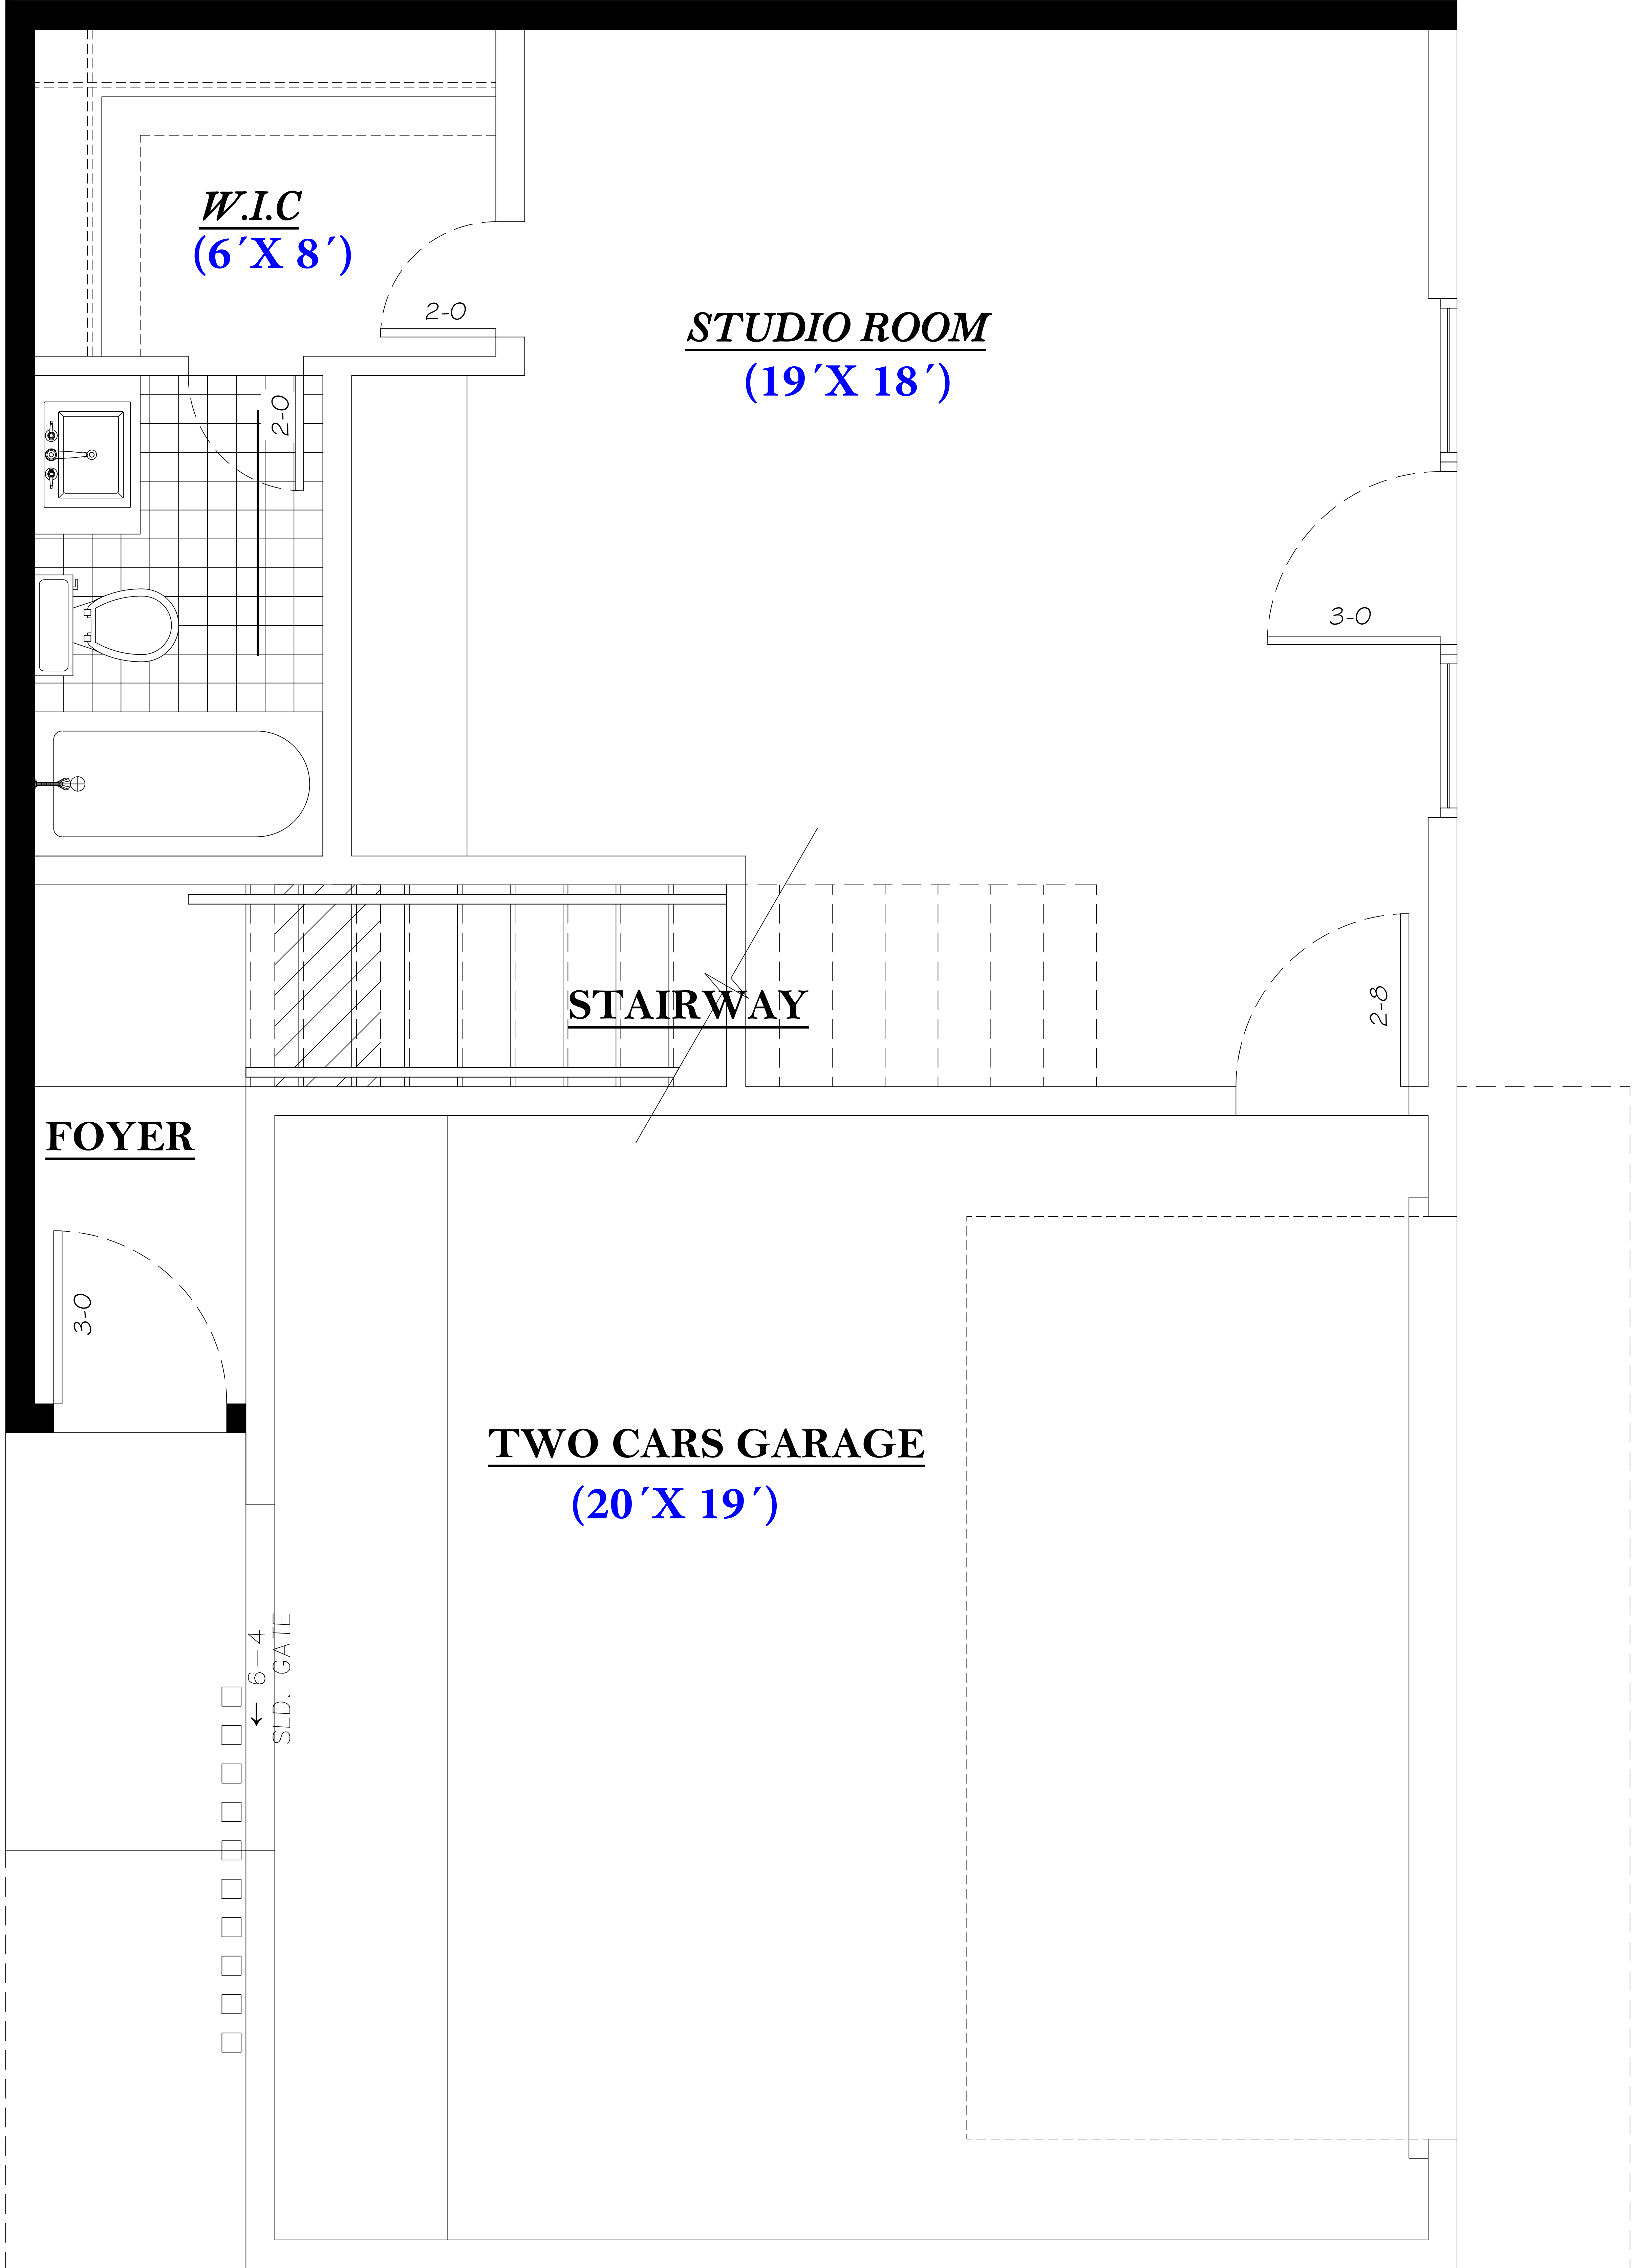

BATHROOM
(5' X 8')

W.I.C
(6' X 8')

STUDIO ROOM
(19' X 18')

STAIRWAY

FOYER

TWO CARS GARAGE
(20' X 19')

DINIG ROOM
(11' X 20')

LIVING AREA
(16' X 20')

STAIRWAY

PANTRY

KITCHEN
(15' X 18')

POWER ROOM
(6' X 5')