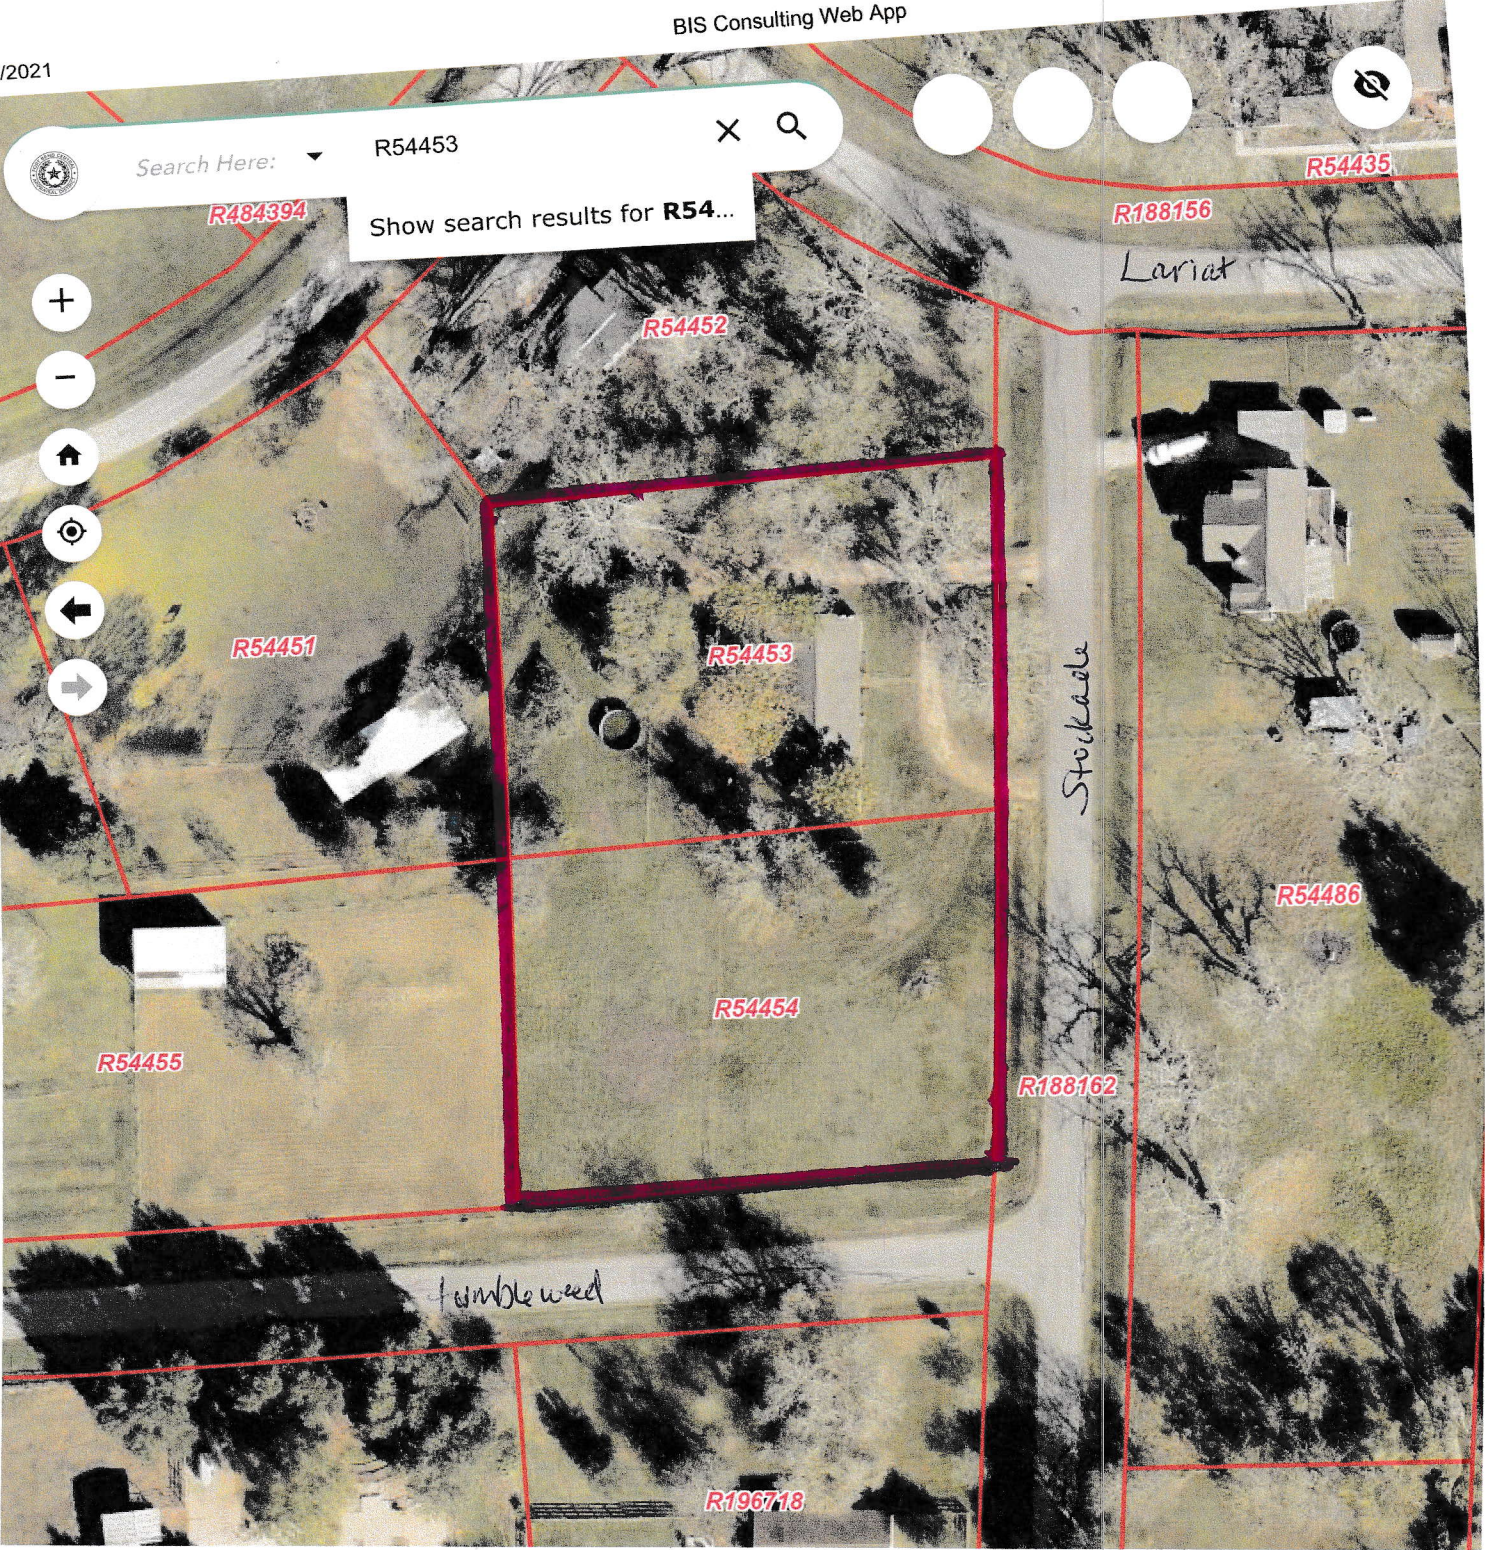

Search Here: X Q

Show search results for R54...

Map navigation controls: +, -, Home, Location, Back, Forward

Lot 7 is 8

29°40'55"N 96°00'00"W