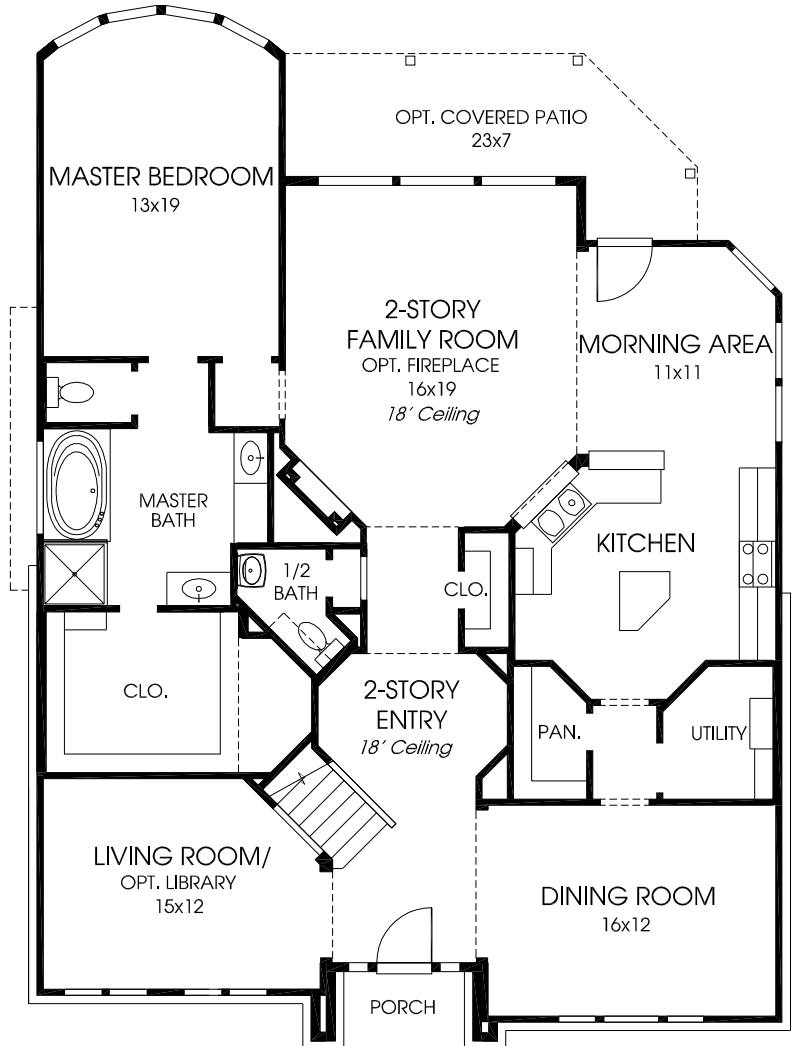

DESIGNS

Design 3395W

This home contains approximately 3,395 square feet and includes four bedrooms and three and a half baths.

Note: Any options listed on this brochure are available at an additional cost.

Not included: inside keyed deadbolt locks, refrigerators, furnishings, drapery, plants, decorator items and all other personal property being used in model homes. Builder reserves the right to make changes in the plans and specifications, and to substitute material of similar quality. Room dimensions indicate approximate inside area measurements.