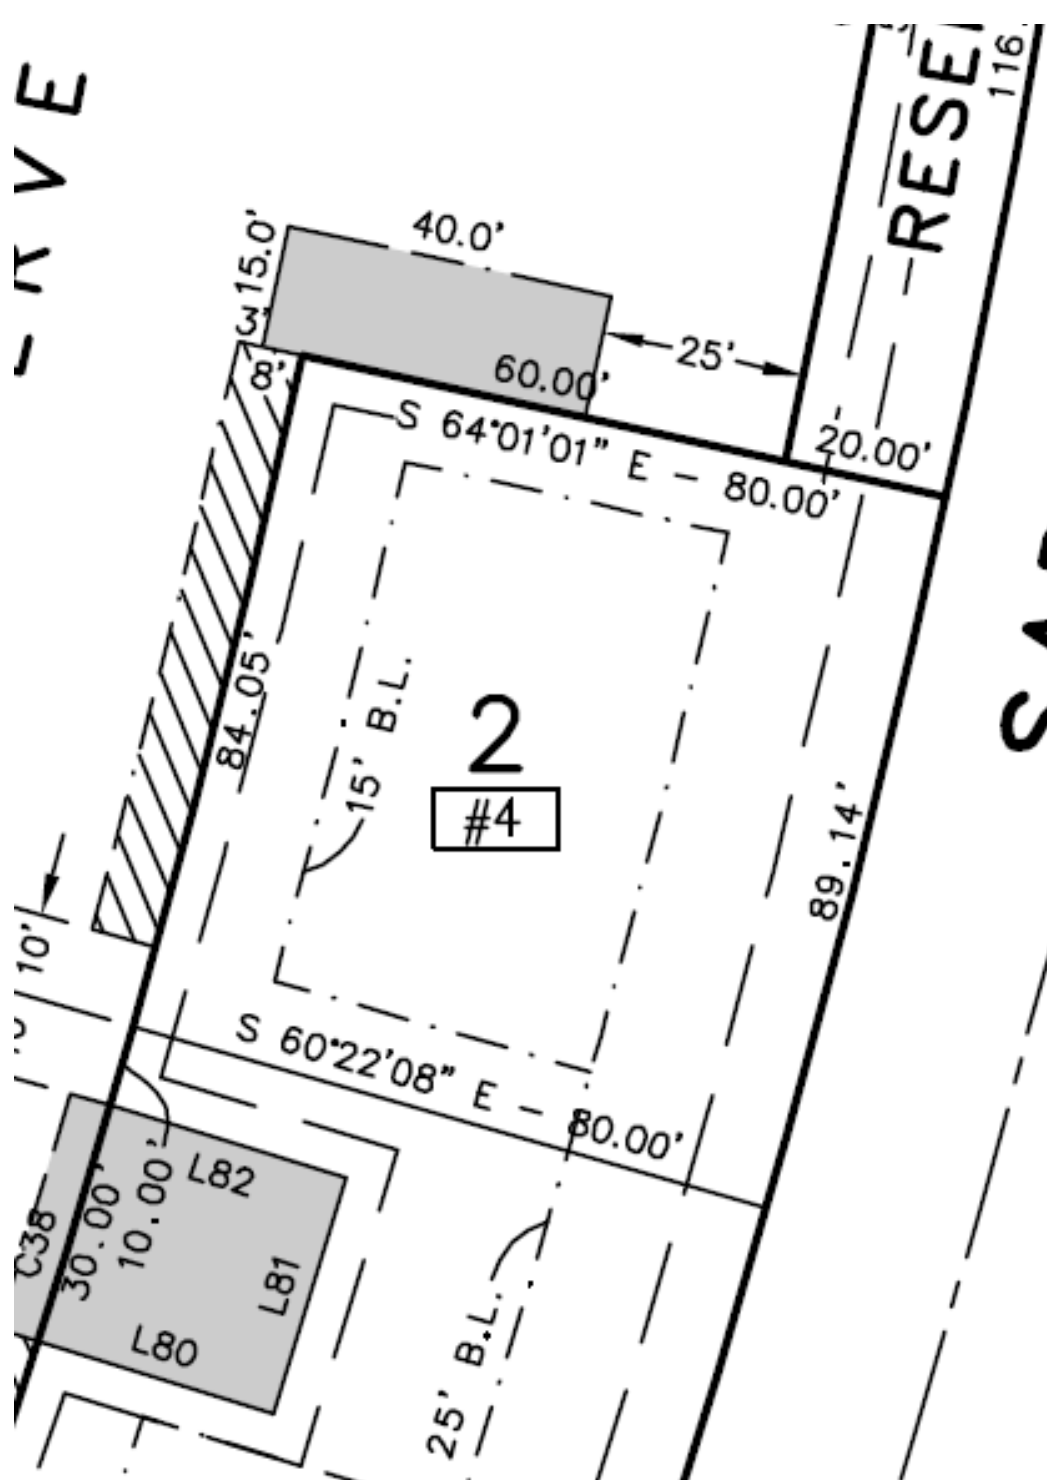

ACTIVE

RESE
116

SADDLEBUN

(50' PRIVATE