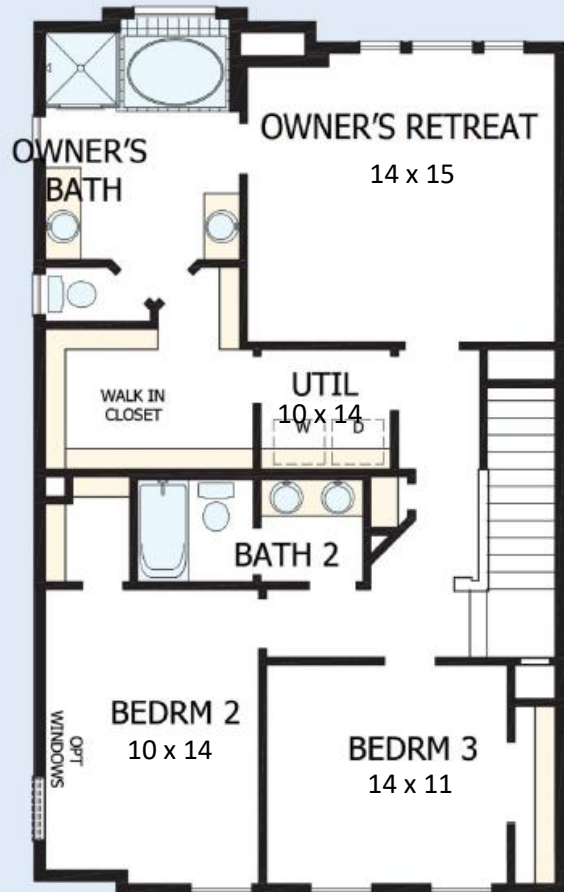

# THE KYRA

961 LILLY FLOWER LANE

1,779 sq. ft. • 3 Bedrooms • 2 Full Baths • 1 Half Bath • 2 Car Garage

14490027 HOU

8/2/2021