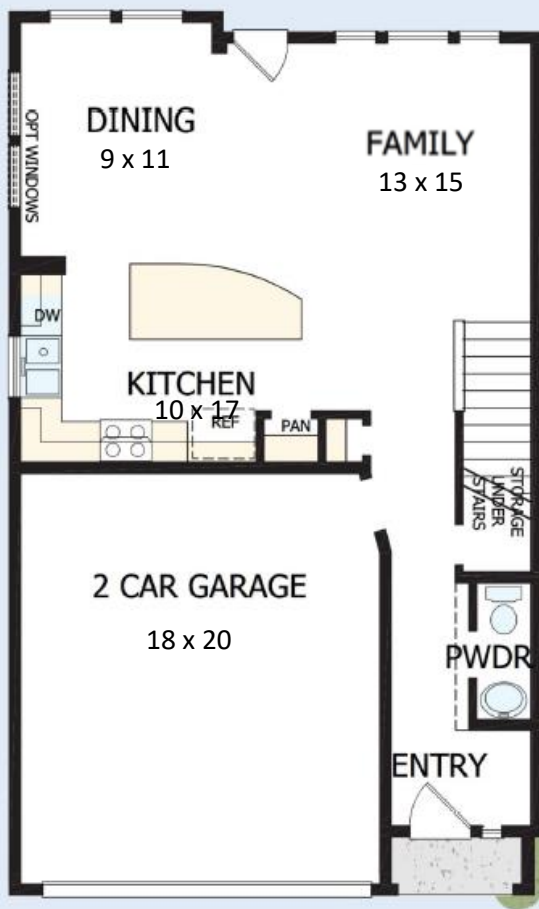

# THE KYRA

961 LILLY FLOWER LANE

1,779 sq. ft. • 3 Bedrooms • 2 Full Baths • 1 Half Bath • 2 Car Garage

14490027 HOU

8/2/2021