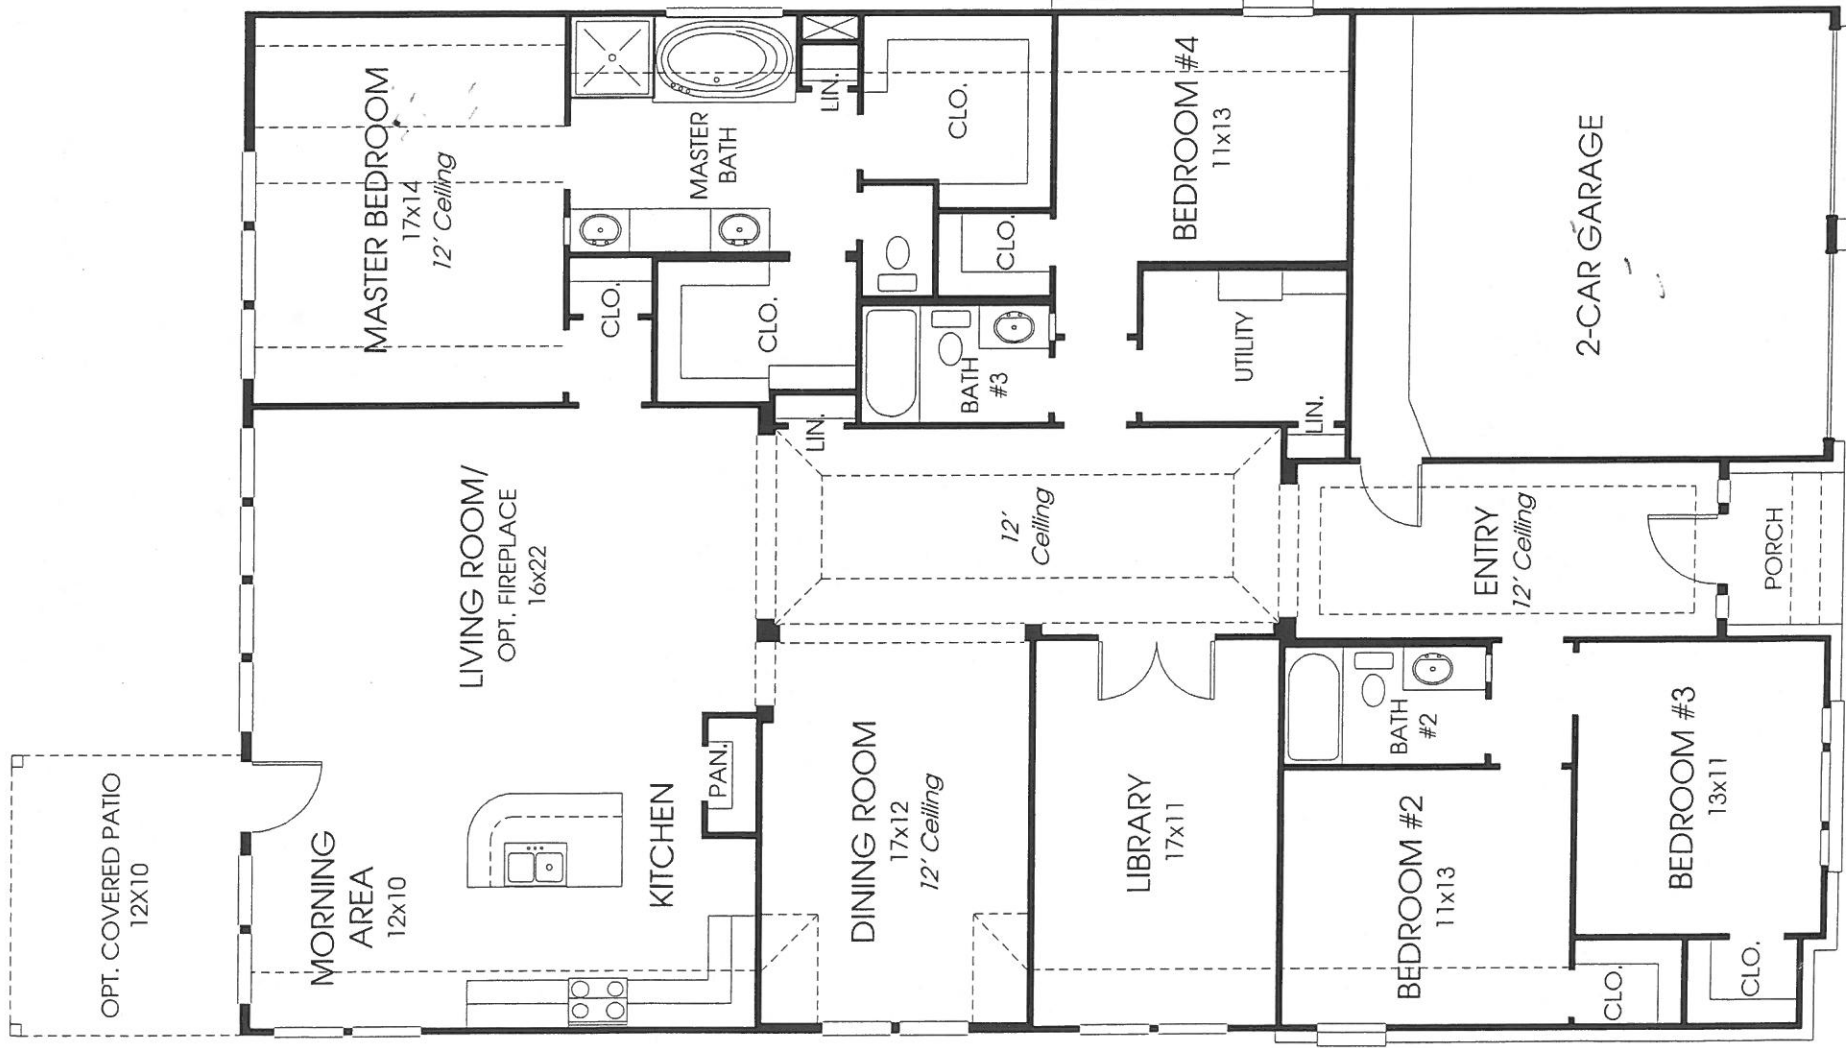

# DESIGNS

## Plan 2622W

This home contains approximately 2,622 square feet and includes four bedrooms and three baths.

Not included: inside keyed deadbolt locks, refrigerators, furnishings, drapery, plants, decorator items and all other personal property being used in model homes. Builder reserves the right to make changes in the plans and specifications, and to substitute material of similar quality. Room dimensions indicate approximate inside area measurements.  
03/10/2011 - Perry Homes  
(55' CL)