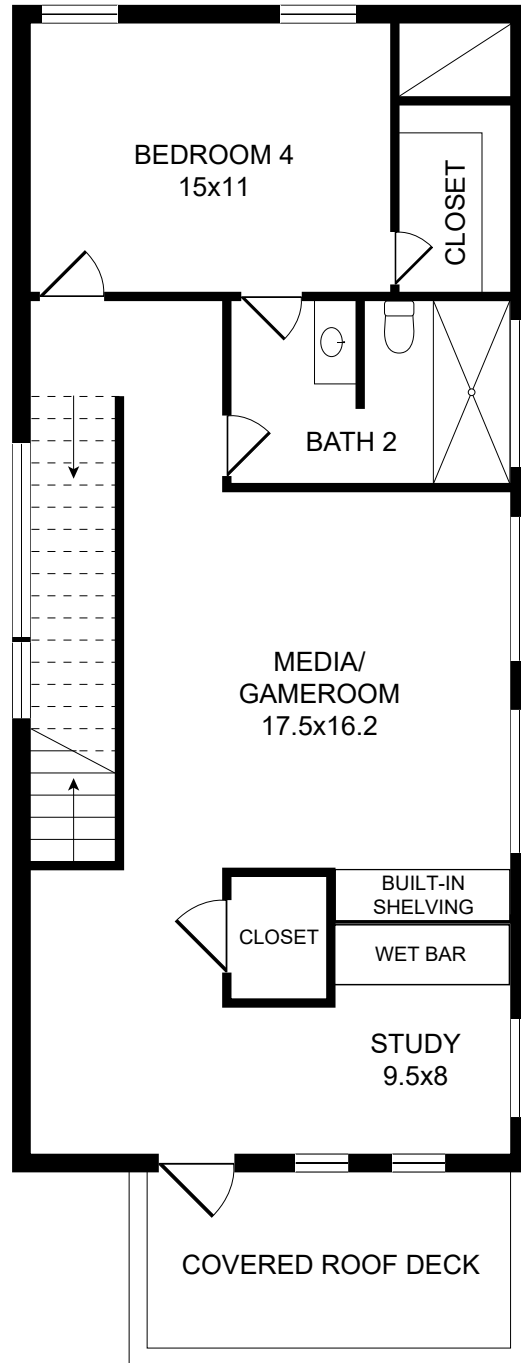

VERANDAH

LIVING
20x18

KITCHEN
20x16.6

CLOSET

PANTRY

MUD
ROOM

CLOSET

POWDER

STORAGE

ENTRY

DINING
15.4x14

TWO CAR GARAGE

GROUND FLOOR

SECOND FLOOR

THIRD FLOOR