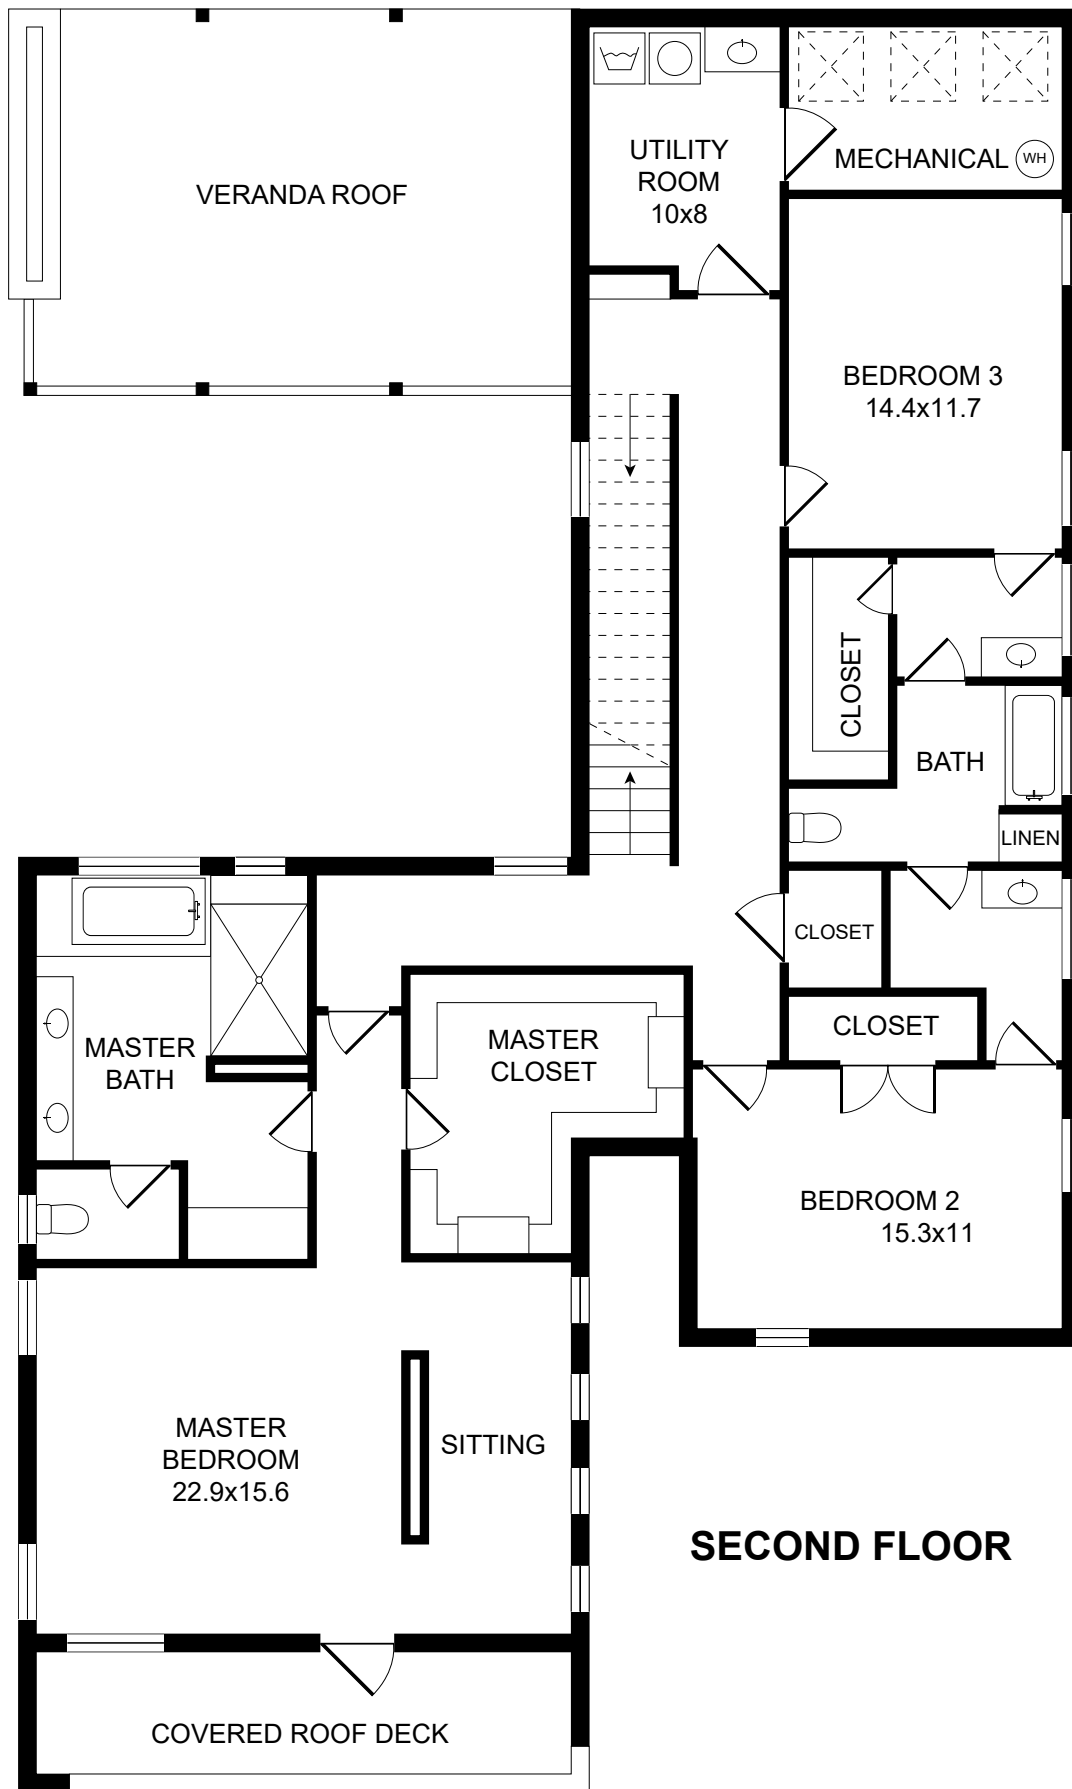

VERANDAH

LIVING
20x18

KITCHEN
20x16.6

CLOSET

PANTRY

MUD
ROOM

CLOSET

POWDER

STORAGE

ENTRY

DINING
15.4x14

TWO CAR GARAGE

GROUND FLOOR

SECOND FLOOR

THIRD FLOOR