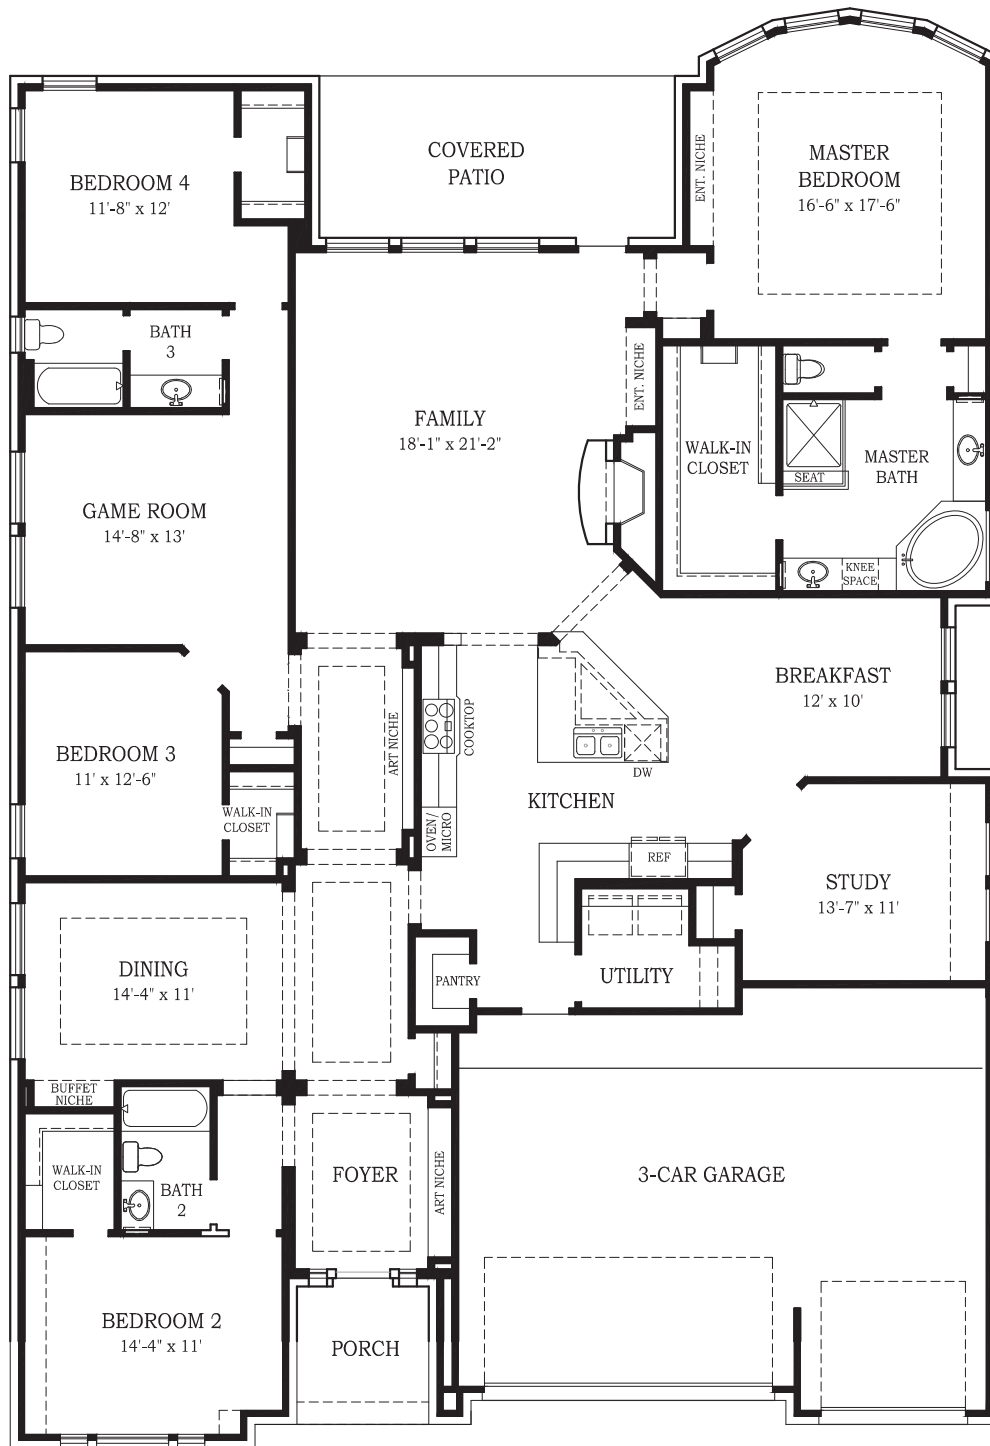

CHESMAR HOMES

Setting a Higher Standard

Plan 2392 • *Maison* • 3,205 sq. ft.

Square footage and room dimensions are approximate and may vary per elevation. Window placement, roof line and porches may also vary by elevation. Plans, features, prices and availability are subject to change without notice.