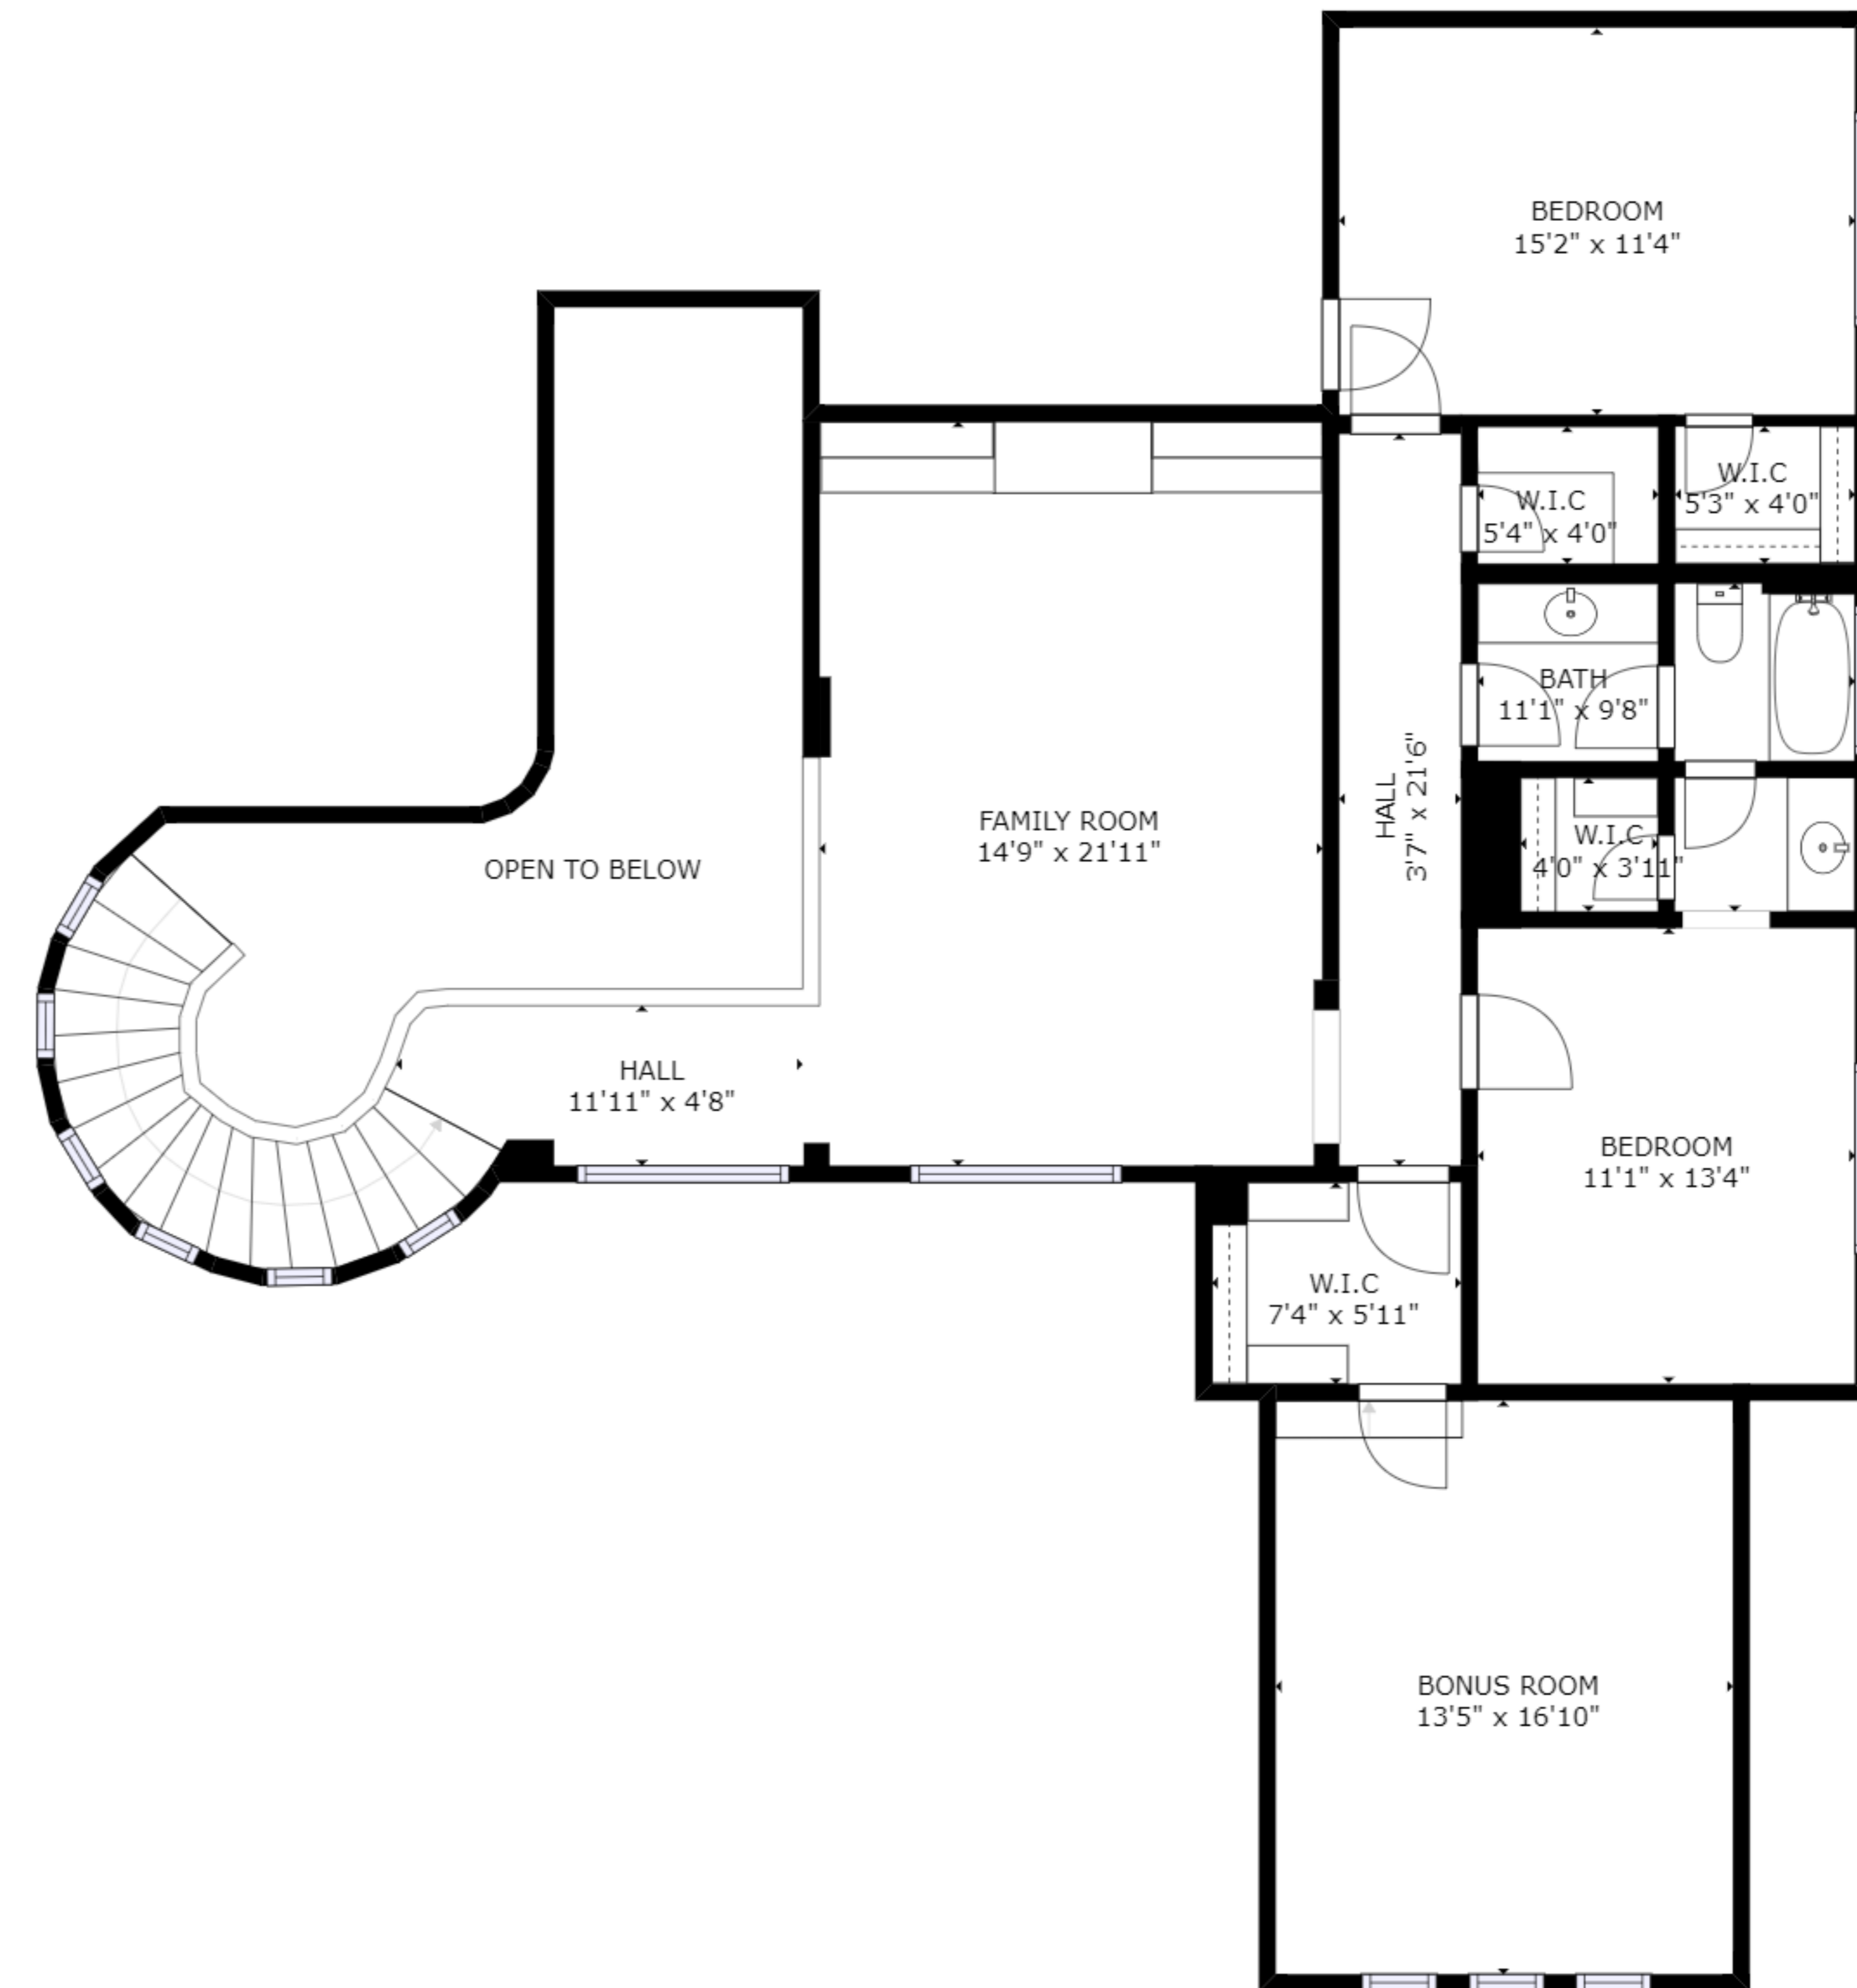

FLOOR 1

FLOOR 2

GROSS INTERNAL AREA
 FLOOR 1: 2528 sq. ft, FLOOR 2: 1337 sq. ft
 EXCLUDED AREAS: , PATIO: 321 sq. ft
 GARAGE: 528 sq. ft
 TOTAL: 3865 sq. ft

SIZES AND DIMENSIONS ARE APPROXIMATE, ACTUAL MAY VARY.