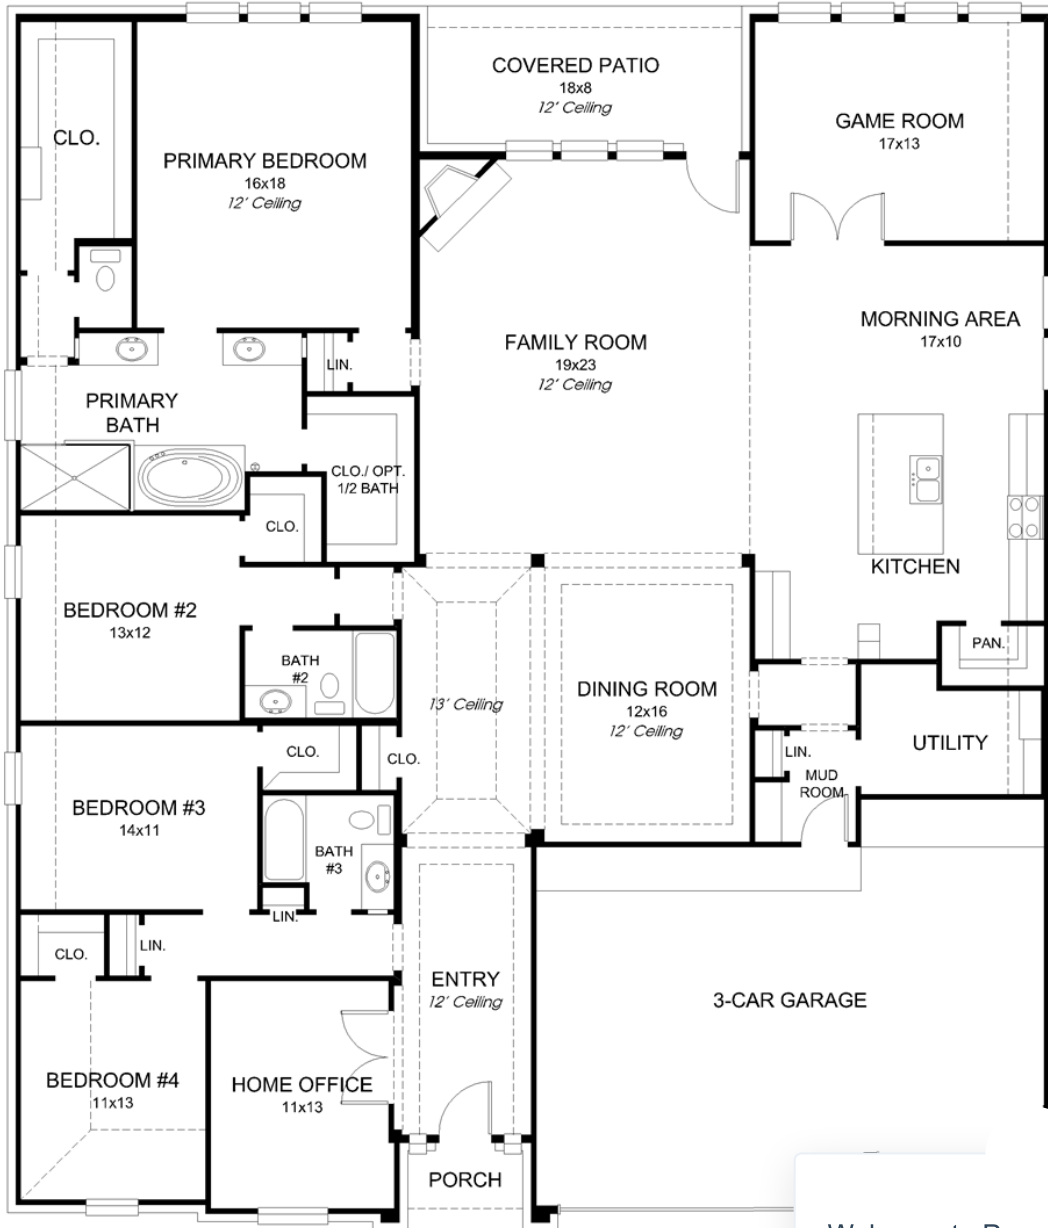

PERRY HOMES

DESIGN 3307W

This home contains approximately 3,307 square feet.*

Welcome to Perry Homes! ✕