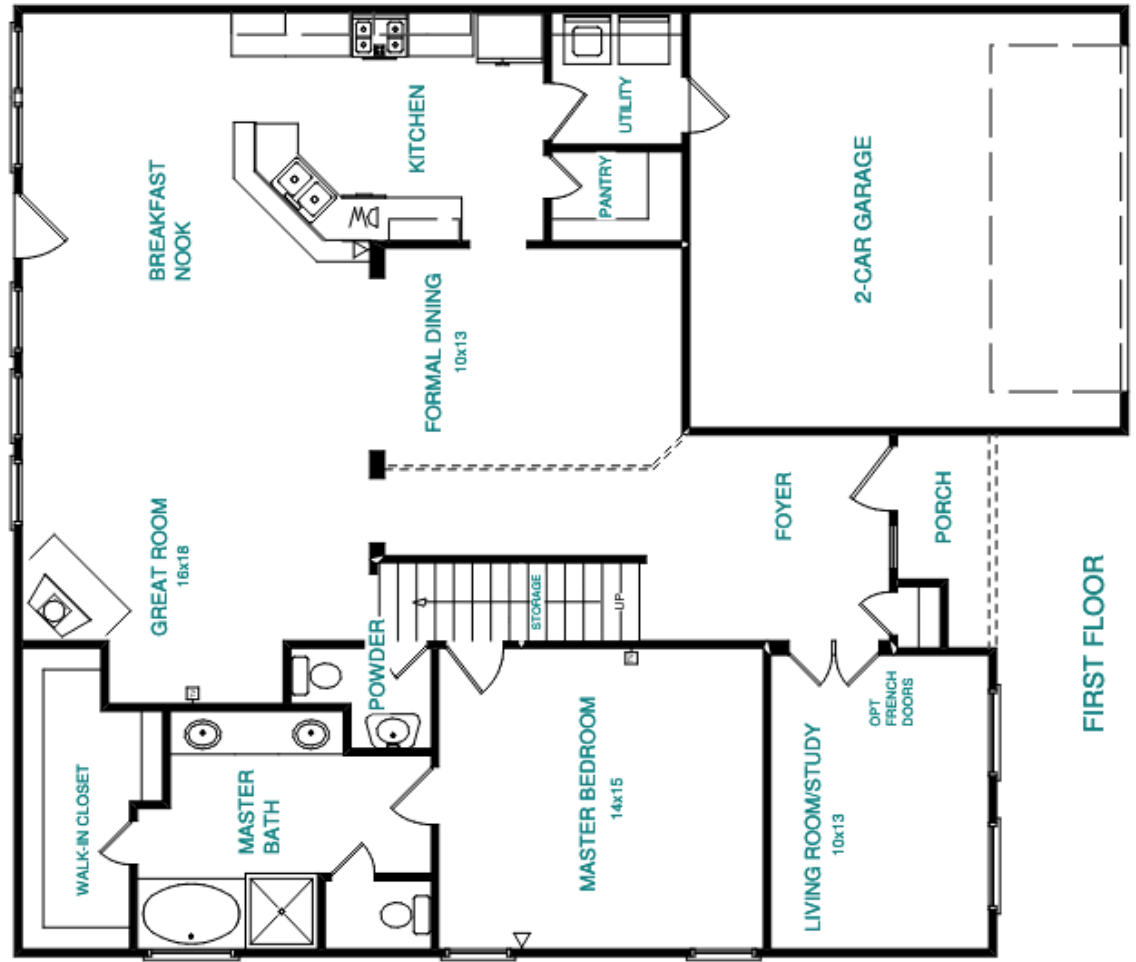

BRIARWOOD HOMES

PLAN 656

2623 SQ FT

FIRST FLOOR

SECOND FLOOR