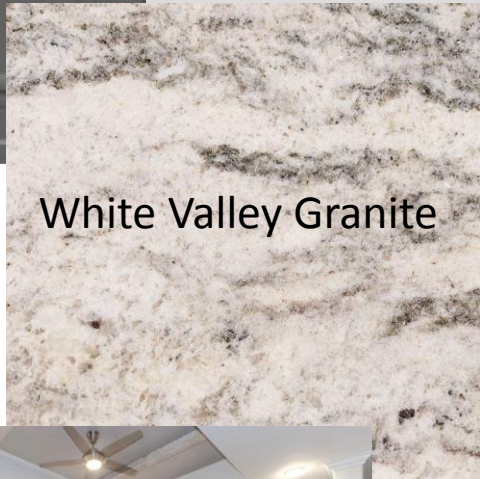

33010 Woodlake

**SW 6259 Spatial
White**

White Valley Granite

**Kitchen Backsplash - Artisan
Frost Ceramic Tile SKU
100500982**

**Grout - Mapei 02 Pewter
Ultracolor Plus FA Grout**

**Shower Walls - Arina Bianco
Porcelain Tile
SKU 100888643**

**Grout - Mapei 27 Silver Ultracolor
Plus FA Grout**

**Bathroom Floors - Arina Bianco Matte
Porcelain Tile
SKU 100884386**

**Grout - Mapei 27 Silver Ultracolor Plus
FA Grout**

**Fireplace - Quartz Glacier
Splitface Ledger Panel
SKU 100831627**