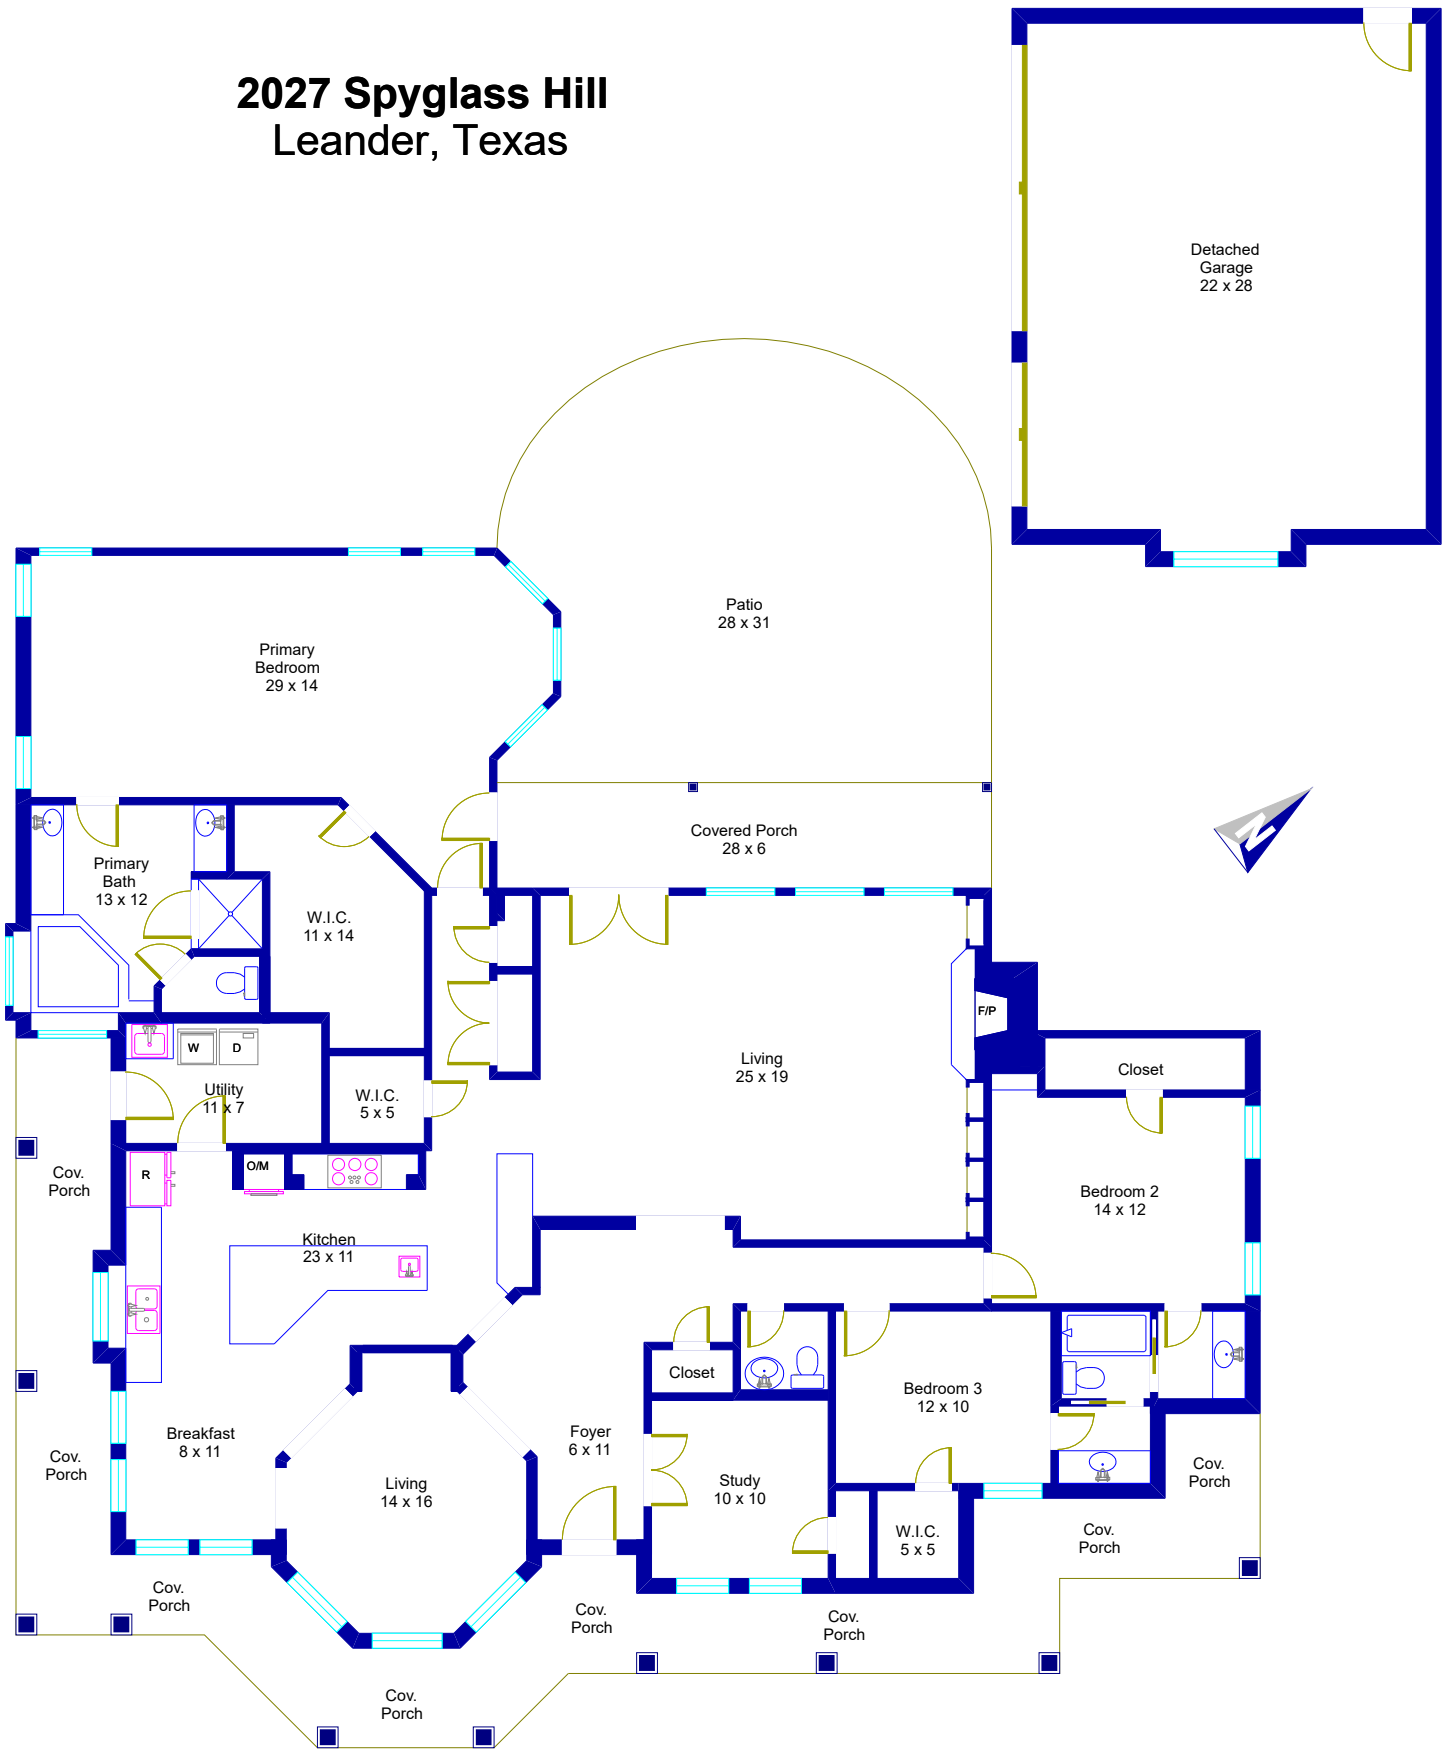

2027 Spyglass Hill Leander, Texas

© Floor Plan Graphics LLC 2021. This floor plan is an artistic rendering only. All dimensions are approximate. Floor Plan Graphics LLC and Kuper Sotheby's International Realty make no representation or warranty as to this rendering's accuracy and no measurements or dimensions should be relied upon without independent verification. This floor plan and its respective square footage information and material remain the property of Floor Plan Graphics LLC.