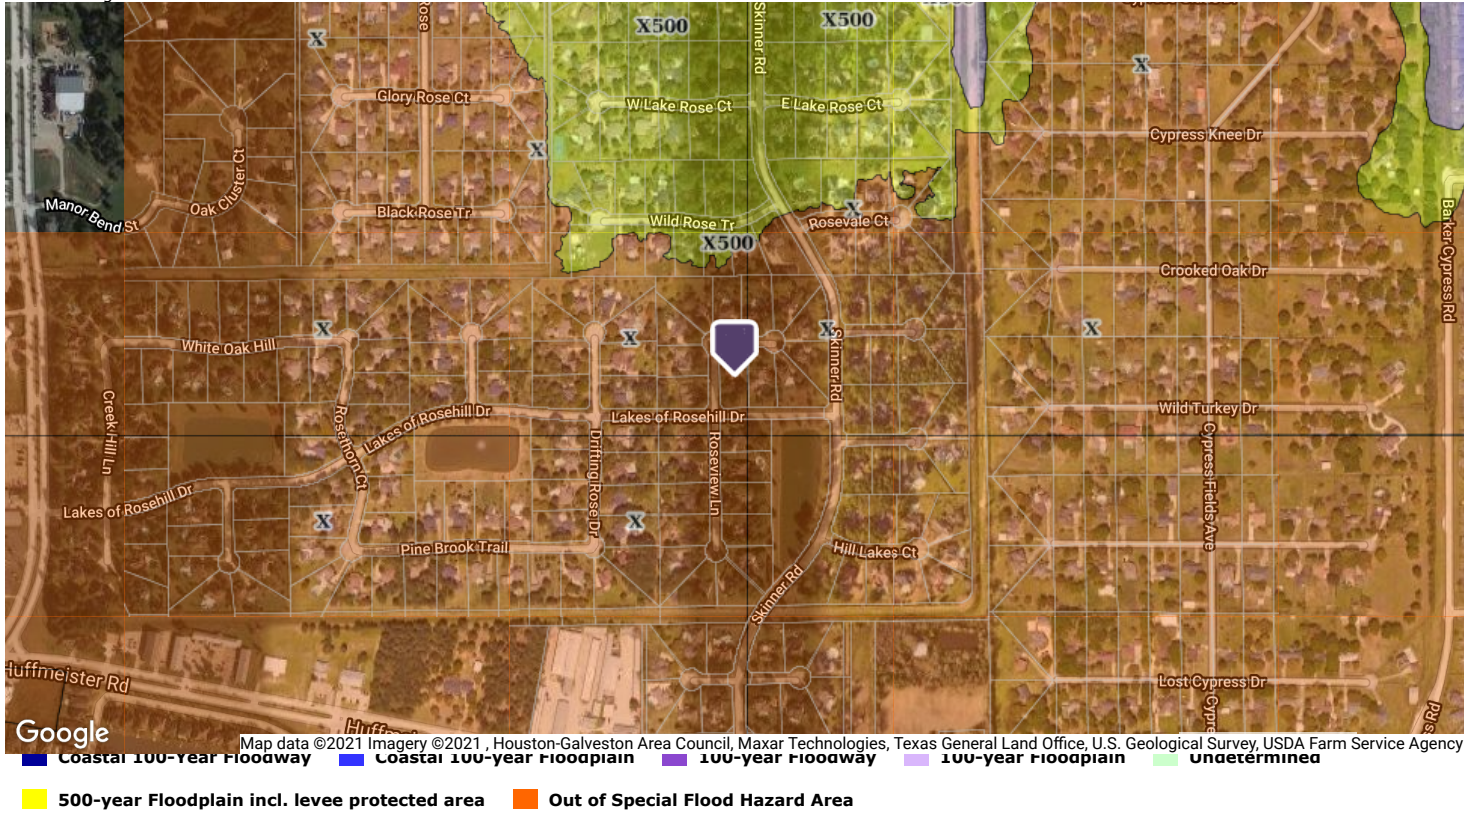

Tax Property 360 Property View

16034 Roseview Lane, Cypress, TX 77429-6714 Harris County 📍 Expired 11/16/2014

Flood Map

Flood Zone Code:	X	Special Flood Hazard Area (SFHA):	Out
Flood Zone Date:	06/18/2007	Within 250 Feet of Multiple Flood Zone:	No
Flood Zone Panel:	48201C0220L	Flood Community Name:	HARRIS COUNTY
Flood Code Description:	Zone X-An Area That Is Determined To Be Outside The 100- And 500-Year Floodplains.		

Error loading location data

This map/report was produced using multiple sources. It is provided for informational purposes only. This map/report should not be relied upon by any third parties. It is not intended to satisfy any regulatory guidelines and should not be used for this or any other purpose.