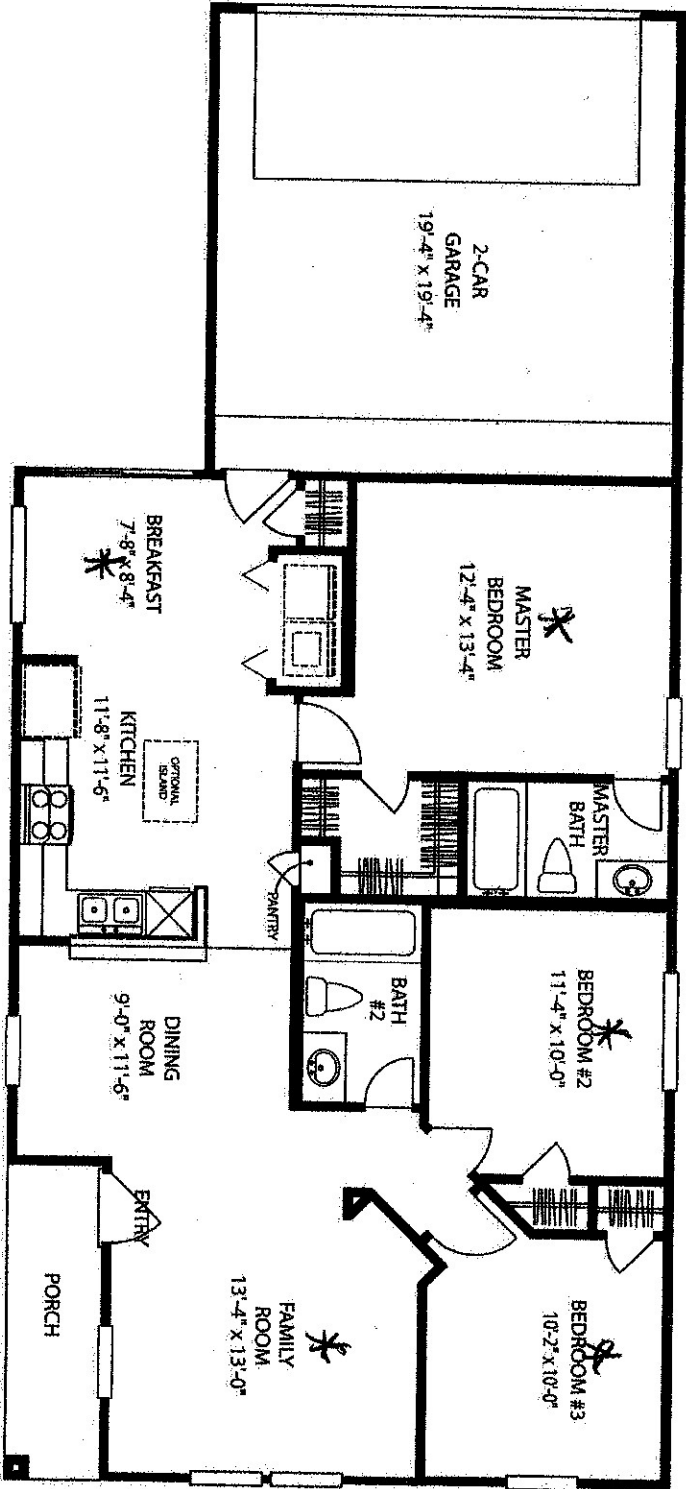

parkside
a K. Hovnanian company

AK
AK

The Golden Willow

PLAN #1276

ELEVATION ZA

ELEVATION ZQ
BRICK OPTION

The floor plan shown offers approximately 1200 square feet of living space. Floor plans, room sizes, elevations and actual price may vary based on options selected. The Builder reserves the right to modify all plans and specifications without prior notification.

U.S. Patent No. 5,671,570 & 5,761,857

Parkside
a K. Hovnanian company

1218
α

The Golden Willow

PLAN #1276

FLOOR PLAN

The floor plan shown offers approximately 1200 square feet of living space. Floor plans, room sizes, elevations and actual price may vary based on options selected. The builder reserves the right to modify all plans and specifications without prior notification.

U.S. Patent No. 5,671,570 & 5,761,857