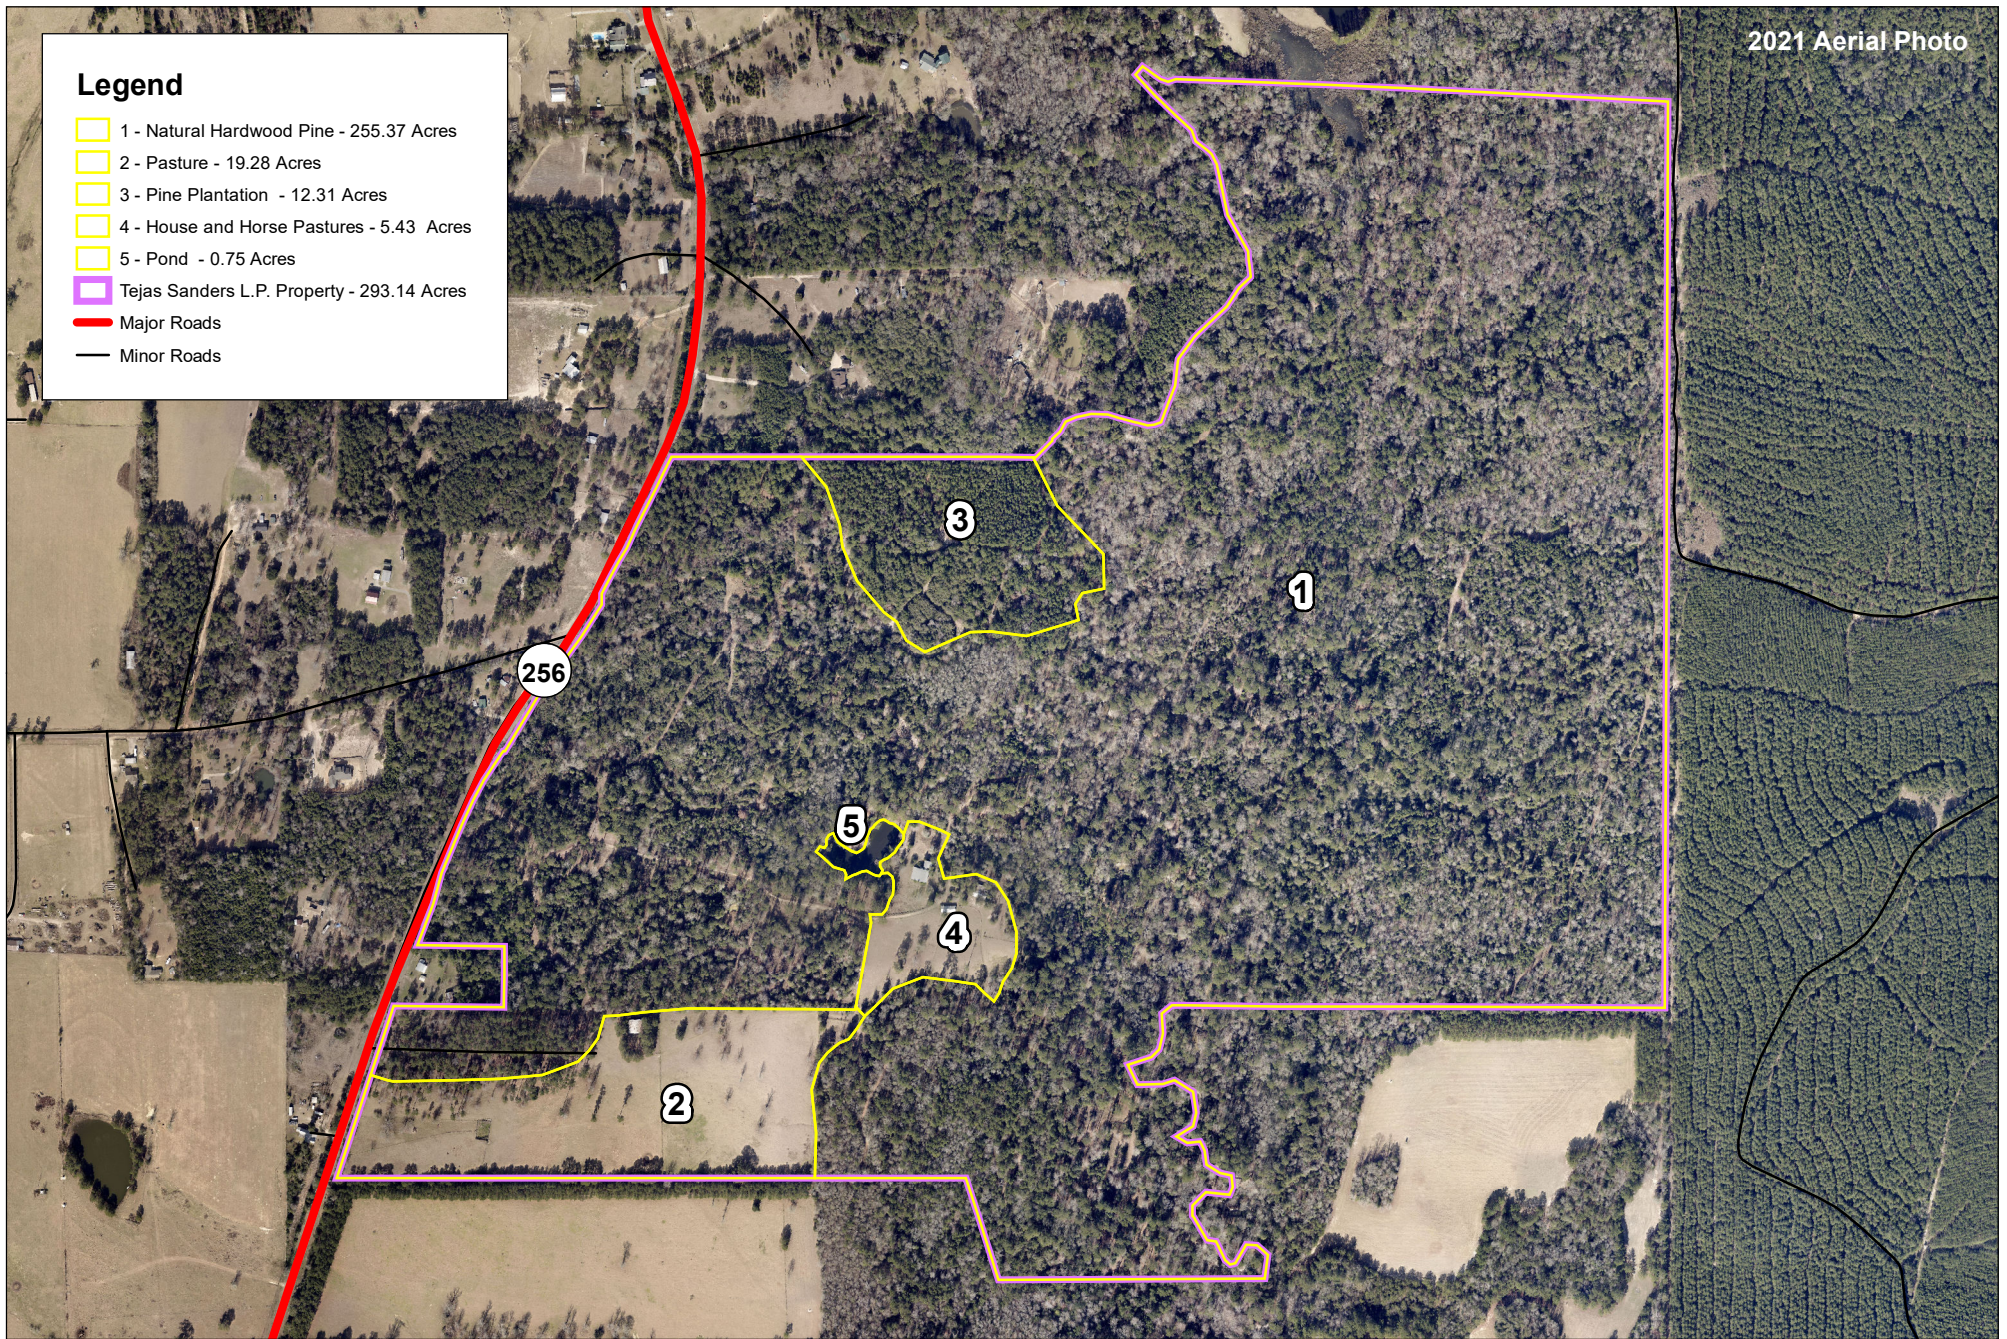

Legend

- 1 - Natural Hardwood Pine - 255.37 Acres
- 2 - Pasture - 19.28 Acres
- 3 - Pine Plantation - 12.31 Acres
- 4 - House and Horse Pastures - 5.43 Acres
- 5 - Pond - 0.75 Acres
- Tejas Sanders L.P. Property - 293.14 Acres
- Major Roads
- Minor Roads

293.14 Total Acres

**Tejas Sanders L.P.
B. M. Wheat Svy., A-658
Tyler County, Texas**

0 350 700
Feet
1 inch = 700 feet