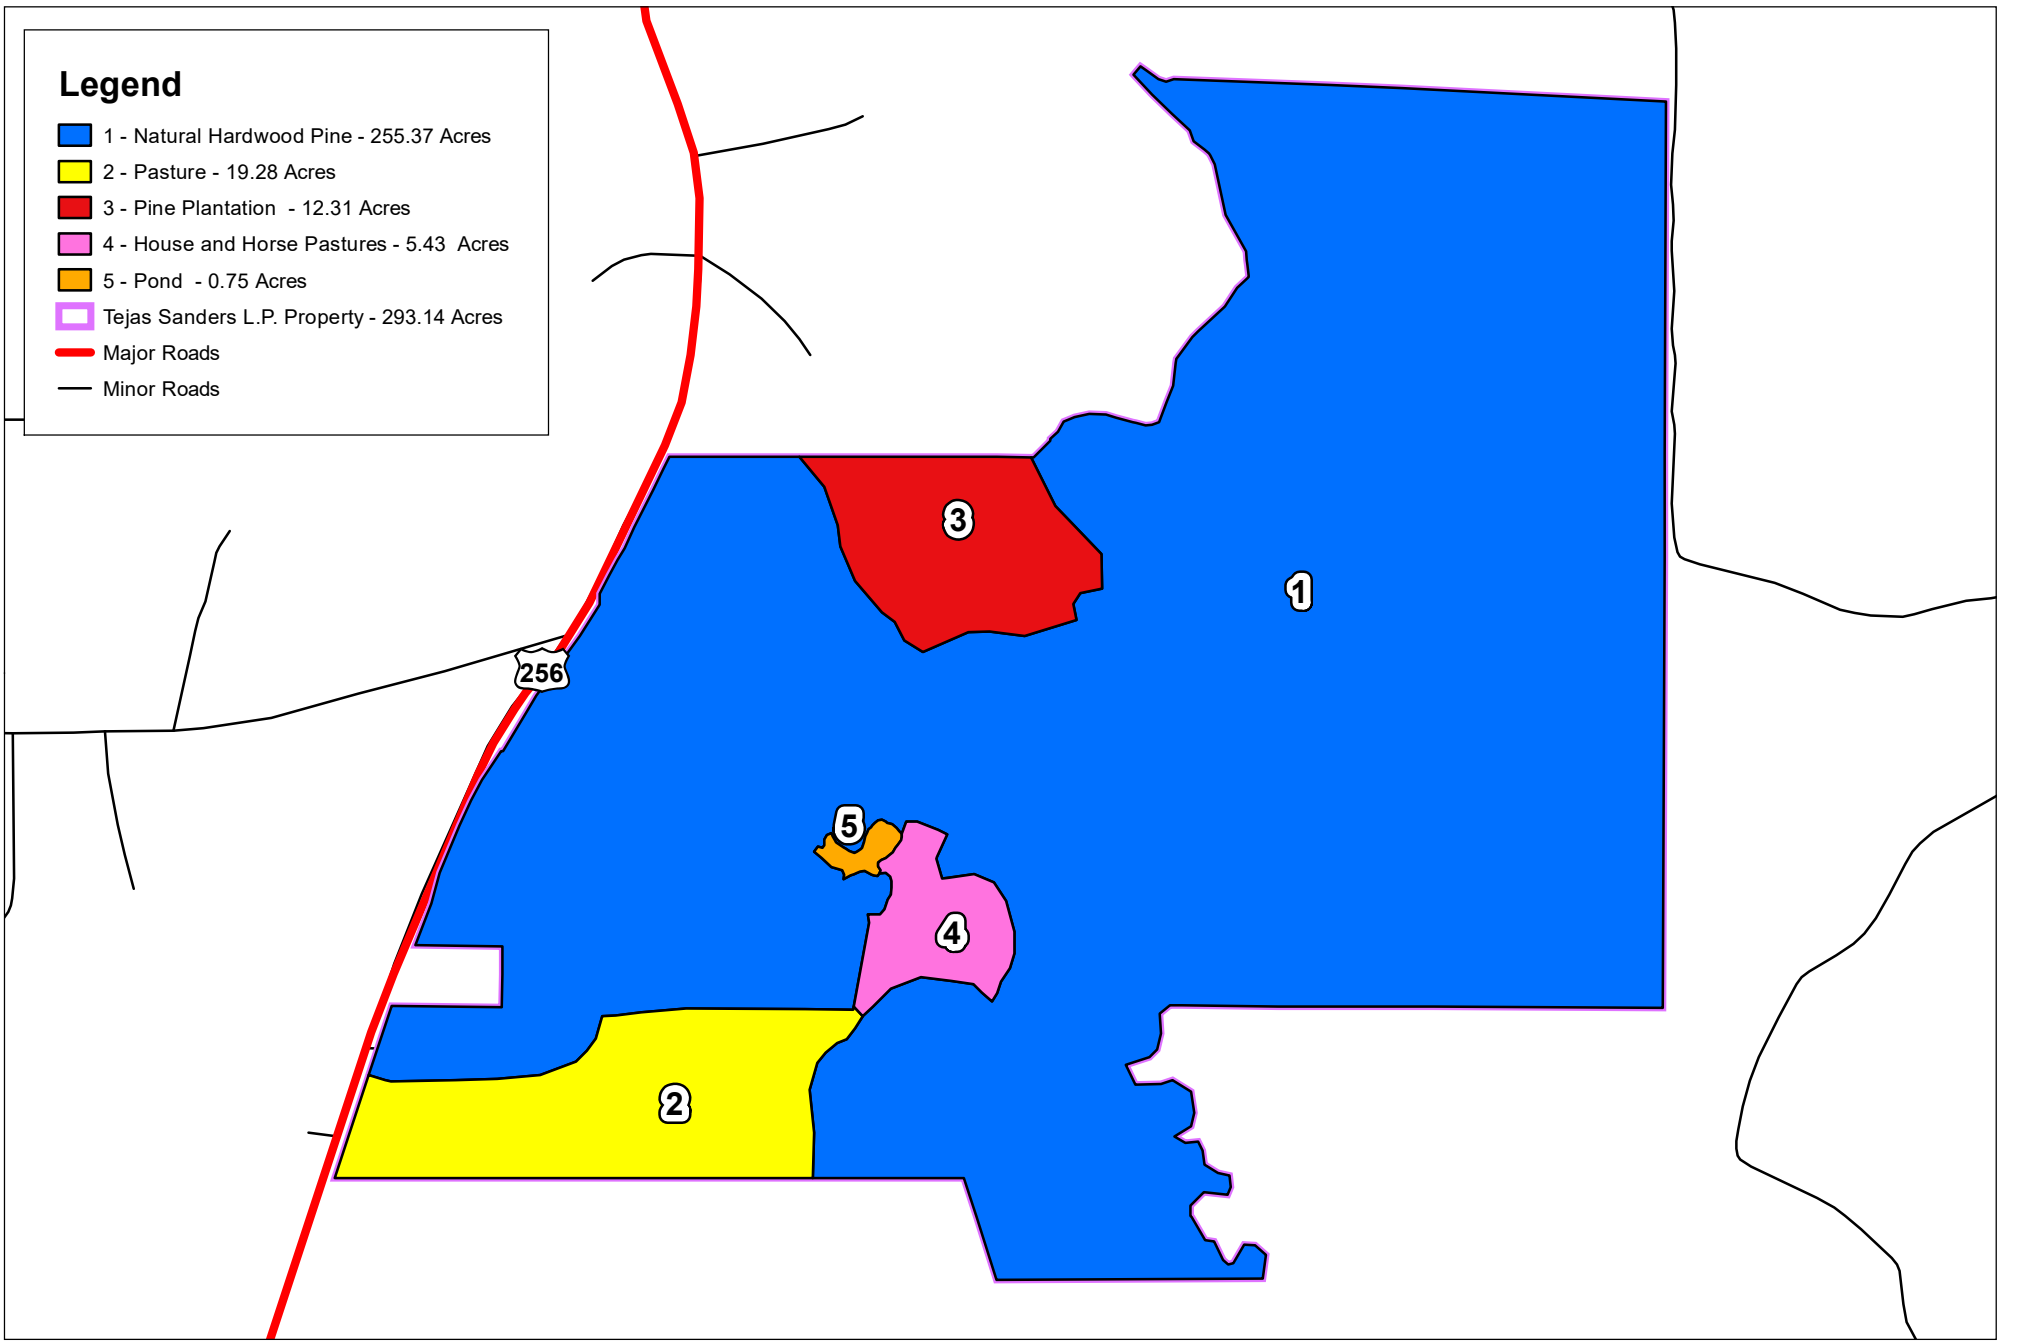

Legend

- 1 - Natural Hardwood Pine - 255.37 Acres
- 2 - Pasture - 19.28 Acres
- 3 - Pine Plantation - 12.31 Acres
- 4 - House and Horse Pastures - 5.43 Acres
- 5 - Pond - 0.75 Acres
- Tejas Sanders L.P. Property - 293.14 Acres
- Major Roads
- Minor Roads

293.14 Total Acres

Tejas Sanders L.P.
B. M. Wheat Svy., A-658
Tyler County, Texas

0 350 700
Feet
1 inch = 700 feet