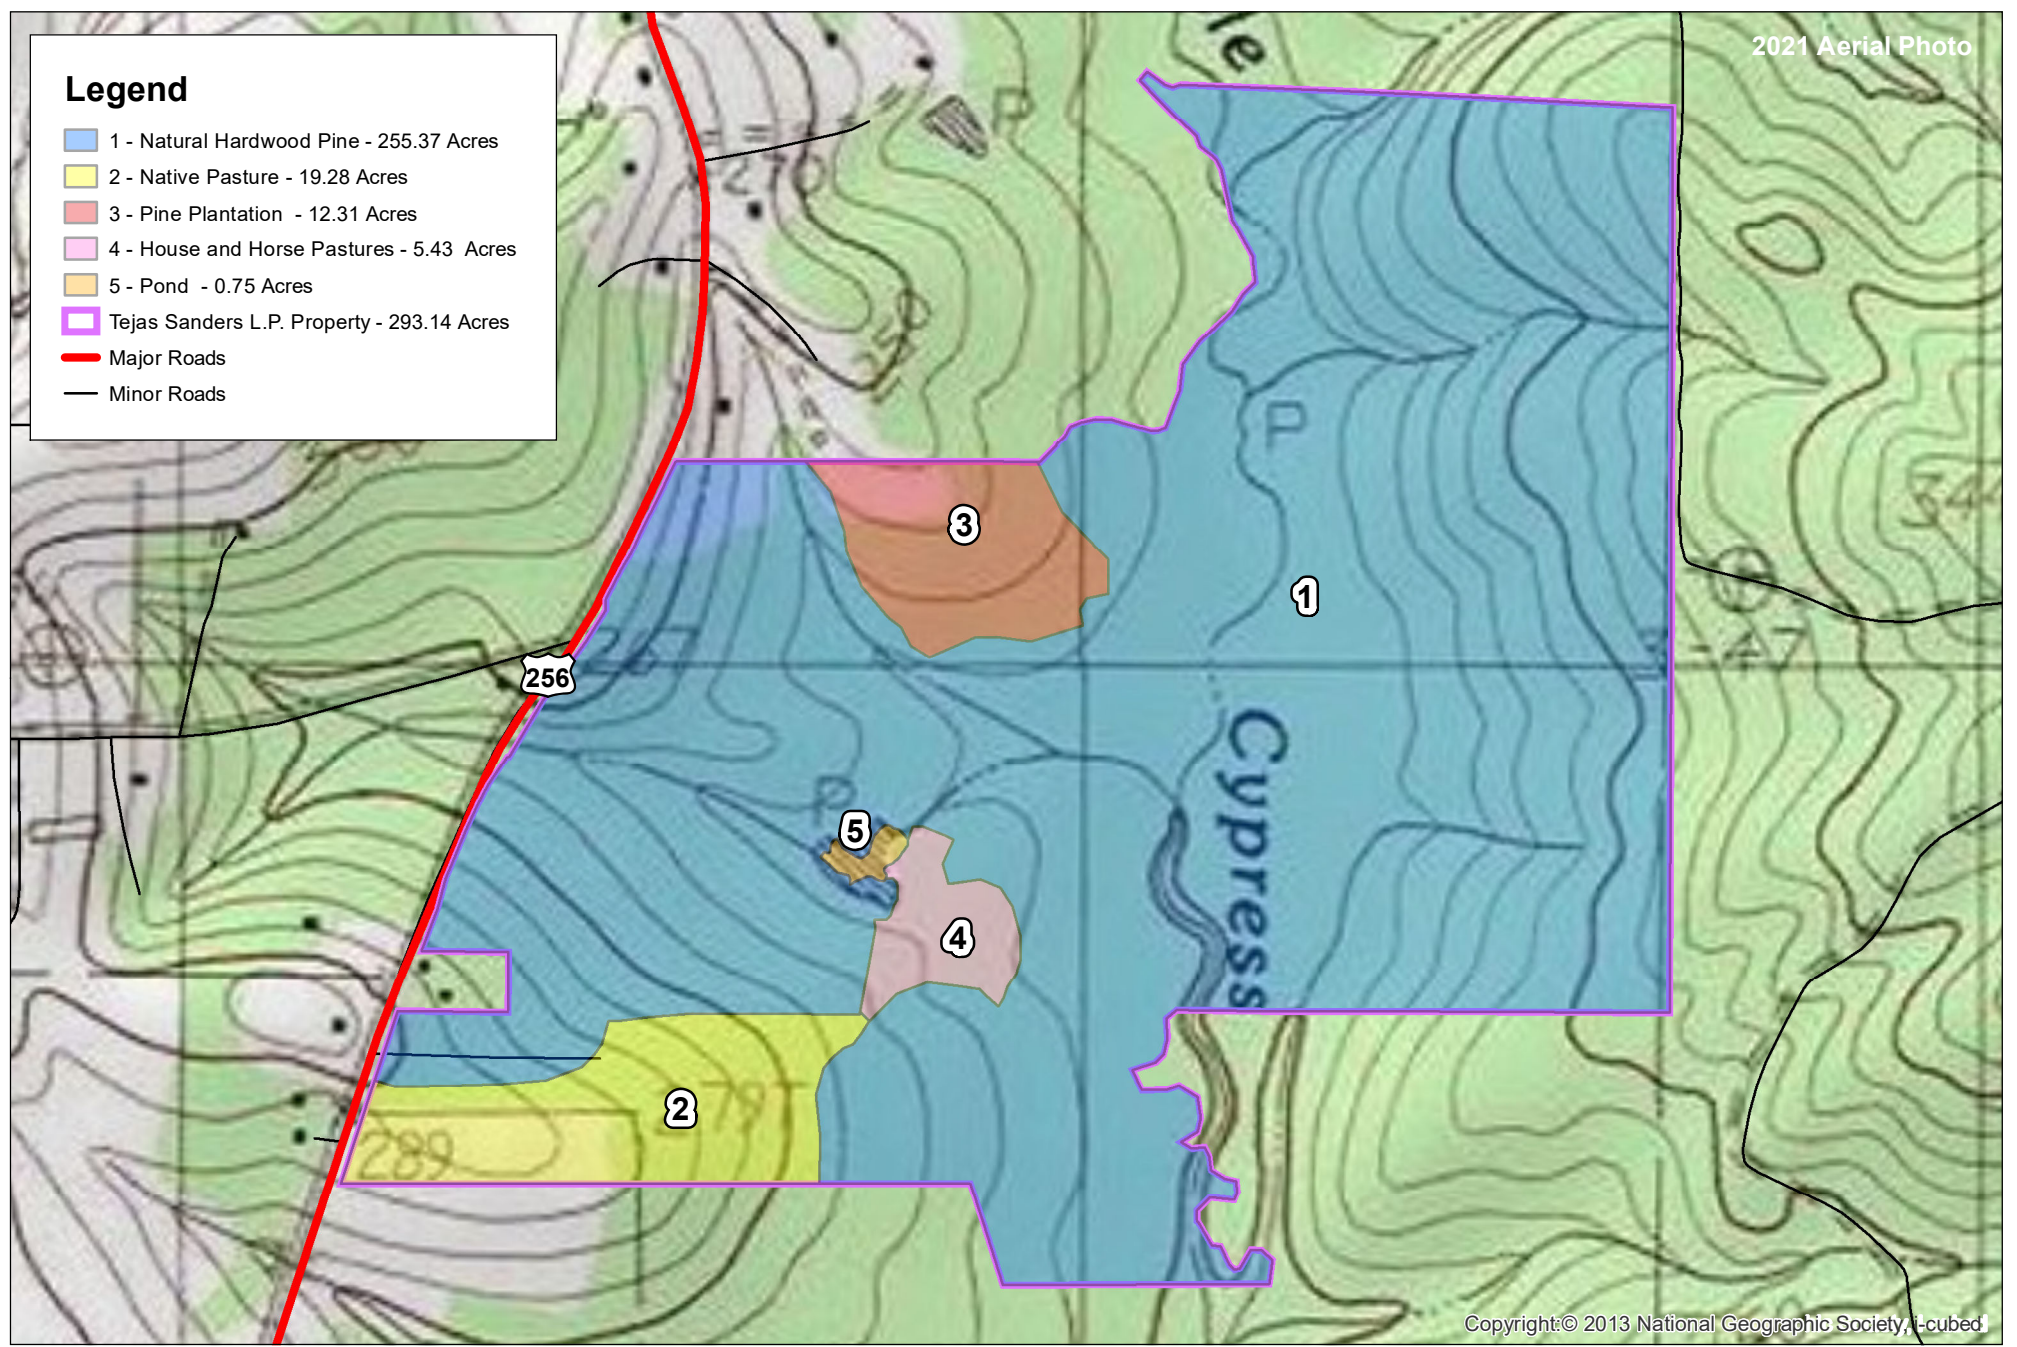

Legend

- 1 - Natural Hardwood Pine - 255.37 Acres
- 2 - Native Pasture - 19.28 Acres
- 3 - Pine Plantation - 12.31 Acres
- 4 - House and Horse Pastures - 5.43 Acres
- 5 - Pond - 0.75 Acres
- Tejas Sanders L.P. Property - 293.14 Acres
- Major Roads
- Minor Roads

Copyright © 2013 National Geographic Society, i-cubed

293.14 Total Acres

Tejas Sanders L.P.
B. M. Wheat Svy., A-658
Tyler County, Texas