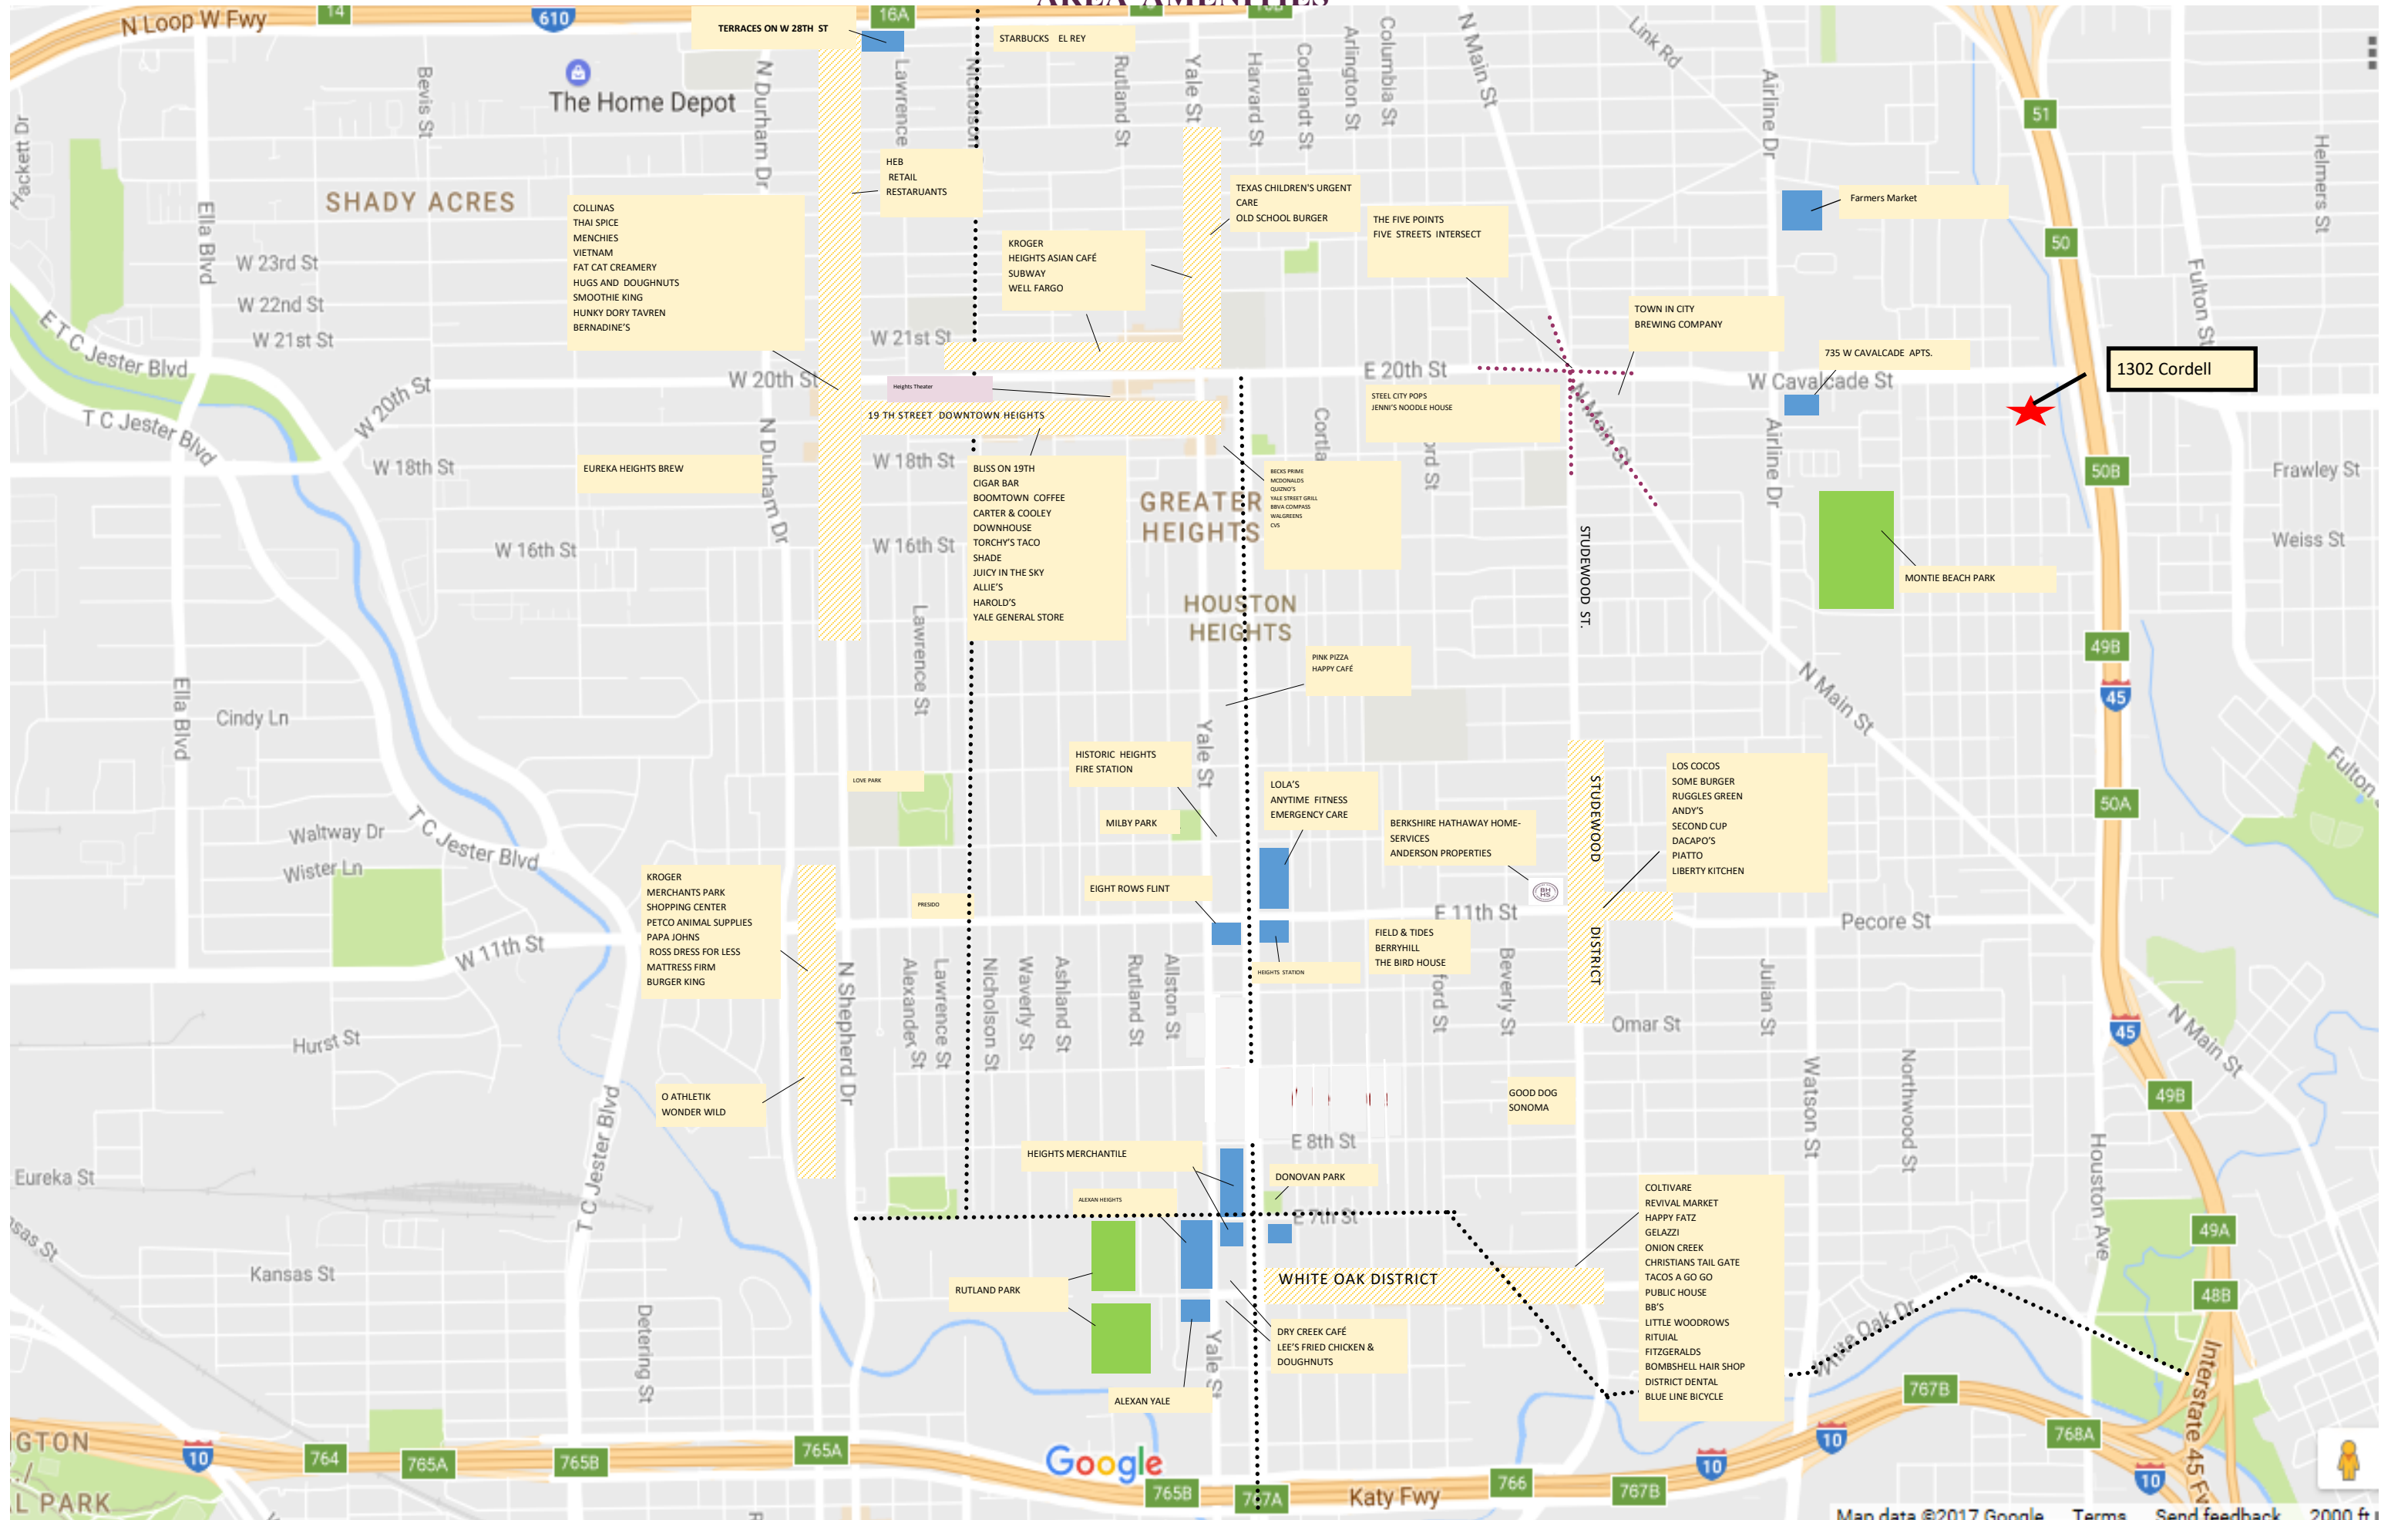

AREA AMENITIES

COLLINAS
THAI SPICE
MENCHIES
VIETNAM
FAT CAT CREAMERY
HUGS AND DOUGHNUTS
SMOOTHIE KING
HUNKY DORY TAVREN
BERNADINE'S

KROGER
HEIGHTS ASIAN CAFÉ
SUBWAY
WELL FARGO

TEXAS CHILDREN'S URGENT CARE
OLD SCHOOL BURGER

THE FIVE POINTS
FIVE STREETS INTERSECT

TOWN IN CITY
BREWING COMPANY

735 W CAVALCADE APTS.

1302 Cordell

EUREKA HEIGHTS BREW

19 TH STREET DOWNTOWN HEIGHTS

BLISS ON 19TH
CIGAR BAR
BOOMTOWN COFFEE
CARTER & COOLEY
DOWNHOUSE
TORCHY'S TACO
SHADE
JUICY IN THE SKY
ALLIE'S
HAROLD'S
YALE GENERAL STORE

PINK PIZZA
HAPPY CAFÉ

HISTORIC HEIGHTS
FIRE STATION

MILBY PARK

LOLA'S
ANYTIME FITNESS
EMERGENCY CARE

BERKSHIRE HATHAWAY HOME-SERVICES
ANDERSON PROPERTIES

LOS COCOS
SOME BURGER
RUGGLES GREEN
ANDY'S
SECOND CUP
DACAPO'S
PIATTO
LIBERTY KITCHEN

KROGER
MERCHANTS PARK
SHOPPING CENTER
PETCO ANIMAL SUPPLIES
PAPA JOHN'S
ROSS DRESS FOR LESS
MATTRESS FIRM
BURGER KING

EIGHT ROWS FLINT

FIELD & TIDES
BERRYHILL
THE BIRD HOUSE

O ATHLETIK
WONDER WILD

HEIGHTS MERCHANTILE

DONOVAN PARK

WHITE OAK DISTRICT

RUTLAND PARK

ALEXAN HEIGHTS

ALEXAN YALE

DRY CREEK CAFÉ
LEE'S FRIED CHICKEN & DOUGHNUTS

COLTIVARE
REVIVAL MARKET
HAPPY FATZ
GELAZZI
ONION CREEK
CHRISTIANS TAIL GATE
TACOS A GO GO
PUBLIC HOUSE
BB'S
LITTLE WOODROWS
RITUAL
FITZGERALDS
BOMBSHELL HAIR SHOP
DISTRICT DENTAL
BLUE LINE BICYCLE