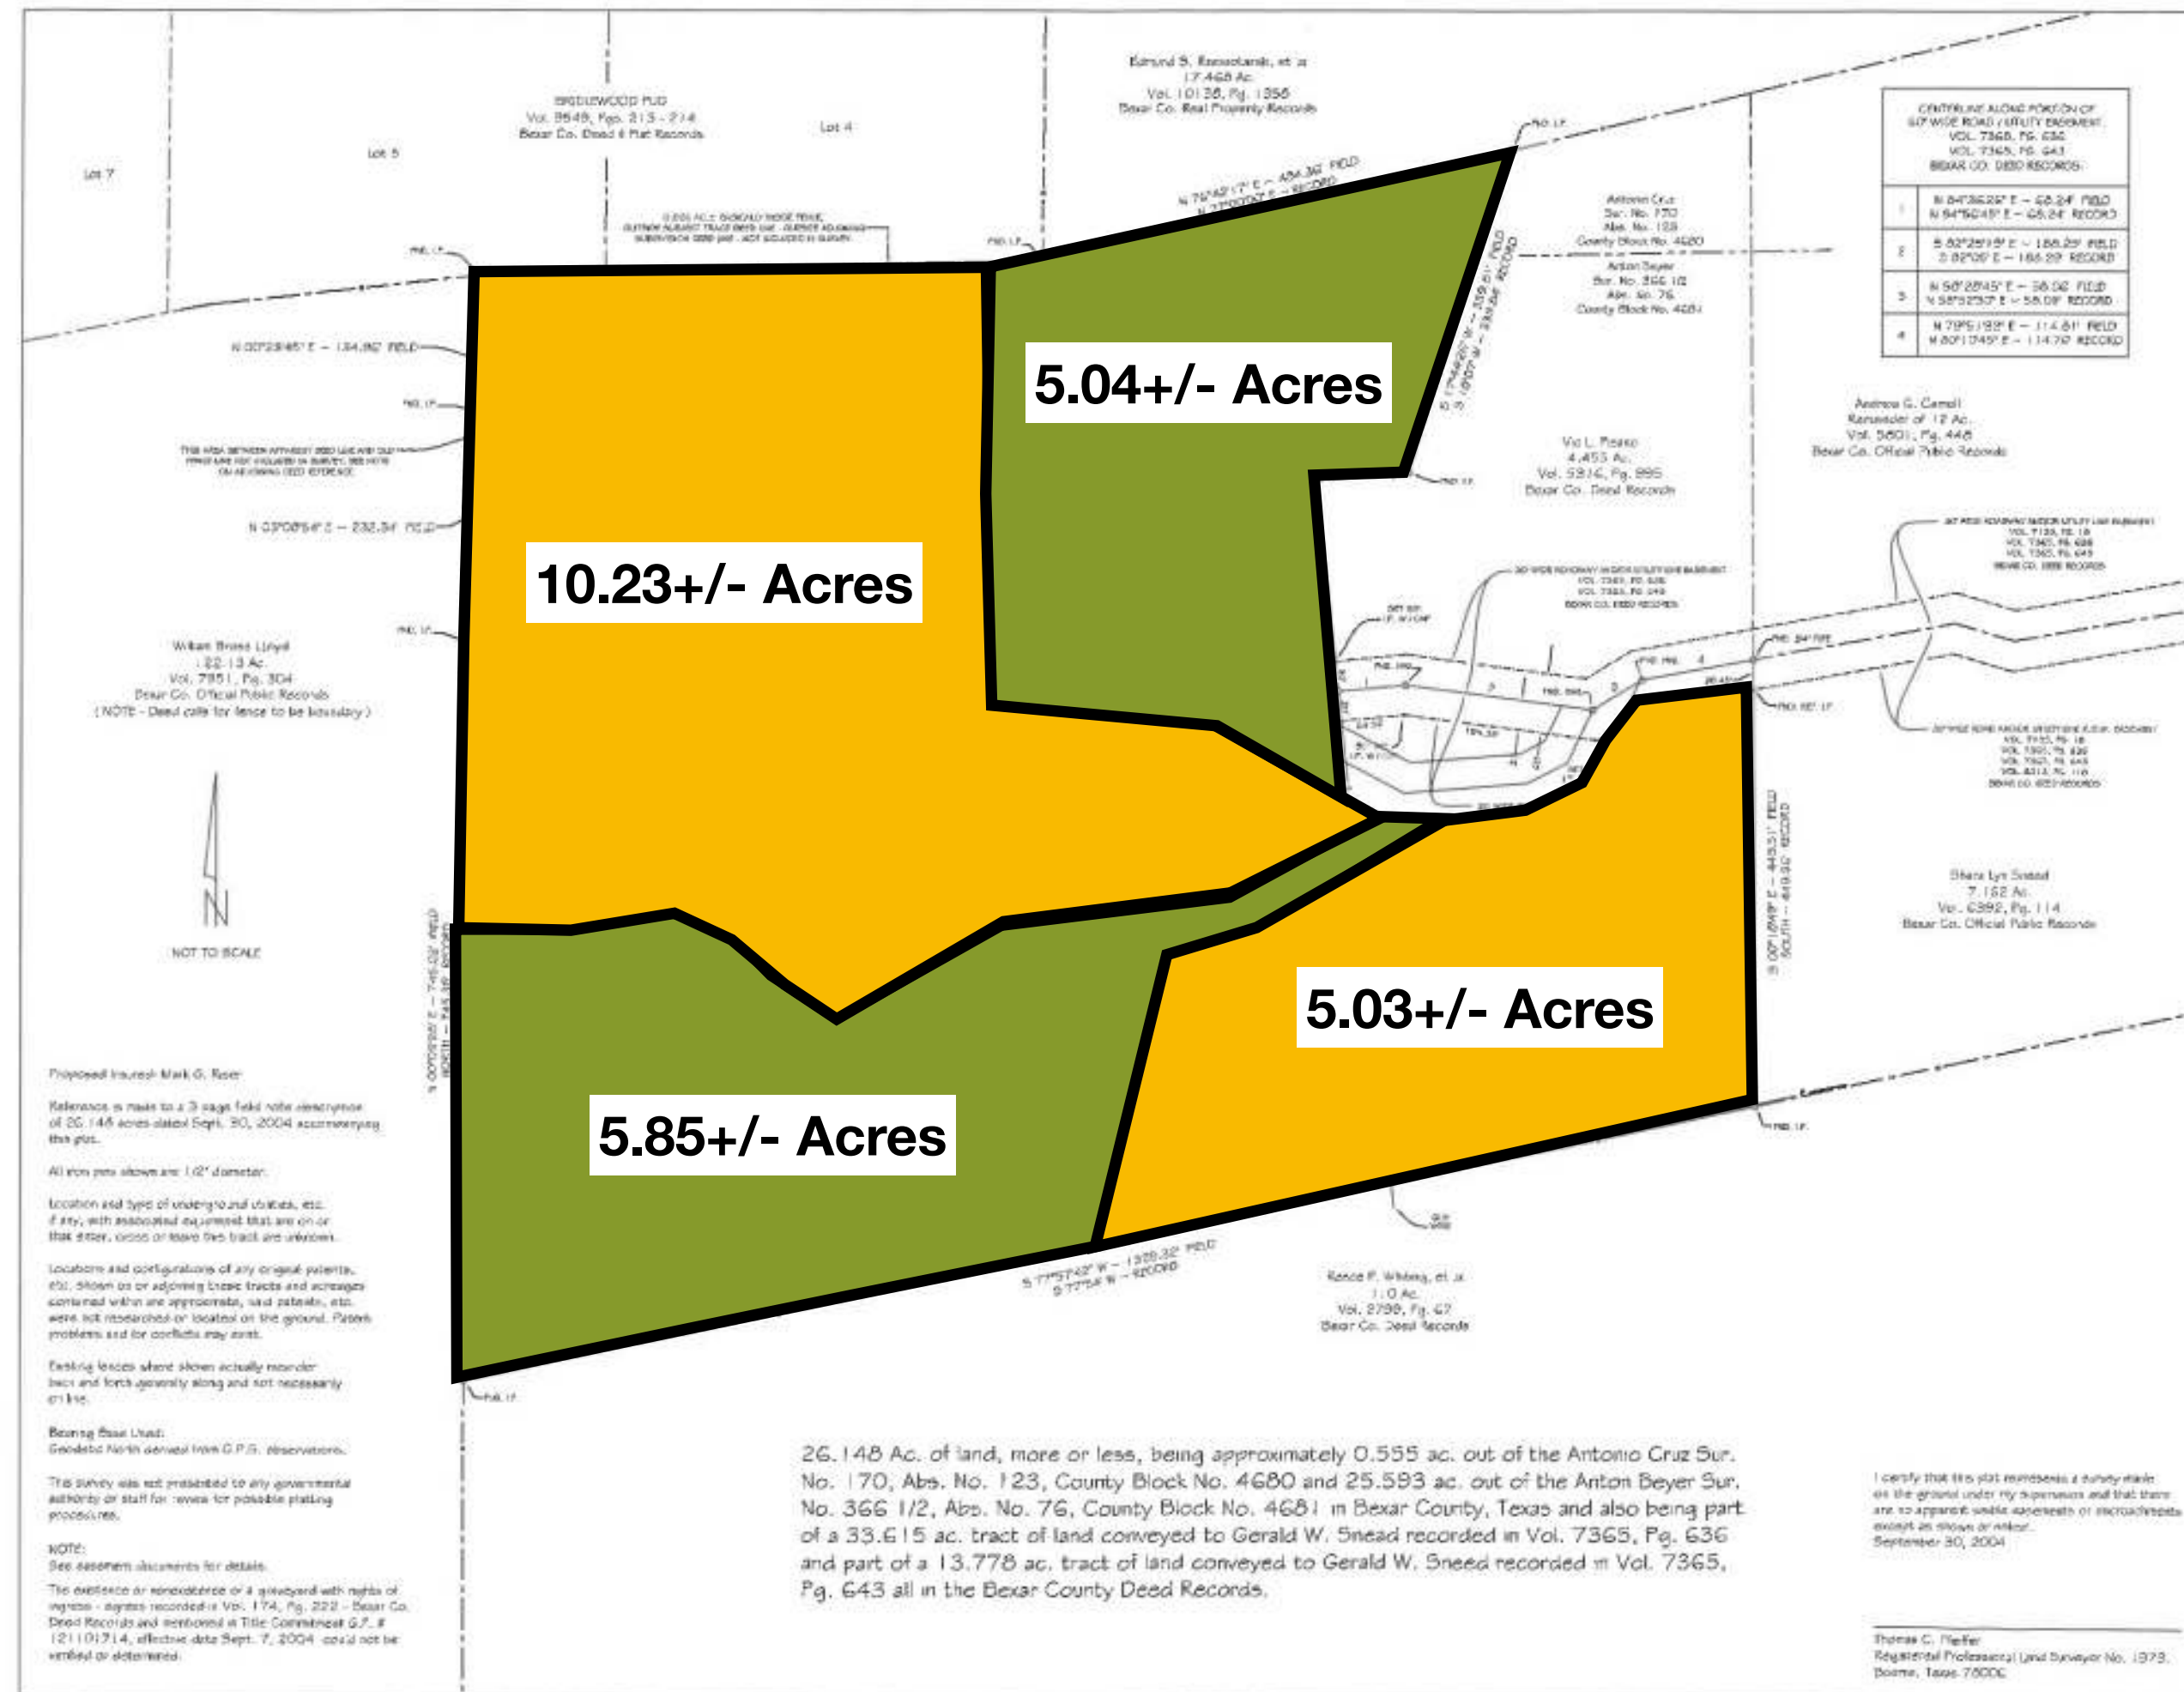

Property Splits Over Satellite

Google Earth Pro Image. ALEX Studios Graphics

Tract 1

**Tract 2
Available**

**Tract 3
Available**

**Tract 4
Available**

**ALEX
LABS**

**ALEX
STUDIOS**

Property Splits

Thomas C. Pfeiffer Surveyor

All 4 Tracts - 26.148+/- Acres

Google Earth Pro Image. ALEX Studios Graphics

Tract 1 - 10.23+/- Acres

Google Earth Pro Image. ALEX Studios Graphics

Tract 1

Tract 2 Available

Tract 3 - 5.03+/- Acres

Google Earth Pro Image. ALEX Studios Graphics

**Tract 1
Available**

**Tract 2
Available**

Tract 3

**Tract 4
Available**

Tract 3 - 5.03+/- Acres

Thomas C. Pfeiffer Surveyor

Tract 4 - 5.85+/- Acres

Thomas C. Pfeiffer Surveyor