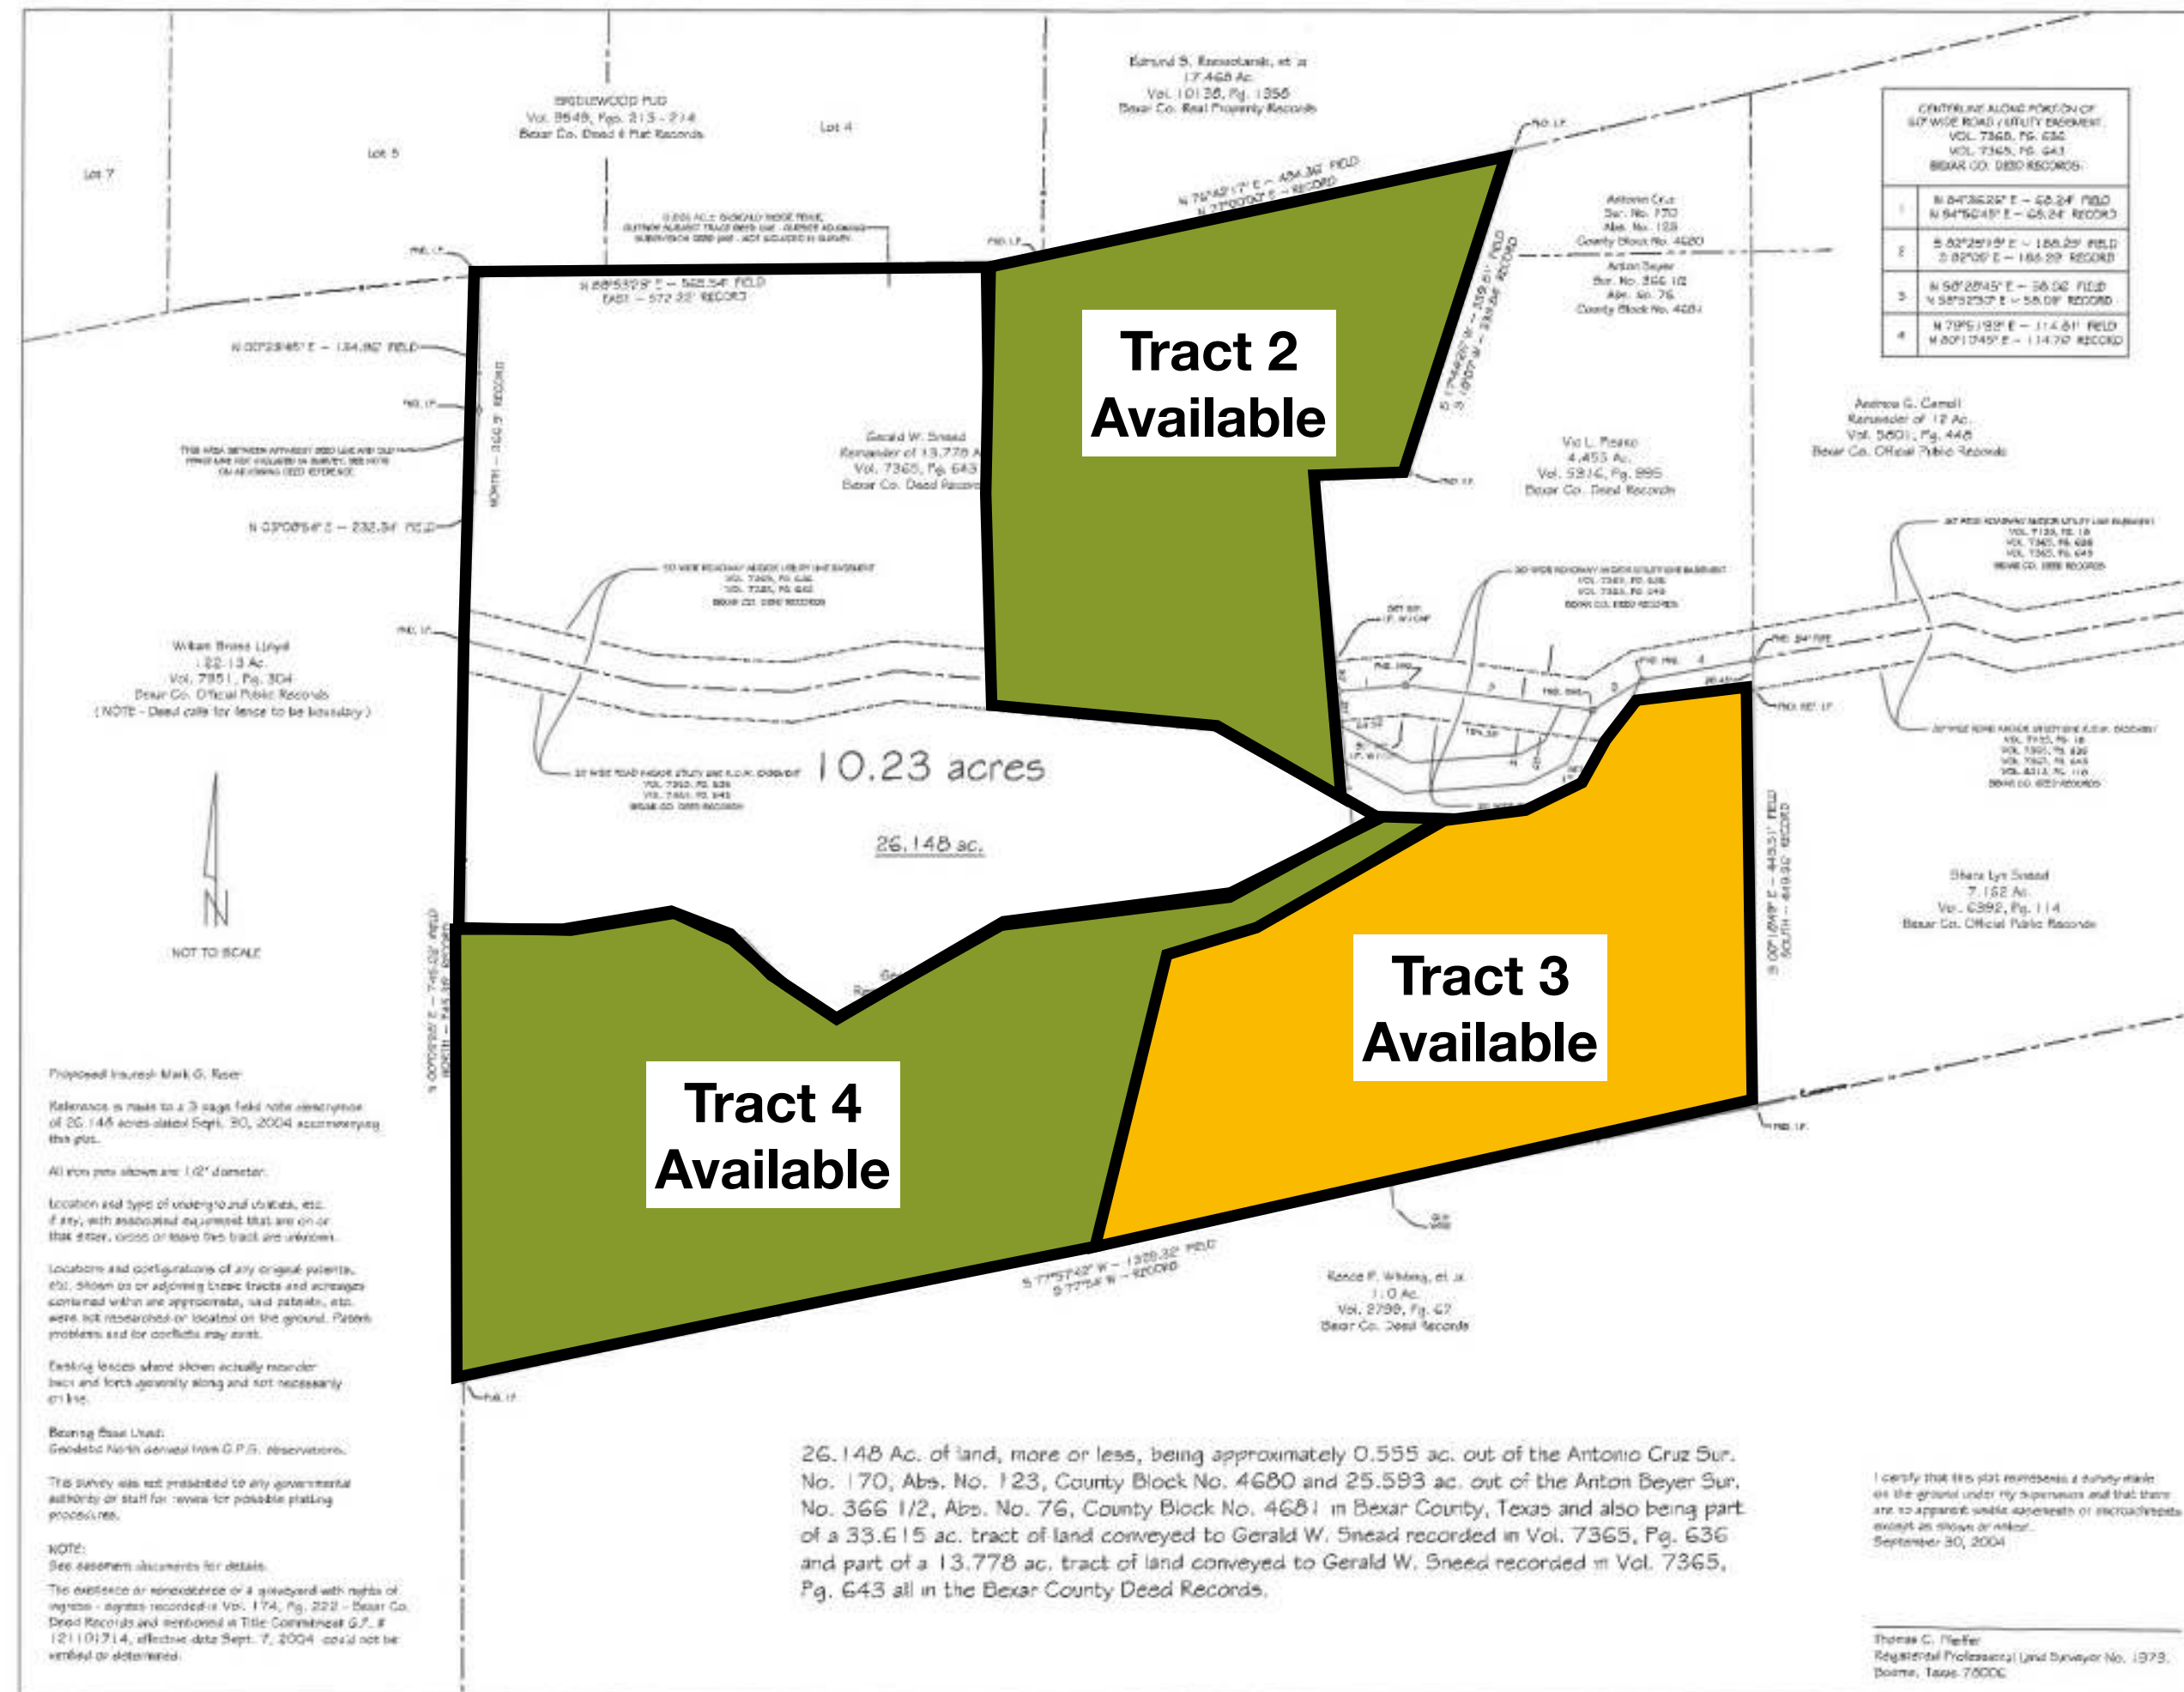

Property Splits

Thomas C. Pfeiffer Surveyor

All 4 Tracts - 26.148+/- Acres

Google Earth Pro Image. ALEX Studios Graphics

Tract 1 - 10.23+/- Acres

Google Earth Pro Image. ALEX Studios Graphics

Tract 1

Tract 2 Available

Tract 3 Available

Tract 4 Available

4B5827

Stage Rd

Tract 1 - 10.23+/- Acres

Thomas C. Pfeiffer Surveyor

Tract 2 - 5.04+/- Acres

Google Earth Pro Image. ALEX Studios Graphics

Tract 2

Tract 1
Available

Tract 3
Available

Tract 4
Available

ALEX
LABS

ALEX
STUDIOS

Tract 2 - 5.04+/- Acres

Thomas C. Pfeiffer Surveyor

Tract 4 - 5.85+/- Acres

Google Earth Pro Image. ALEX Studios Graphics

**Tract 1
Available**

**Tract 2
Available**

**Tract 3
Available**

Tract 4

4B5827

Stage Rd