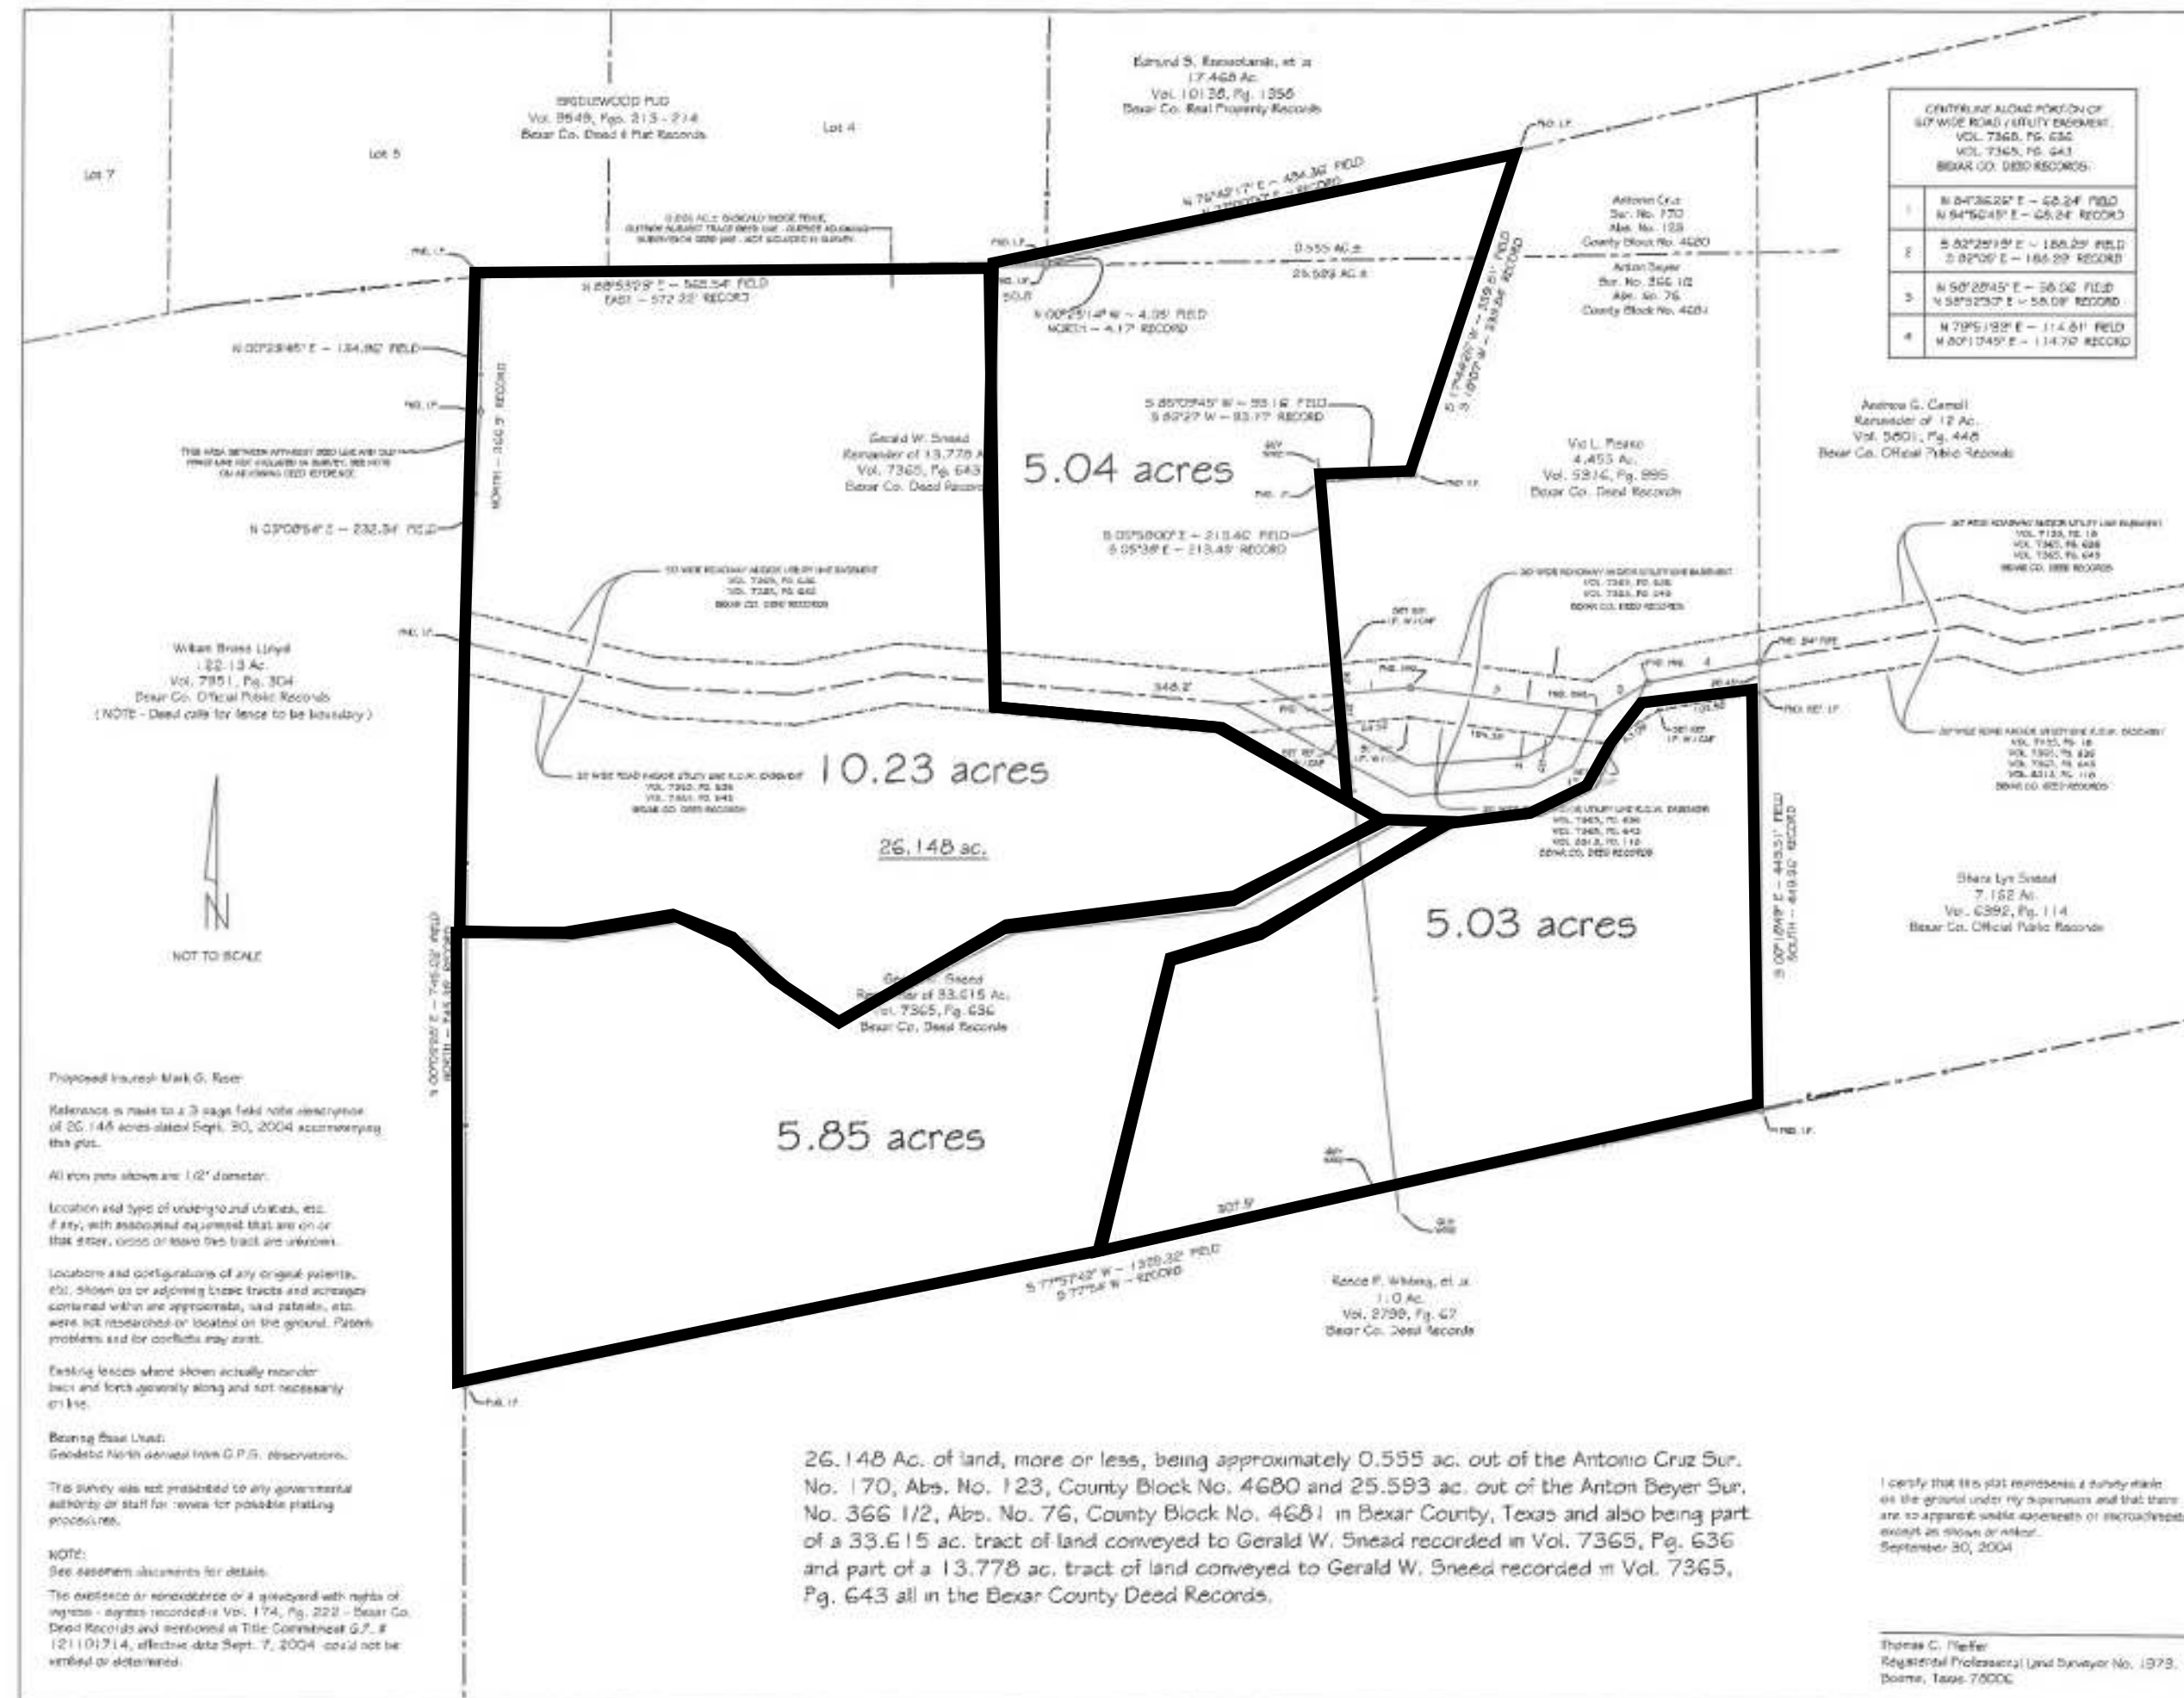

Riser's Mountain Offered 5 Ways

ALEX Labs Analysis & ALEX Studios Graphics

Tract	Location	Estimated Acres	Price
1	NW	10.23+/-	$767,250
2	NE	5.04+/-	$302,400
3	SE	5.03+/-	$326,950
4	S	5.85+/-	$380,250
All		26.15+/-	$1,499,500

ALEX
LABS

ALEX
STUDIOS

All 4 Tracts - 26.148+/- Acres

Thomas C. Pfeiffer Surveyor

ALEX
LABS

ALEX
STUDIOS