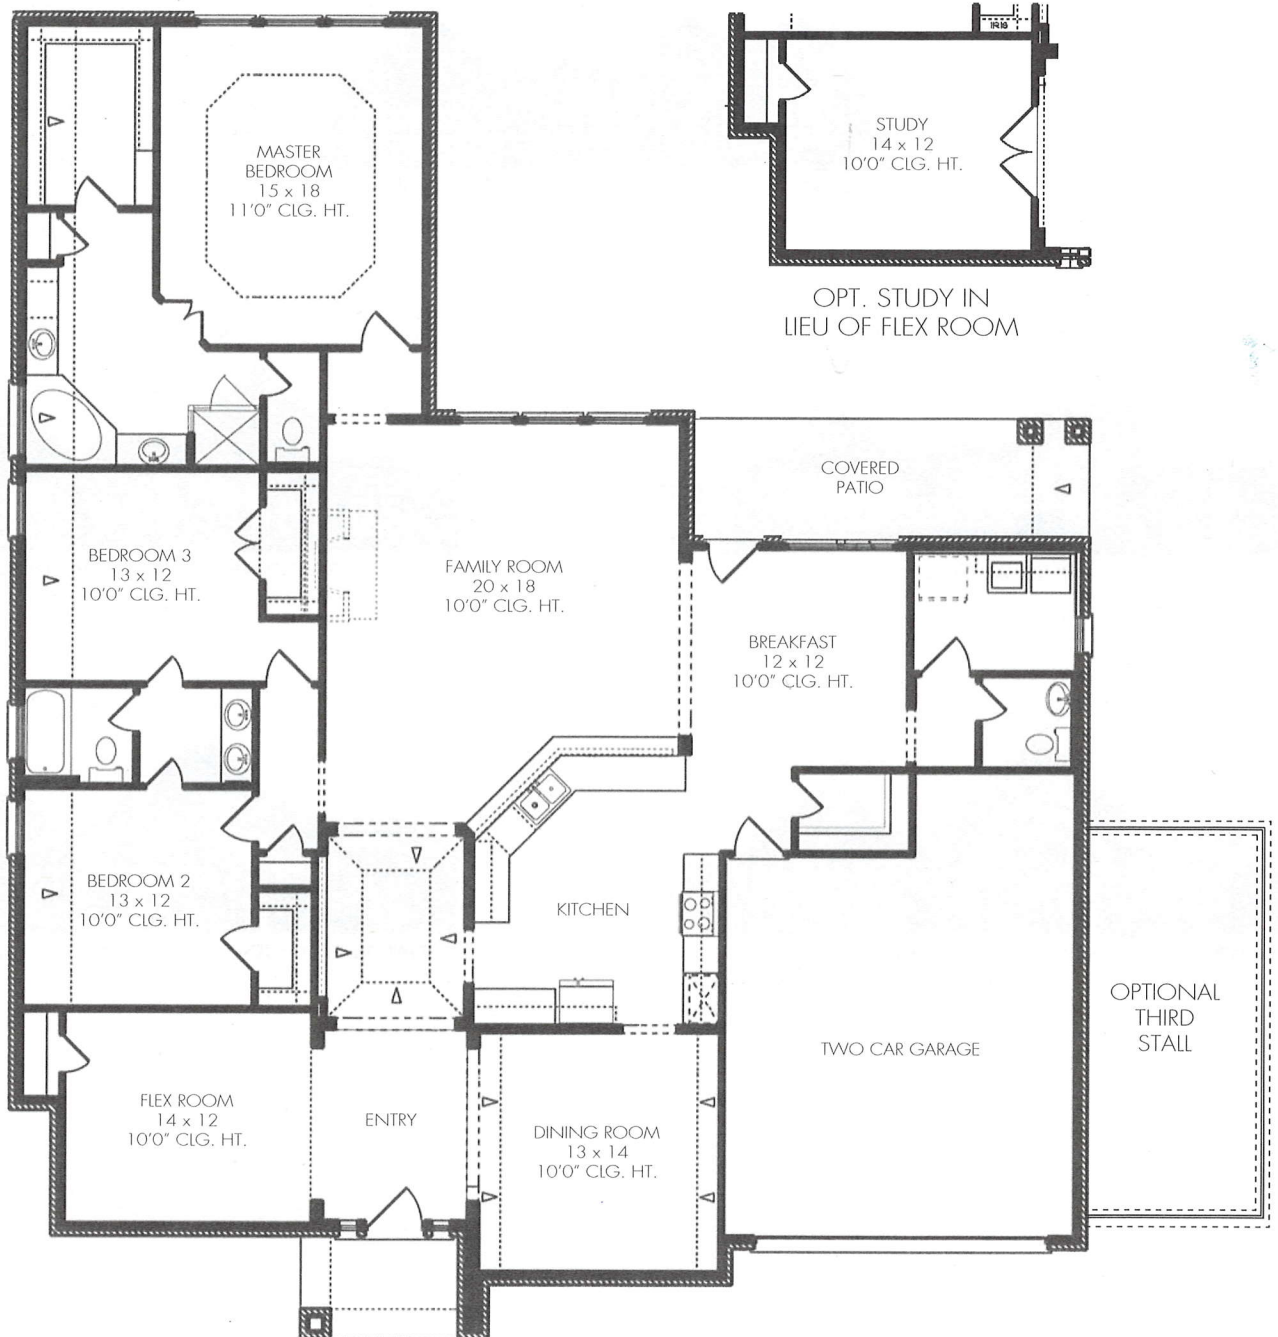

## THE BOXWELL • 2,625 Sq. Ft.

- 3 Bedrooms, 2 1/2 Baths
- Spacious Family Room
- Formal Dining Room and Flex Room
- Secluded Master Bedroom with Large Walk-In Closet

Approved by: 03/16/2015

All square footage is approximate. Anglia Homes reserves the right to change specifications and designs without notice.