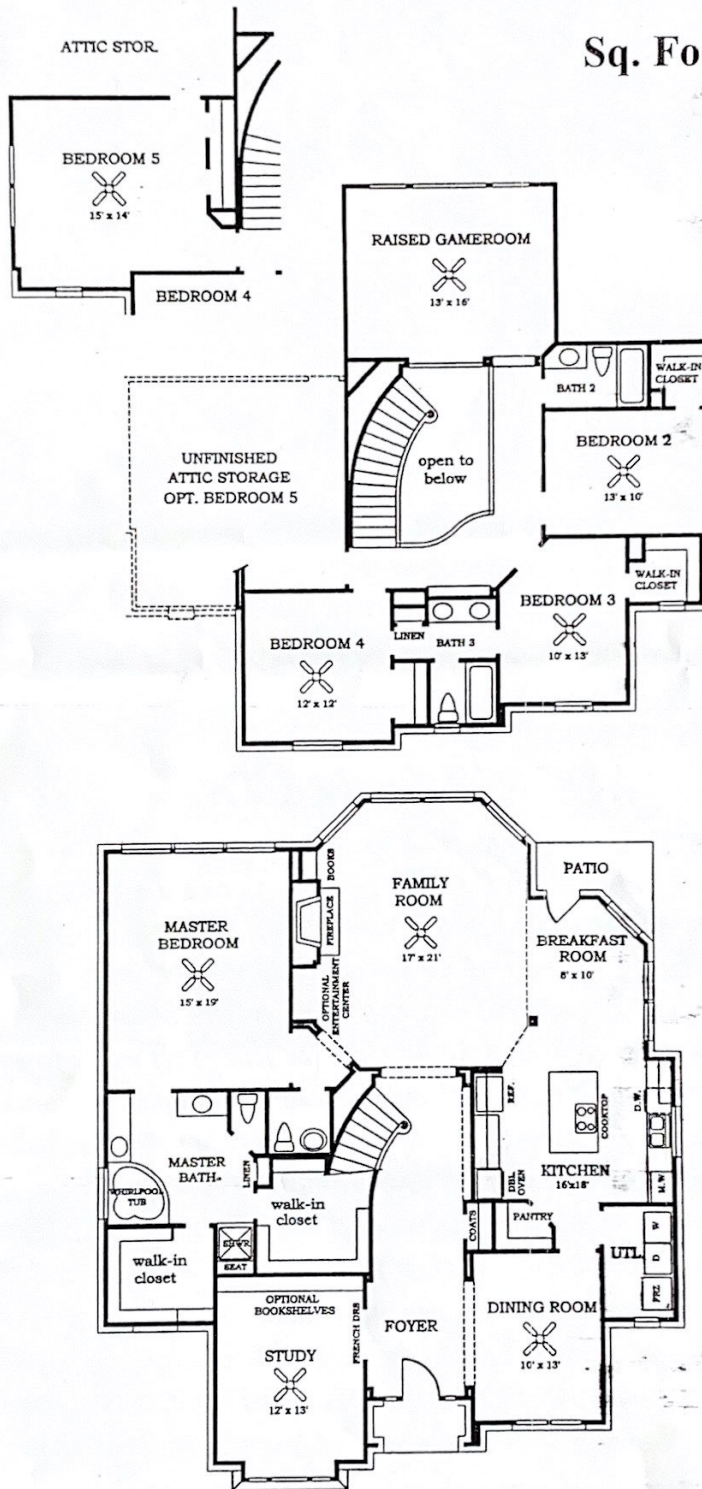

# ROSETTI

PLAN 4702 - 3200 SQ. FT.

Sq. Footage per CAD of 3480  
includes 5<sup>th</sup> bedroom

**VILLAGE BUILDERS**

© 2002 Village Builders Incorporated. All Rights Reserved.  
All Plans and Elevations are subject to change per community.

Window placement, roof line and porches may vary by elevation. Square footage and room dimensions are approximate. Variances in square footage may occur in different elevations or when different exterior materials are used. Plans, specifications and special features are subject to change without notice.