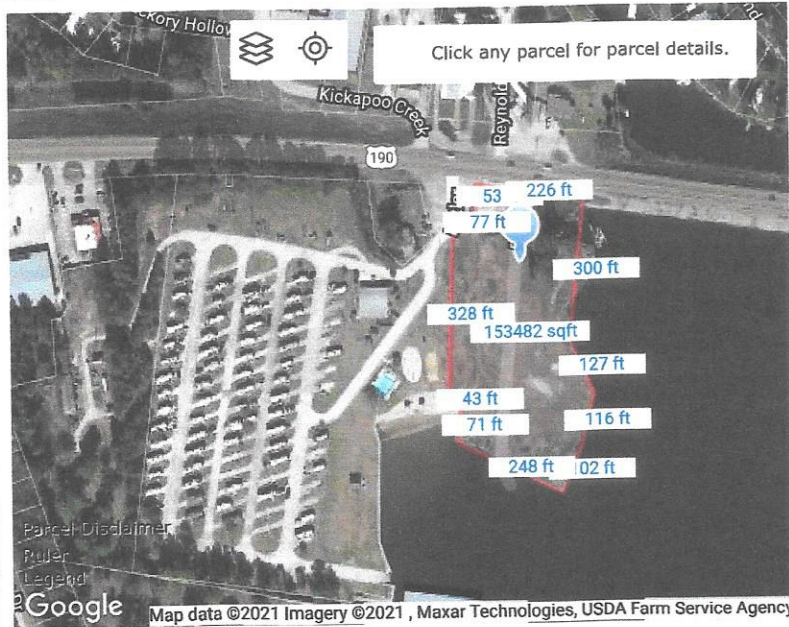

Lots Add/Edit

REQUIRED Map Your Listing Below

Get Lat/Long from Address

Using the link under the map to the right, the system will automatically map your property for you.

Set Location
If the system method link un

***Optional
Choose This op

System
These v
please

Area

Element

Middle

High School

Second Middle School

Jump to

Locate Address

Street Address

13107 US Highway 190 W

City

State

Zip

Onalaska

Texas

77360

Reset

Place new pin

Selection Tips:

You can drag the blue pin to fine-tune its position. To replace the pin, click or tap 'Place new pin', then click or tap the map.