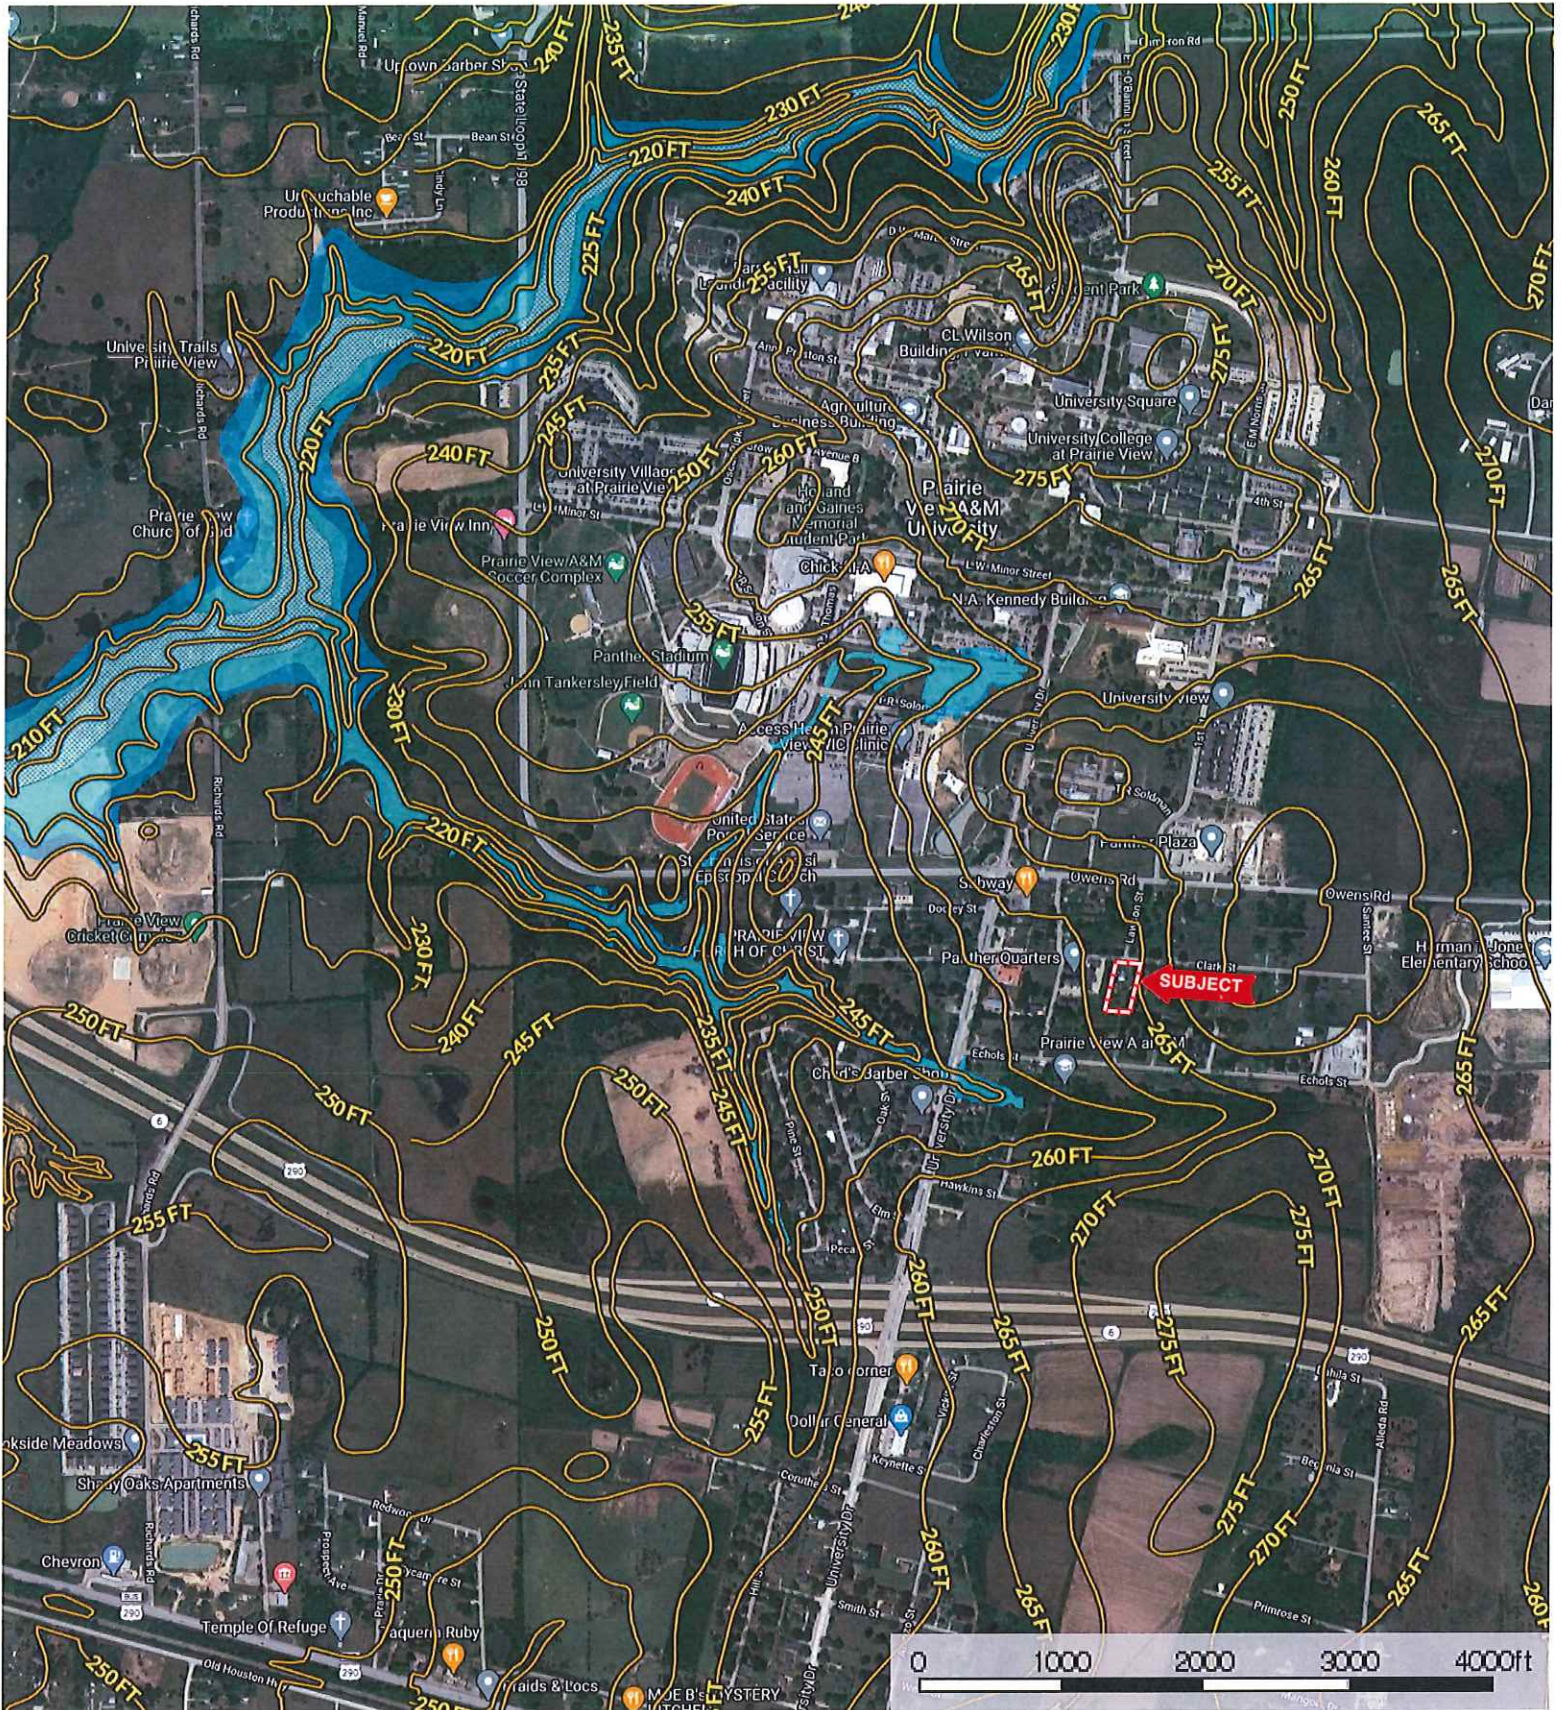

134 Clark St.
Waller County, Texas, AC +/-

 Boundary

134 Clark St.
Waller County, Texas, AC +/-

 Boundary

134 Clark St.
Waller County, Texas, AC +/-

 Boundary

134 Clark St.
 Waller County, Texas, AC +/-

- Boundary
- 100 Year Floodplain
- 500 Year Floodplain
- Floodway
- Special
- Unmapped/ Not Included