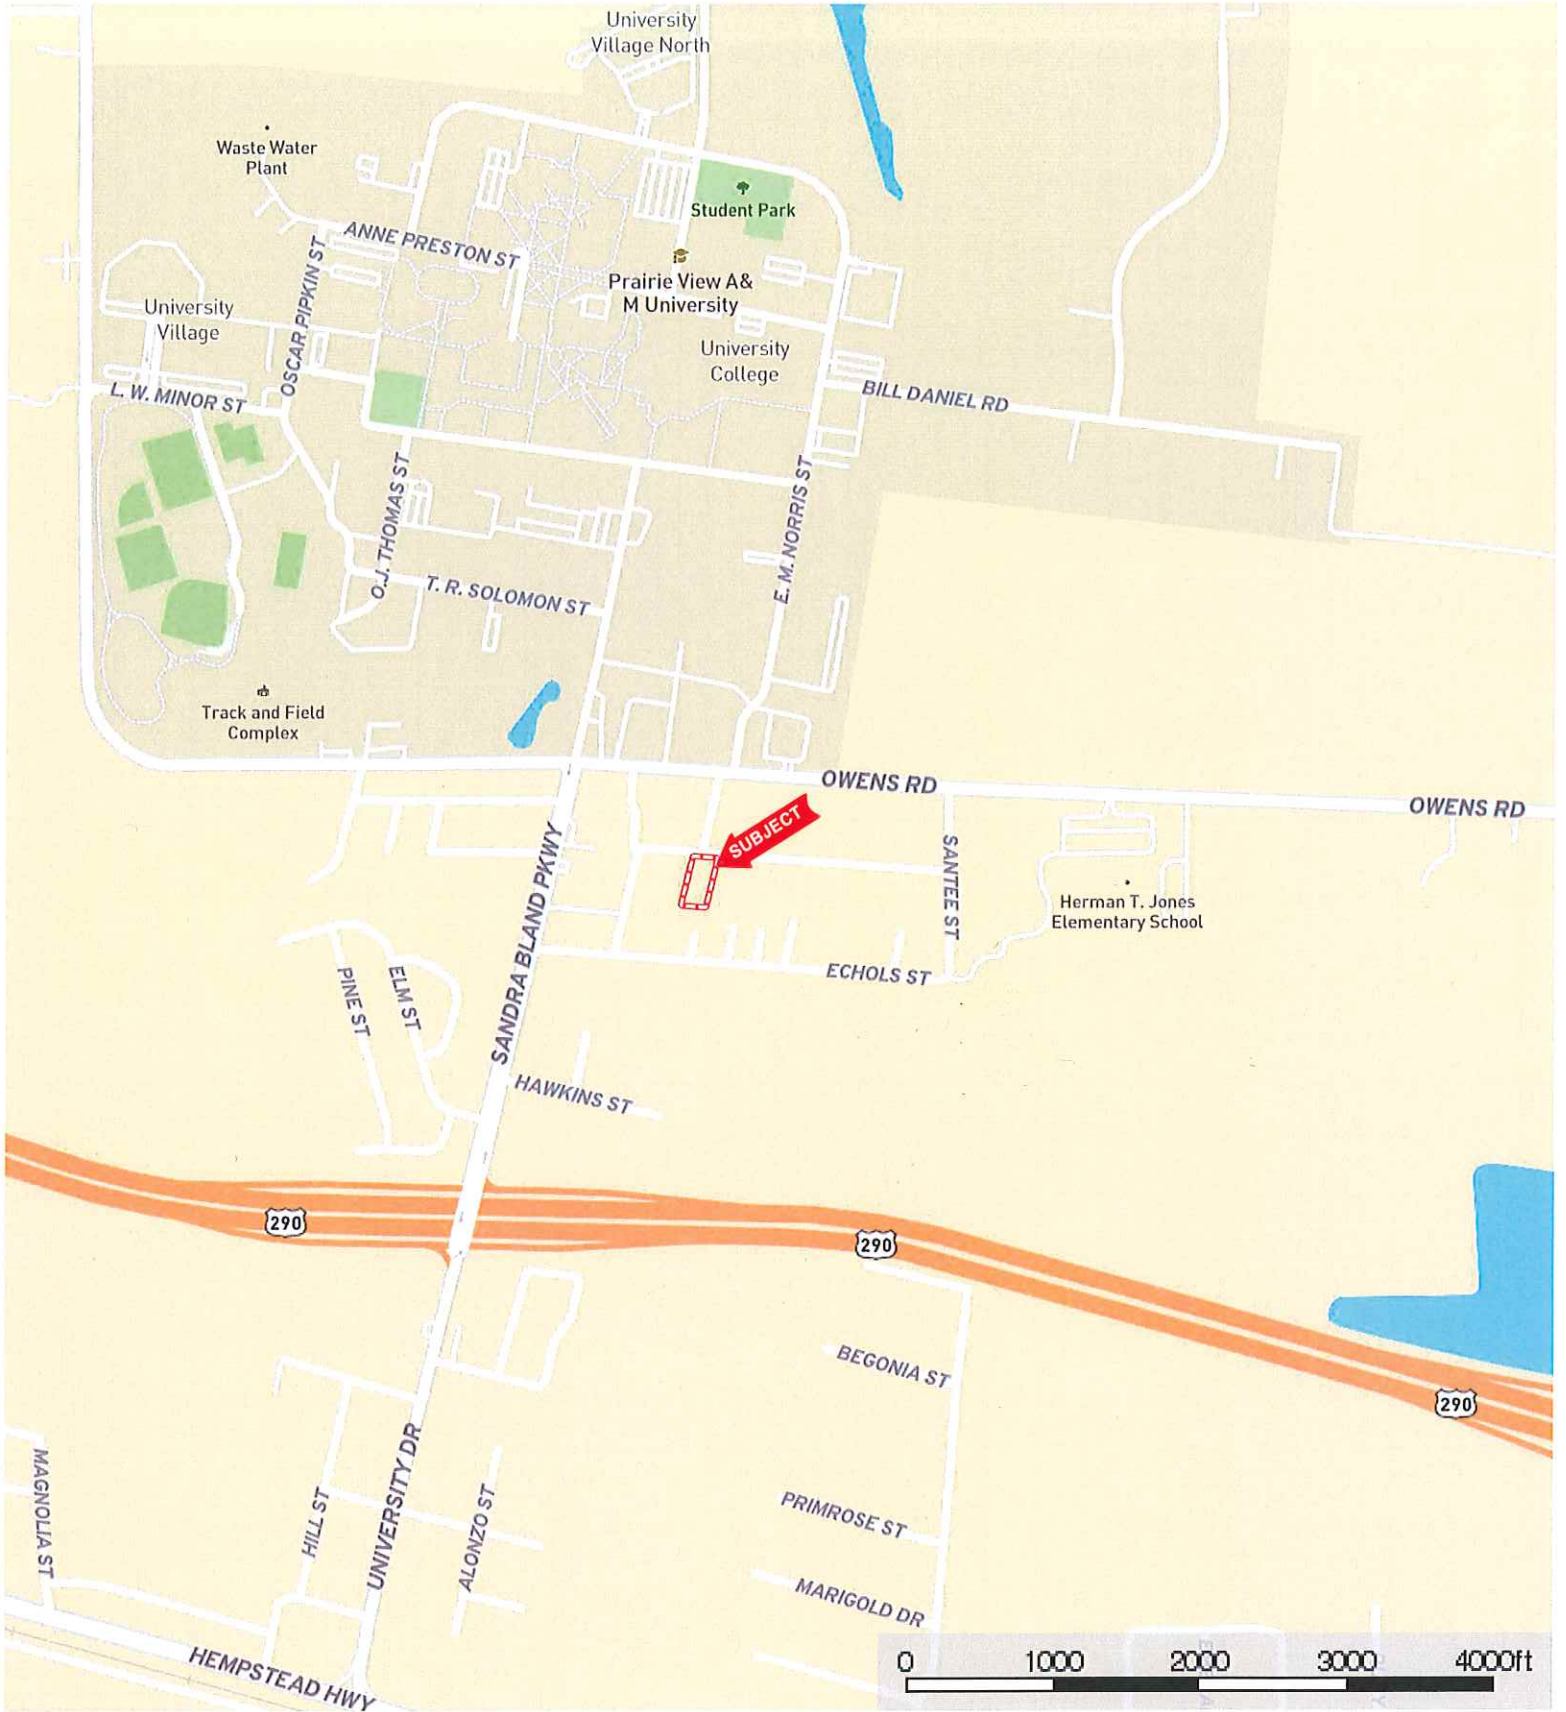

134 Clark St.
Waller County, Texas, AC +/-

 Boundary

134 Clark St.
Waller County, Texas, AC +/-

 Boundary

134 Clark St.
Waller County, Texas, AC +/-

 Boundary

134 Clark St.
 Waller County, Texas, AC +/-

- Boundary
- 100 Year Floodplain
- 500 Year Floodplain
- Floodway
- Special
- Unmapped/ Not Included