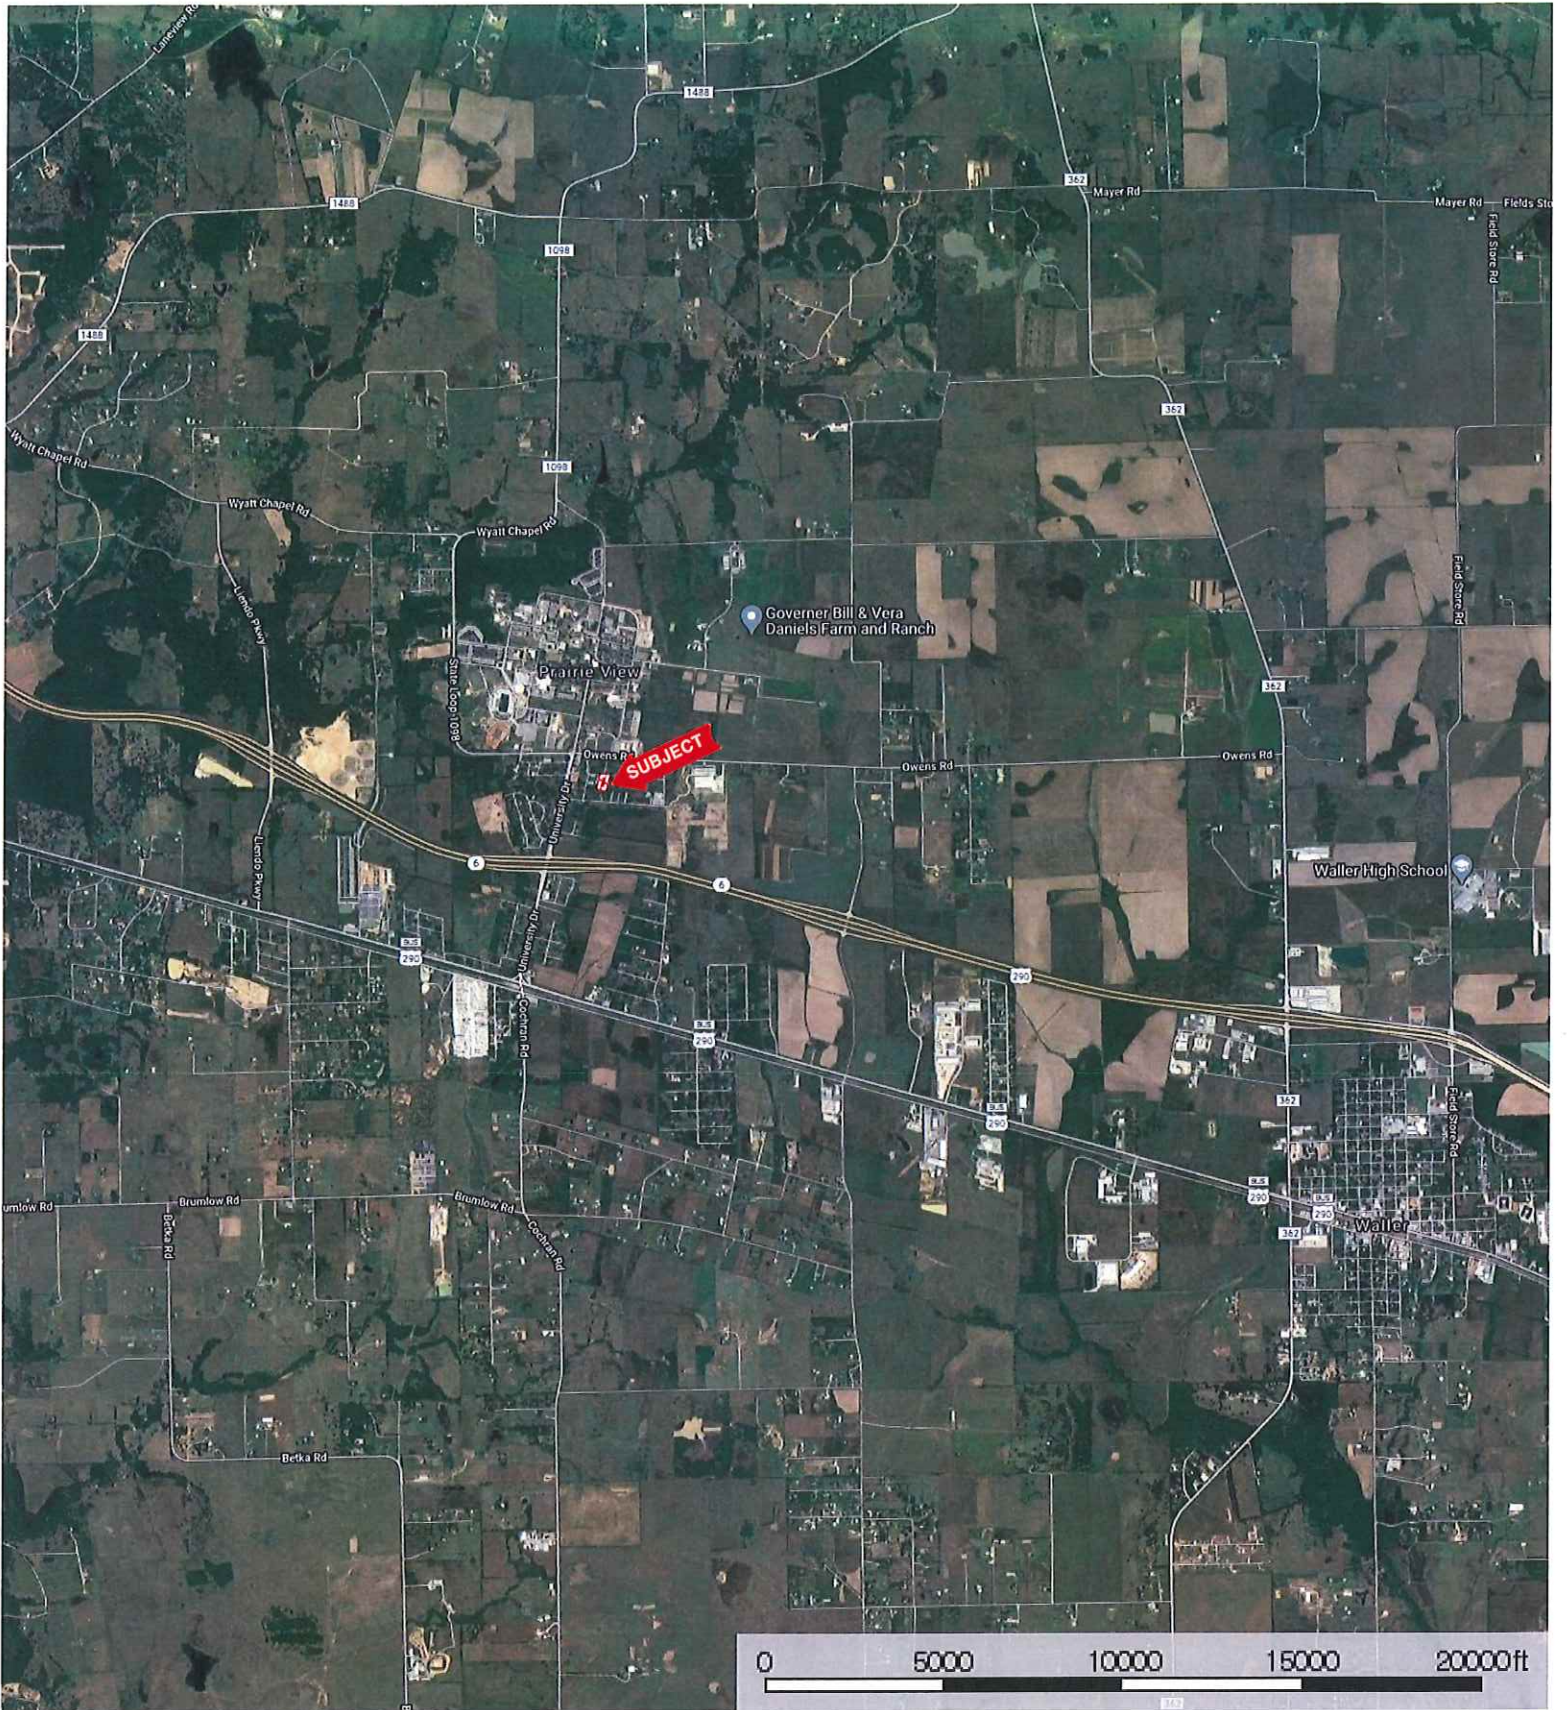

134 Clark St.
Waller County, Texas, AC +/-

 Boundary

134 Clark St.
Waller County, Texas, AC +/-

 Boundary

134 Clark St.
Waller County, Texas, AC +/-

 Boundary

134 Clark St.
 Waller County, Texas, AC +/-

- Boundary
- 100 Year Floodplain
- 500 Year Floodplain
- Floodway
- Special
- Unmapped/ Not Included