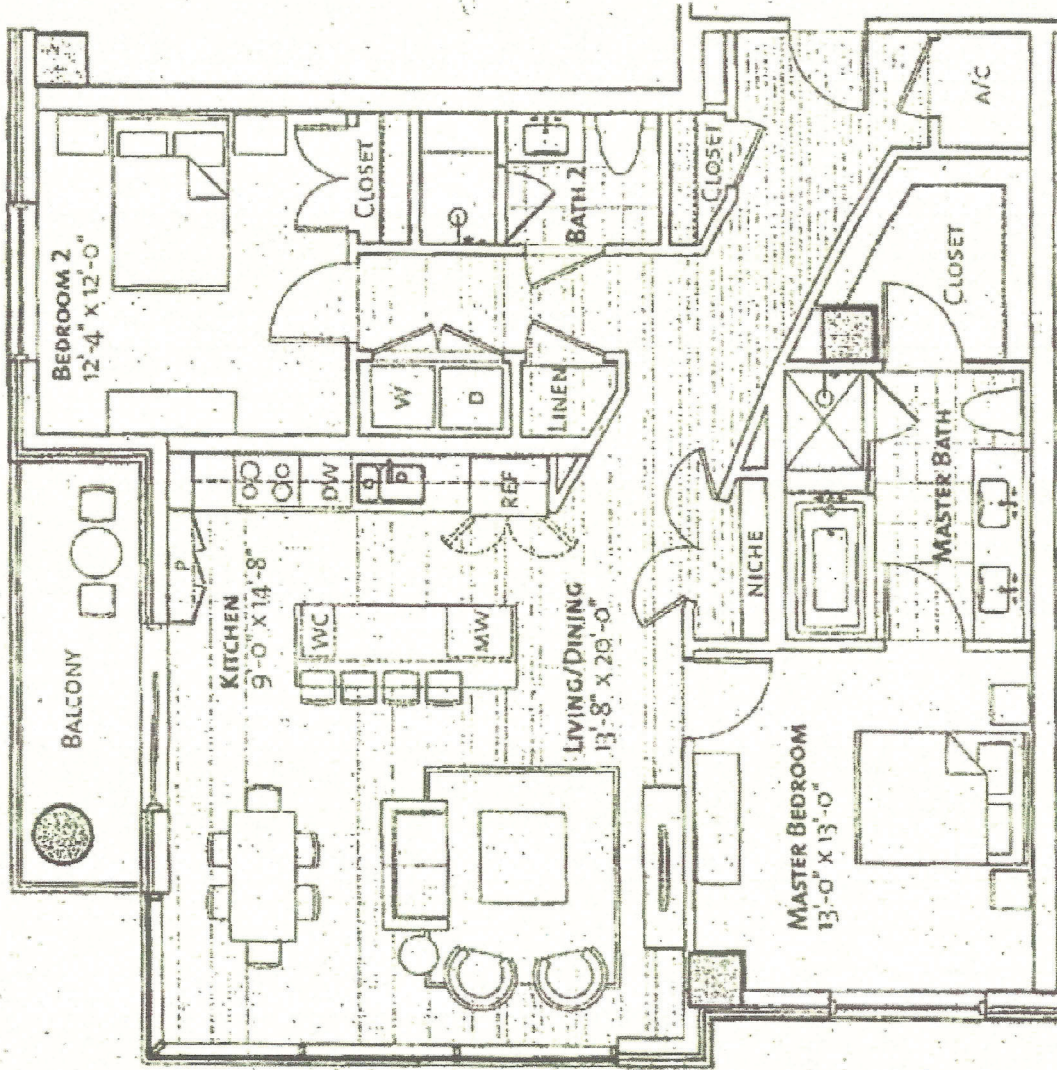

FLC HIGHLAND TOWER

ESSEX
2 BEDROOM, 2 BATH

LIVING: 1,366 SQ. FT. | BALCONY: 89 SQ. FT.
TOTAL: 1,455 SQ. FT.

SCALE: 3/16" = 1'-0"