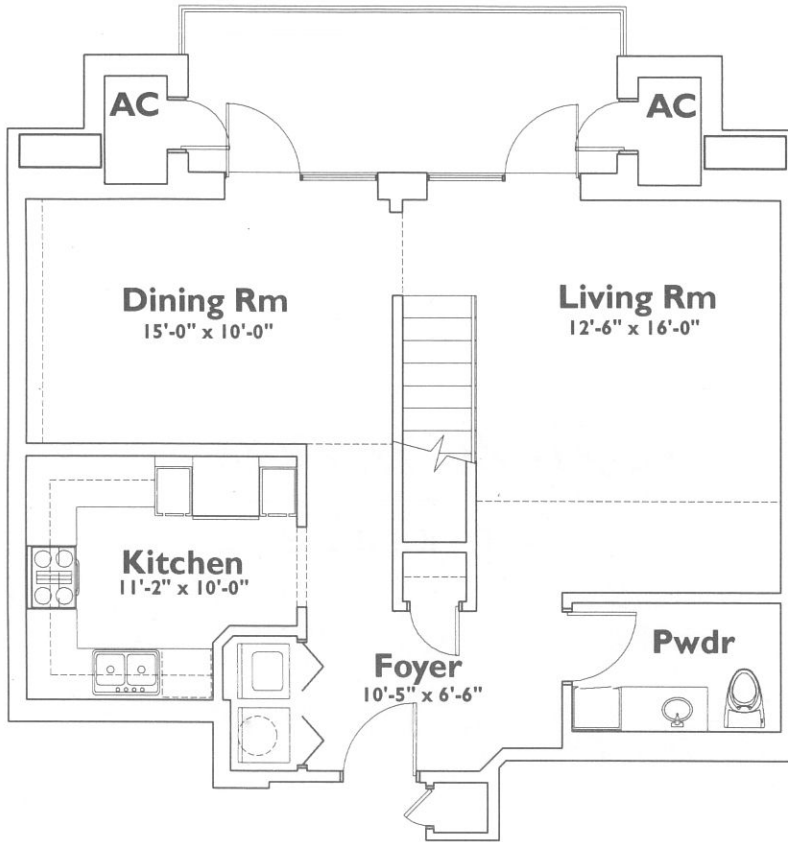

2 5 2 0

Robinhood

AT KIRBY

1 Bedroom 1.5 Baths

1,586 sq. ft.

First Level

The size of each residence shown includes areas that are outside the residence which will be actually conveyed to a Purchaser, and include the area of all balconies which serve the residence and areas measured to the outside face of exterior and hallway walls and to the centerline of other walls that define the residence.

Second Level

1/1.5

1,586 sq. ft.