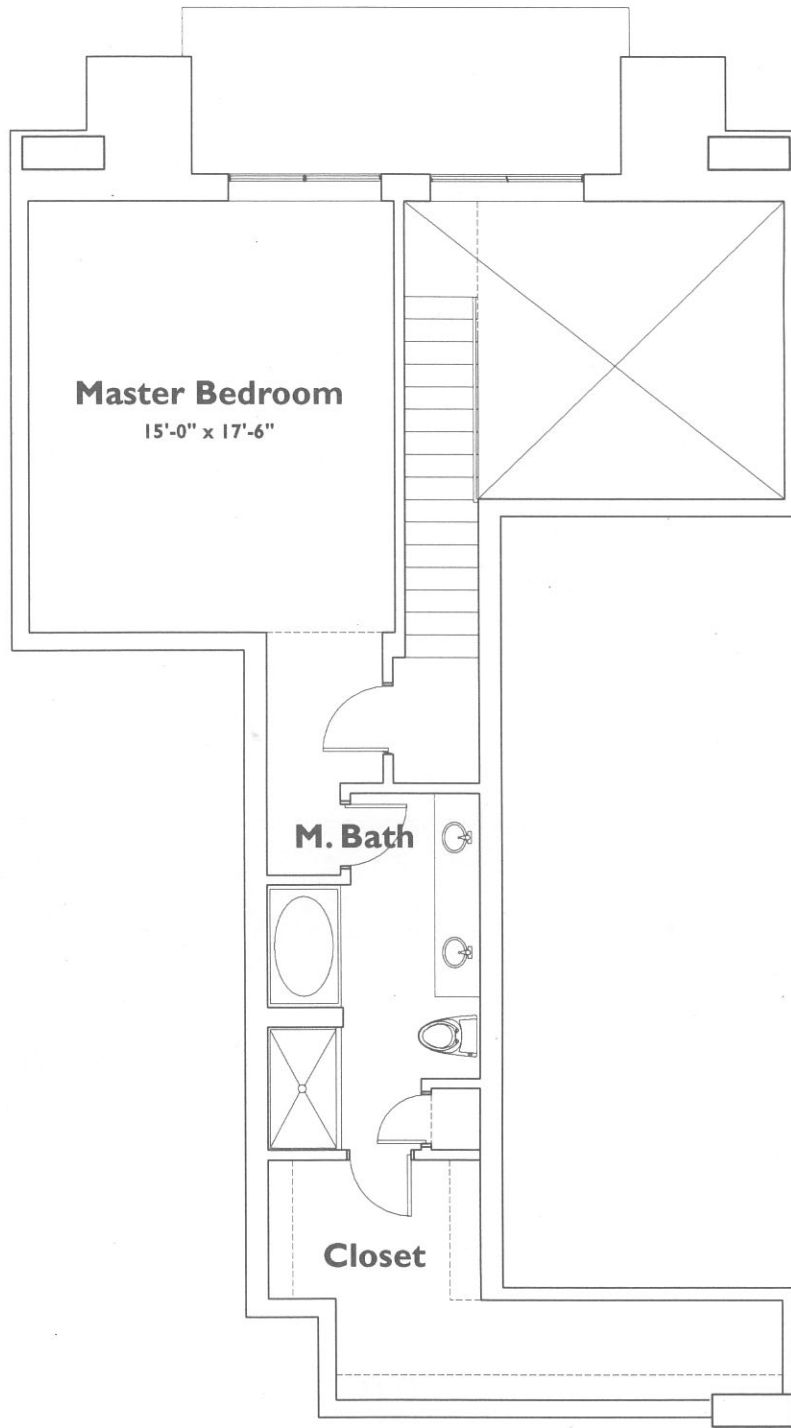

2 5 2 0

Robinhood

AT KIRBY

1 Bedroom 1.5 Baths

1,586 sq. ft.

First Level

The size of each residence shown includes areas that are outside the residence which will be actually conveyed to a Purchaser, and include the area of all balconies which serve the residence and areas measured to the outside face of exterior and hallway walls and to the centerline of other walls that define the residence.

Second Level

1/1.5

1,586 sq. ft.