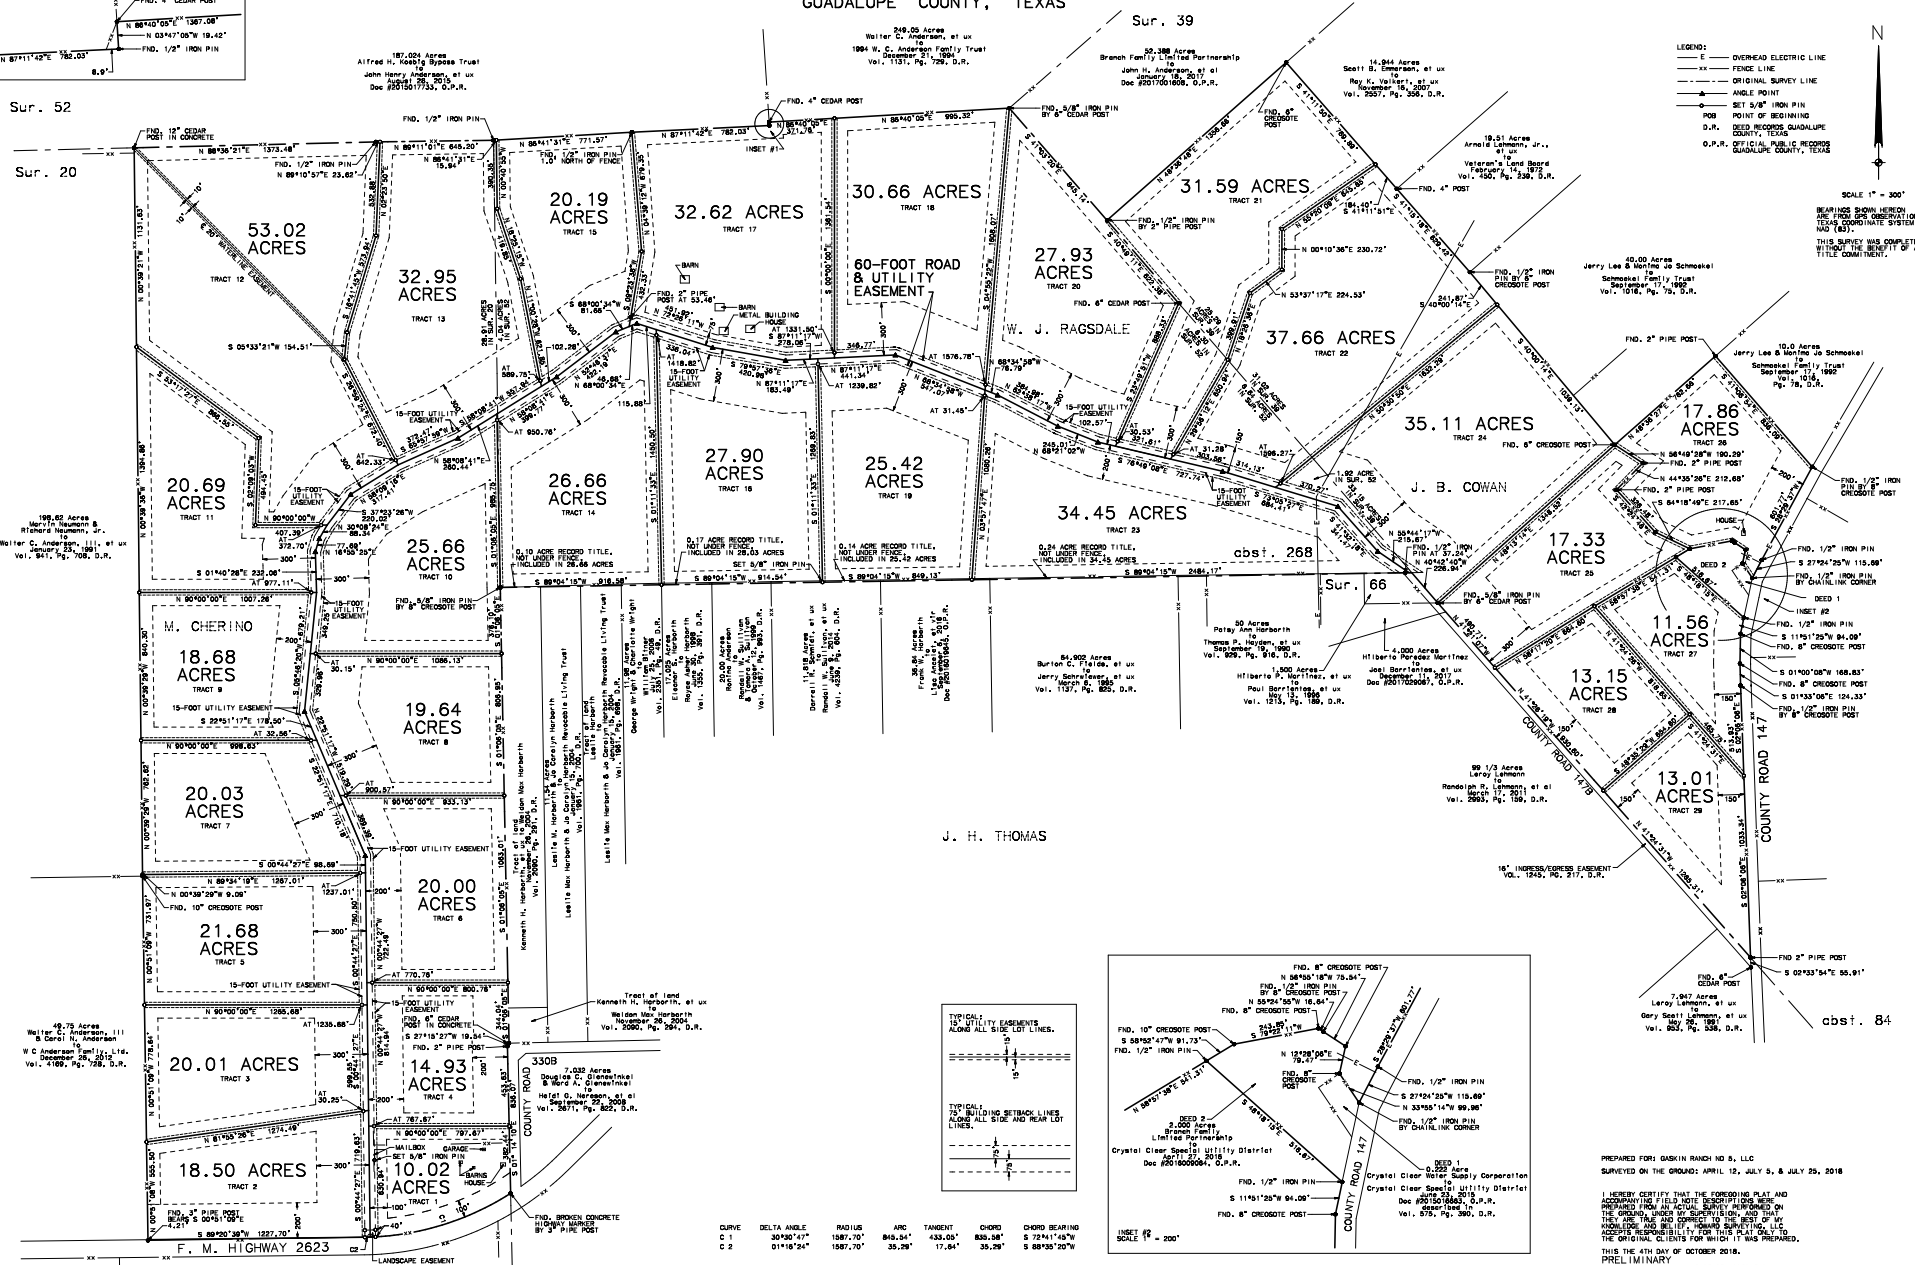

**BLUESTEM RESERVE
GUADALUPE COUNTY, TEXAS**

Sur. 52

Sur. 20

A Plat of Bluestem Reserve situated about 8.4 miles N 19° E of Seguin in Guadalupe County, Texas.