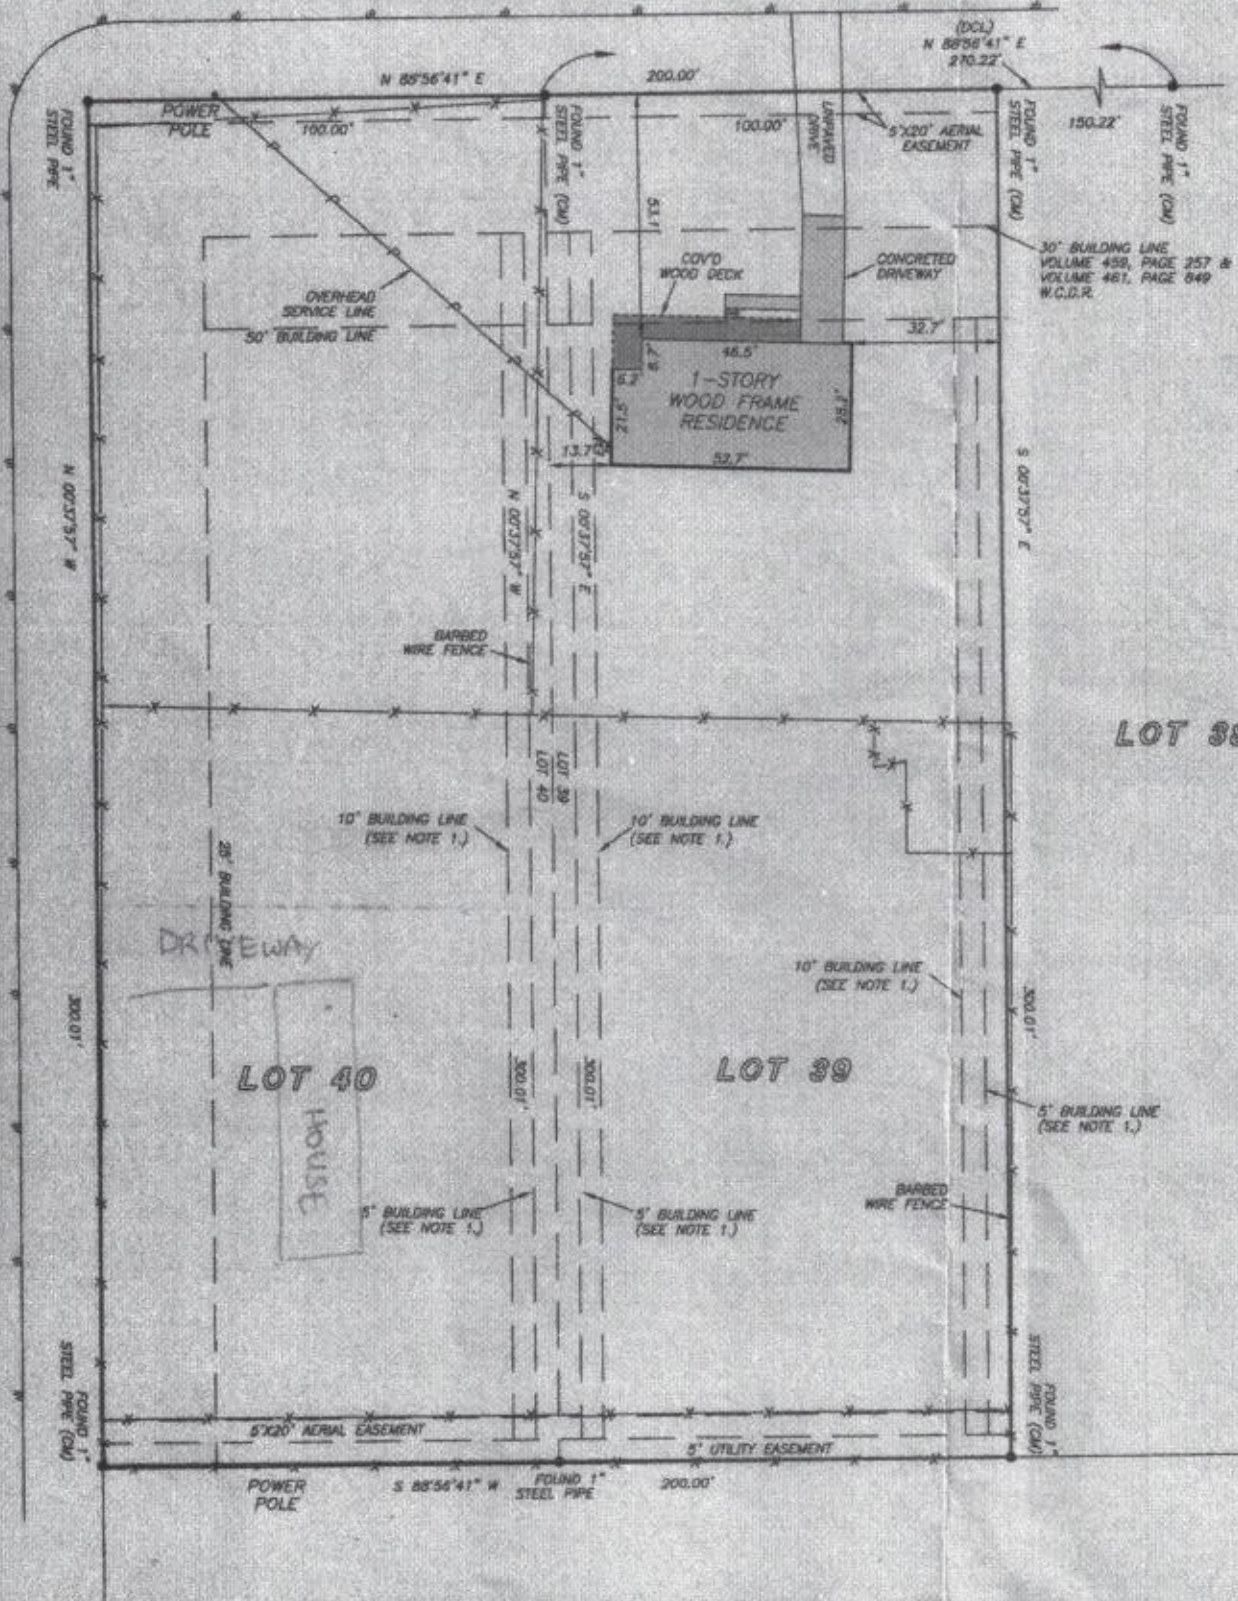

WOODLAND LAKES DRIVE

(80' R.O.W.)

LOT 39

LOT 40

LOT 39

stewart
title
KELLI LUETGE
979-826-3311

PRECISION
surveyors

2.1.2021