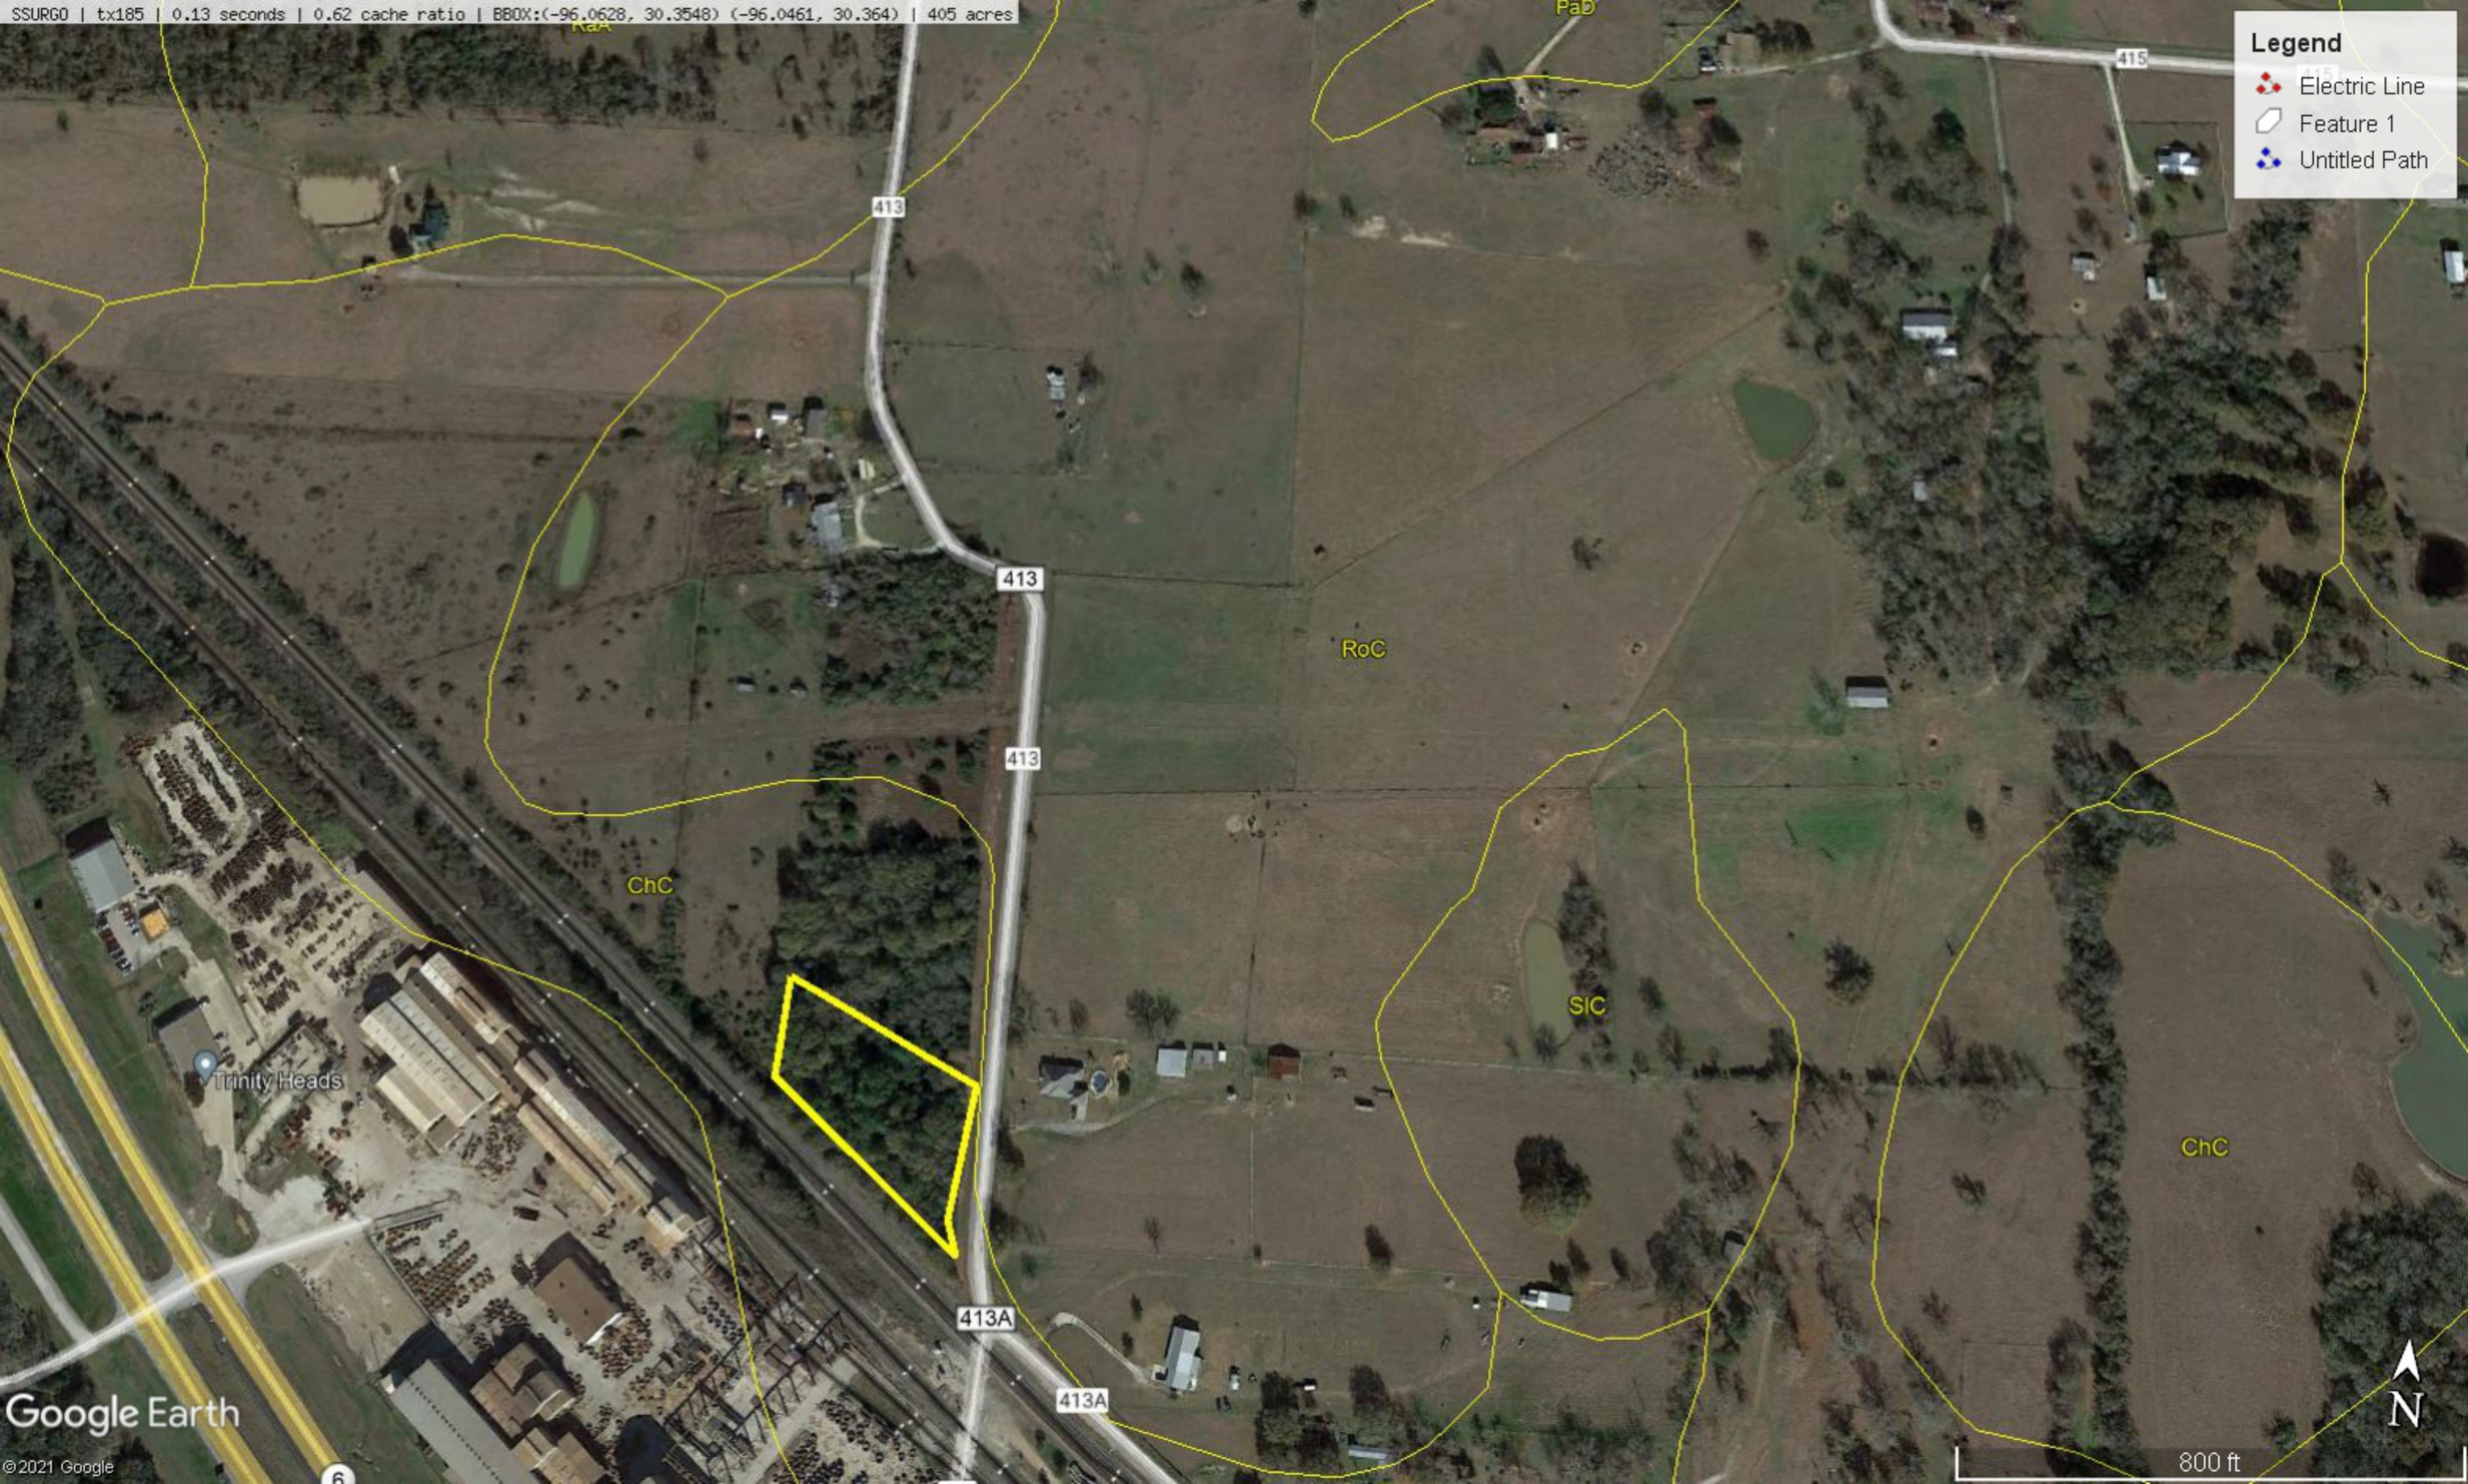

Trinity Heads

Google Earth

©2021 Google

6

800 ft

Legend

- Electric Line
- Feature 1
- Untitled Path

GRIMES COUNTY PANEL
 UNINC 48185C0435C AREAS eff 8/16/2011
 eff 4/3/2012

Zone A

Legend

- Electric Line
- Feature 1
- Untitled Path

RoC

ChC

SIC

ChC

413

413

413

413A

413A

415

Trinity Heads

Legend

- Electric Line
- Feature 1
- Untitled Path

413

413

413

413A

413A

Trinity Heads

Google Earth

©2021 Google