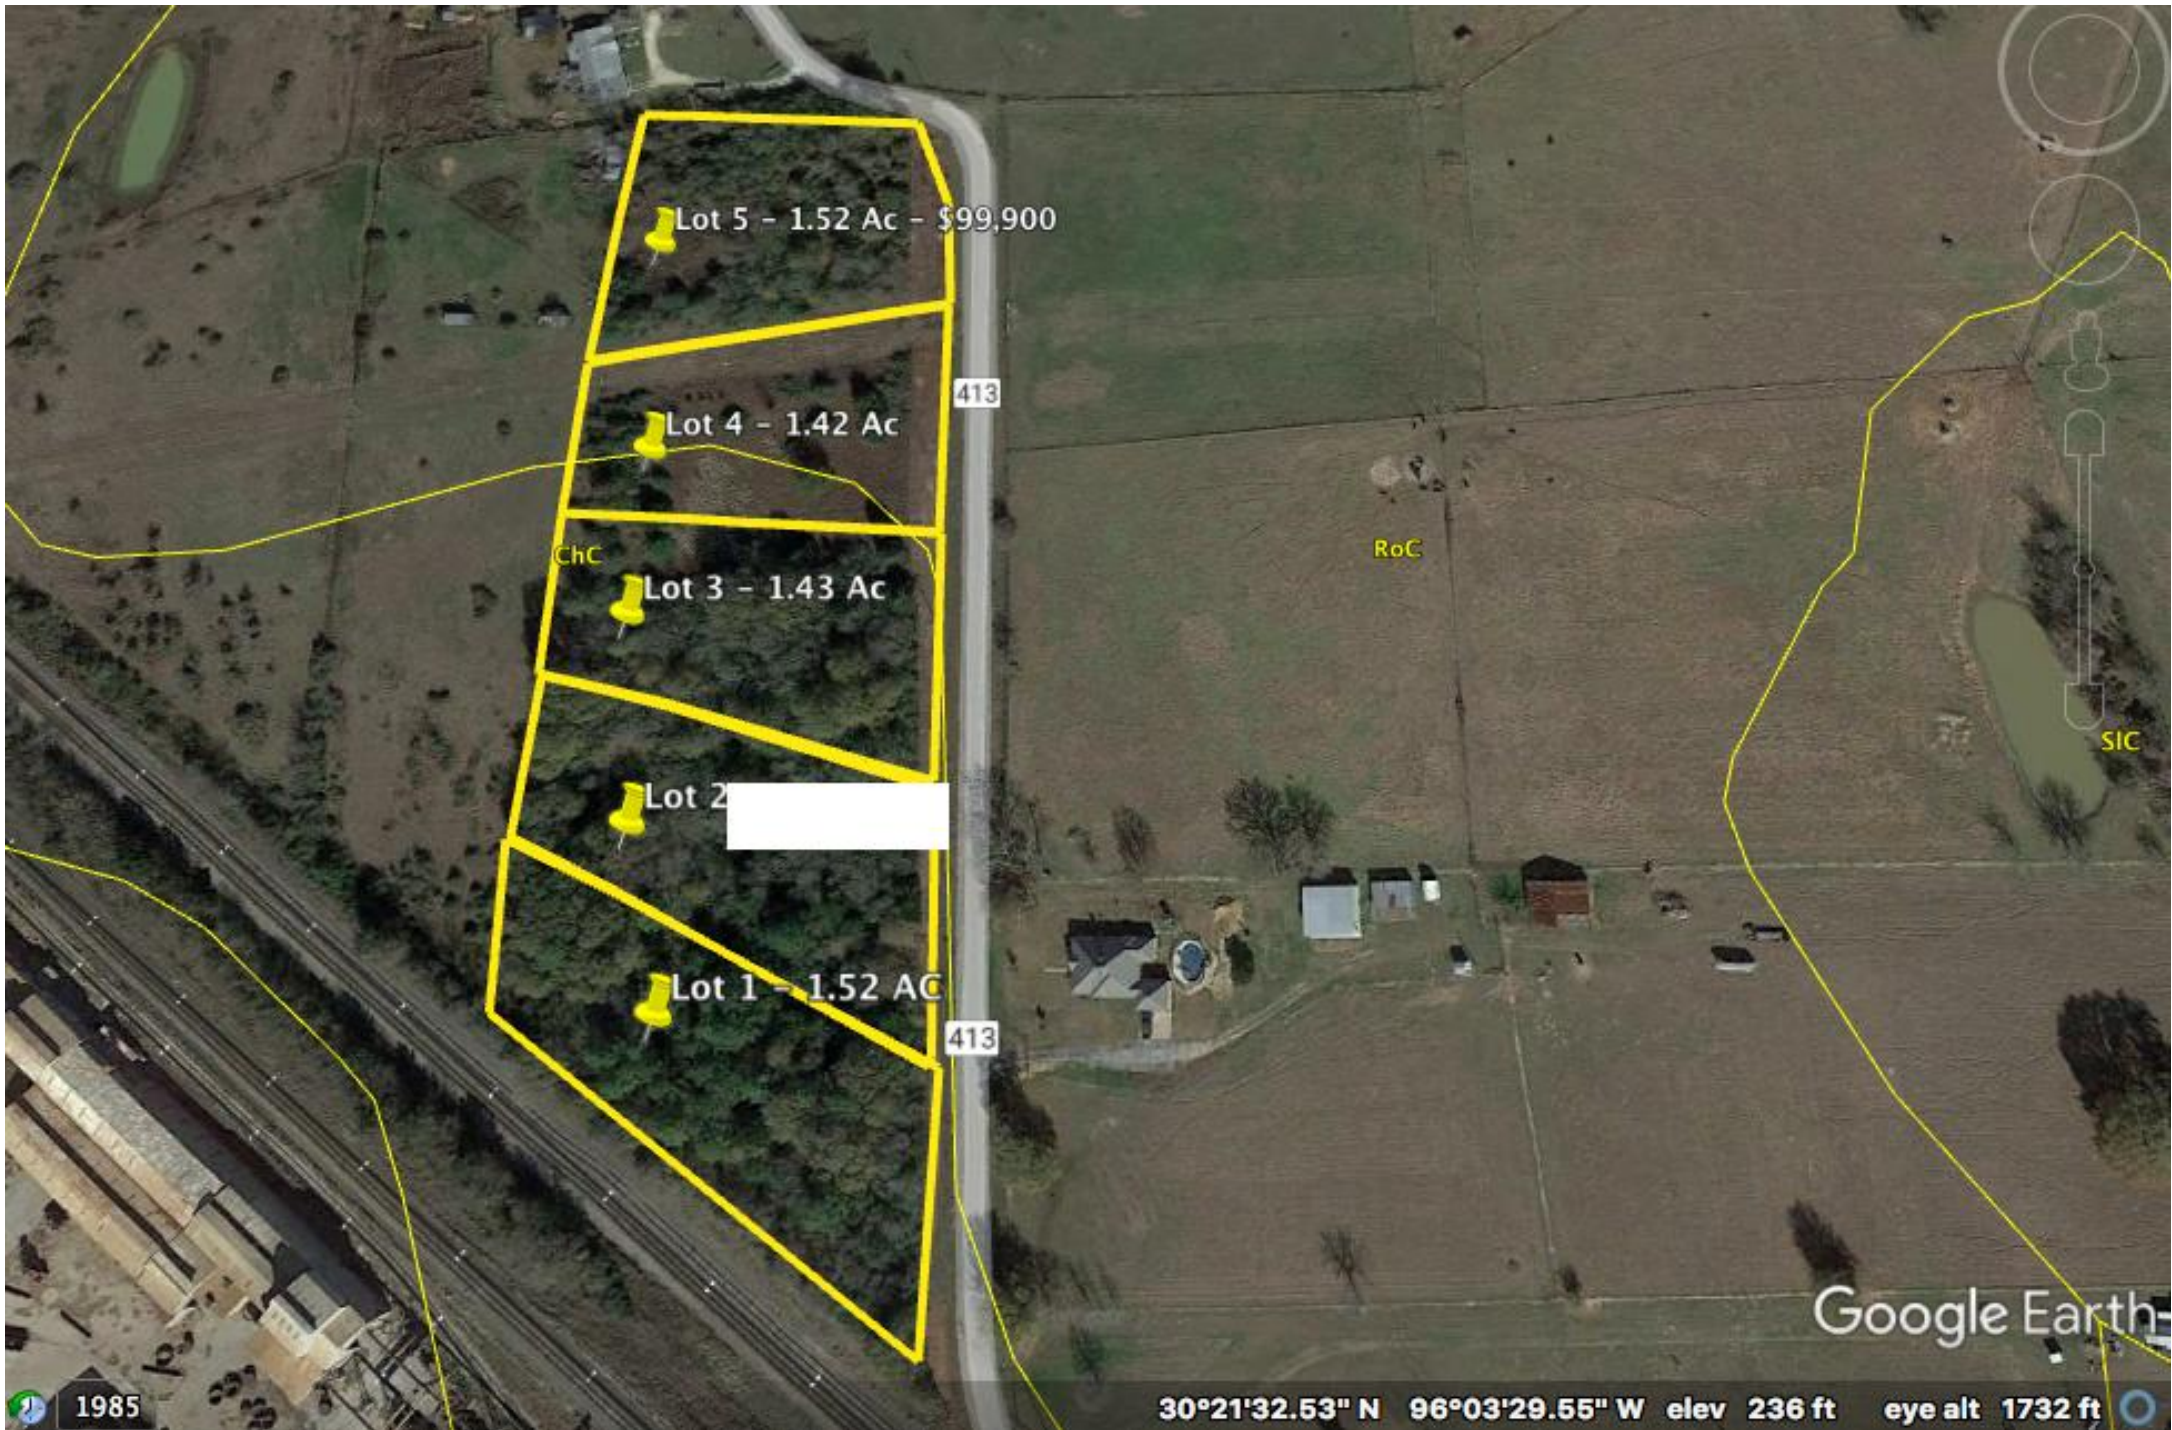

Lot 5 - 1.52 Ac - \$99,900

Lot 4 - 1.42 Ac

Lot 3 - 1.43 Ac

Lot 2 - 1.47 Ac

Lot 1 - 1.52 AC

Trinity Heads

Zone A

413

Lot 5 - 1.74 Ac - \$99,900

Lot 4 - 1.42 Ac

413

Lot 3 - 1.43 Ac

Lot 2 - 1.47 Ac

Lot 1 - 1.52 Ac

Trinity Heads

Google Earth

Lot 5 - 1.52 Ac - \$99,900

Lot 4 - 1.42 Ac

ChC
Lot 3 - 1.43 Ac

Lot 2 [Redacted]

Lot 1 - 1.52 AC

413

413

RoC

SIC

Google Earth

1985

30°21'32.53" N 96°03'29.55" W elev 236 ft eye alt 1732 ft

N

Lot 5 - 1.52 Ac - \$99,900

Lot 4 - 1.42 Ac

Lot 3 - 1.43 Ac