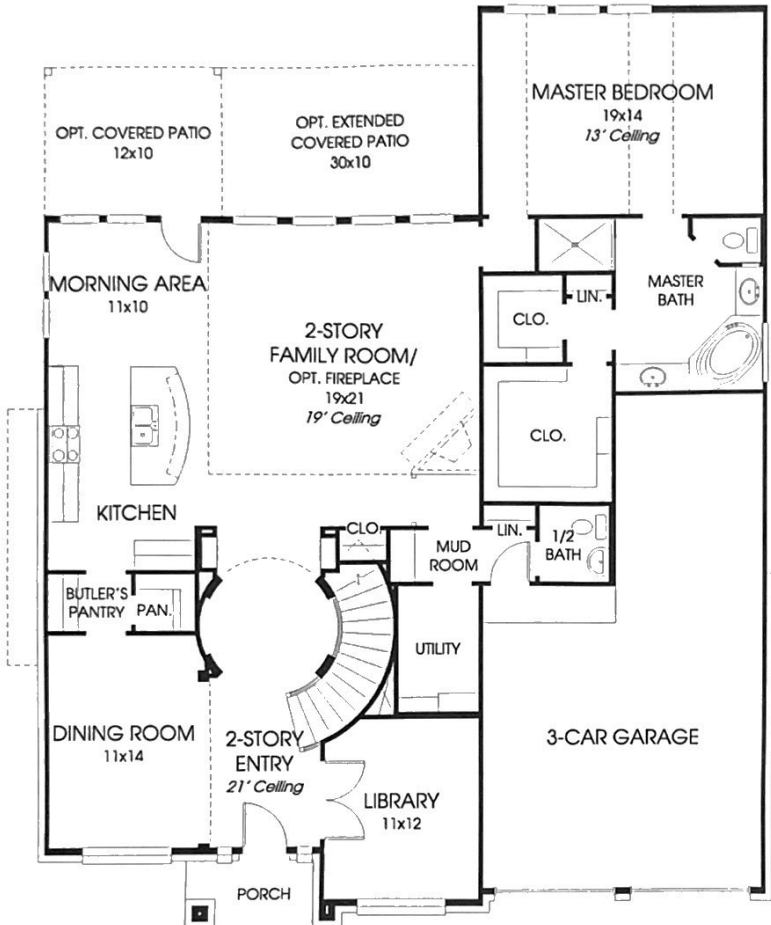

# DESIGNS

## Design 3398W

This home contains approximately 3,398 square feet.\*

\*See Page 4 for Details and Disclaimers.  
 © Perry Homes, LLC 2014  
 11/04/2015  
 (60' CL)