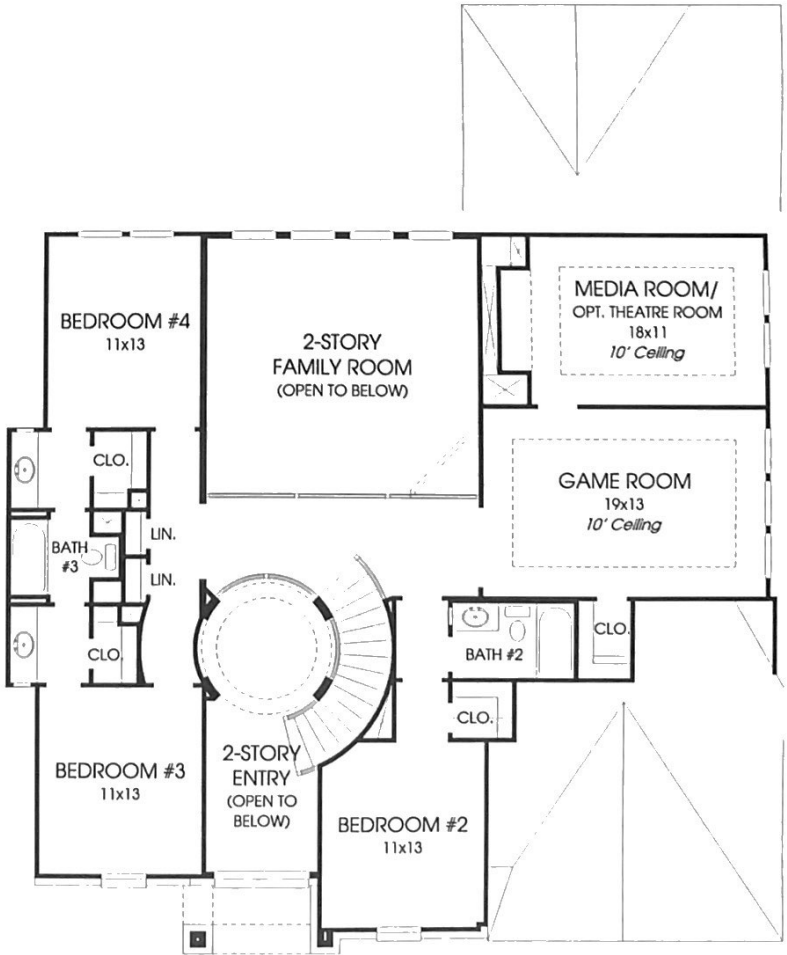

# DESIGNS

## Design 3398W

This home contains approximately 3,398 square feet.\*

\*See Page 4 for Details and Disclaimers.  
 © Perry Homes, LLC 2014  
 11/04/2015  
 (60' CL)