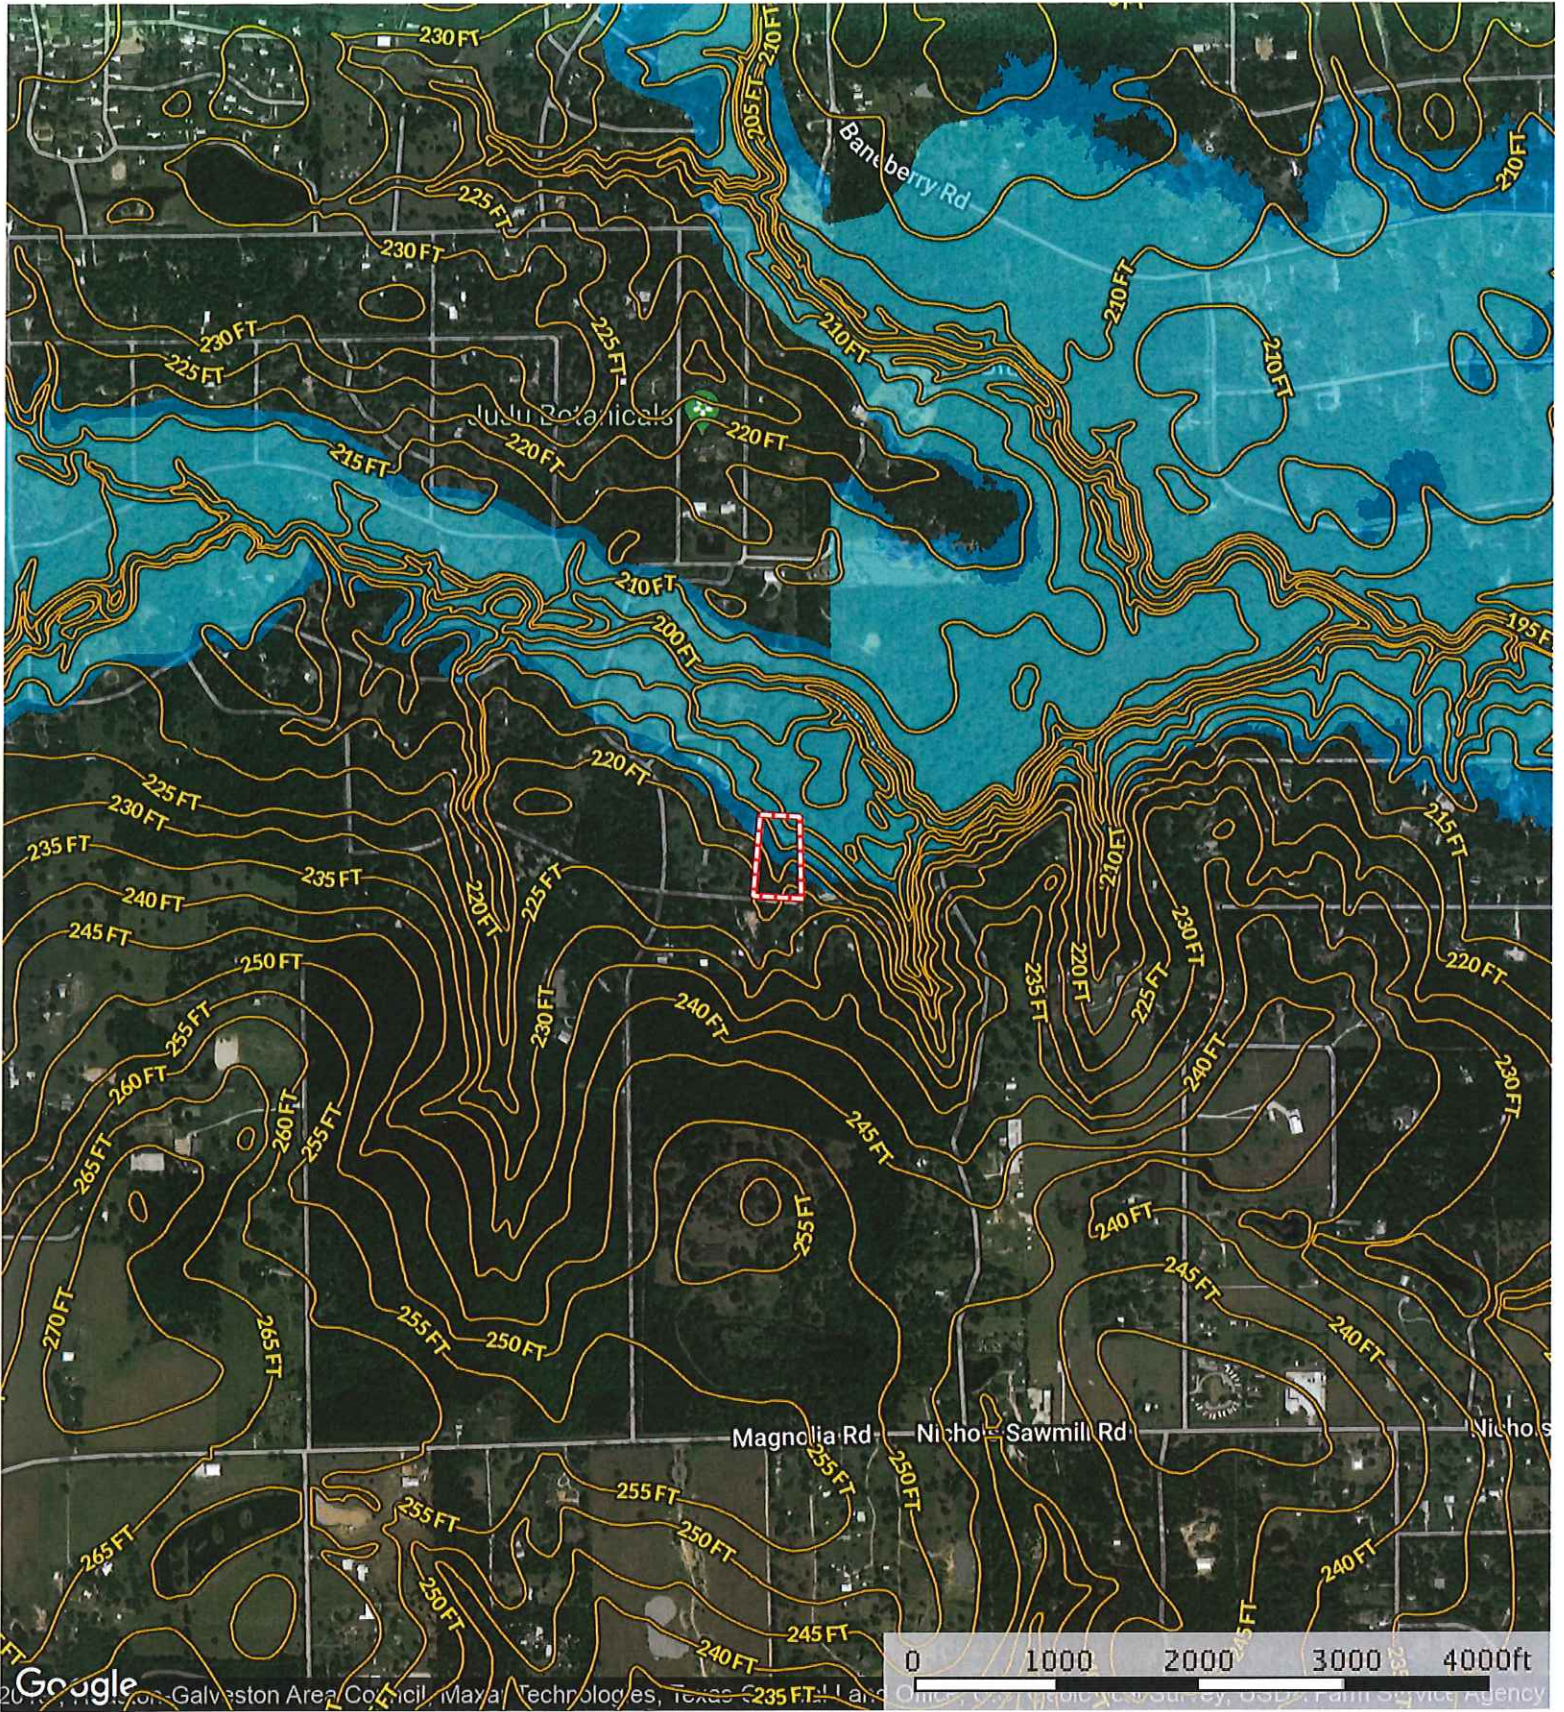

24600 Pine Ridge Rd.
Waller County, Texas, AC +/-

Google 2019 Imagery ©2019, Houston-Galveston Area Council, Maxar Technologies, Texas General Land Office, U.S. Geological Survey

 Boundary

 The information contained herein was obtained from sources deemed to be reliable. MapRight Services makes no warranties or guarantees as to the completeness or accuracy thereof.

24600 Pine Ridge Rd.
Waller County, Texas, AC +/-

- Boundary
- 100 Year Floodplain
- 500 Year Floodplain
- Floodway
- Special
- Unmapped/ Not

24600 Pine Ridge Rd.
Waller County, Texas, AC +/-

- Boundary
- 100 Year Floodplain
- 500 Year Floodplain
- Floodway
- Special
- Unmapped/ Not