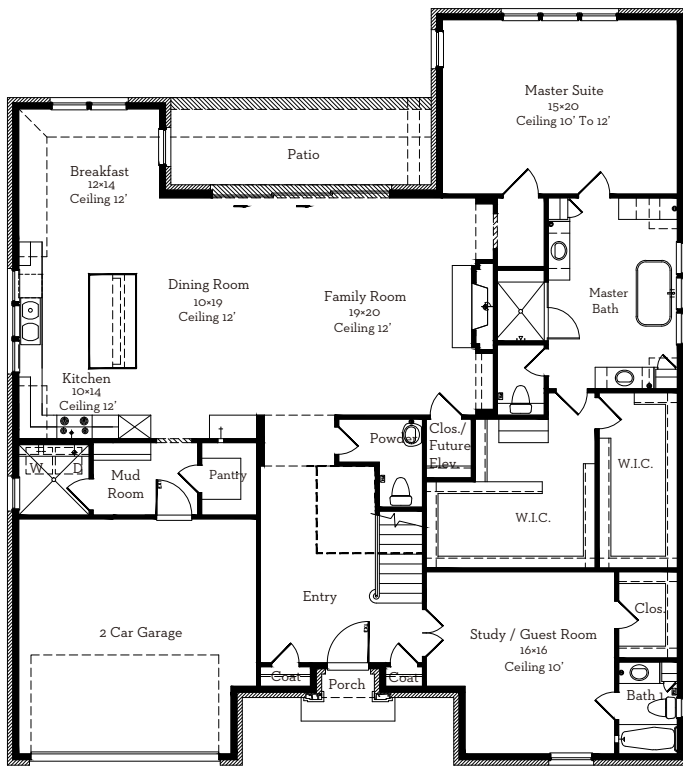

# LOVETT

H O M E S

**414 Faust Lane**

4,246 sq.ft.

5 bedrooms / 5.5 baths

All prices, features and plans are subject to change without notice. Square footage is approximate. No representation or warranties either expressed or implied. Are made as to the accuracy of the information herein or with respect to the suitability, usability, merchantability or conditions of any property herein described. All rights Reserved. LovettHomes 2014

# LOVETT

H O M E S

**414 Faust Lane**

4,246 sq.ft.

5 bedrooms / 5.5 baths

**First Floor 2748 Sq.Ft**

**Second Floor 1498 Sq.Ft**

All prices, features and plans are subject to change without notice. Square footage is approximate. No representation or warranties either expressed or implied. Are made as to the accuracy of the information herein or with respect to the suitability, usability, merchantability or conditions of any property herein described. All rights Reserved. LovettHomes 2014