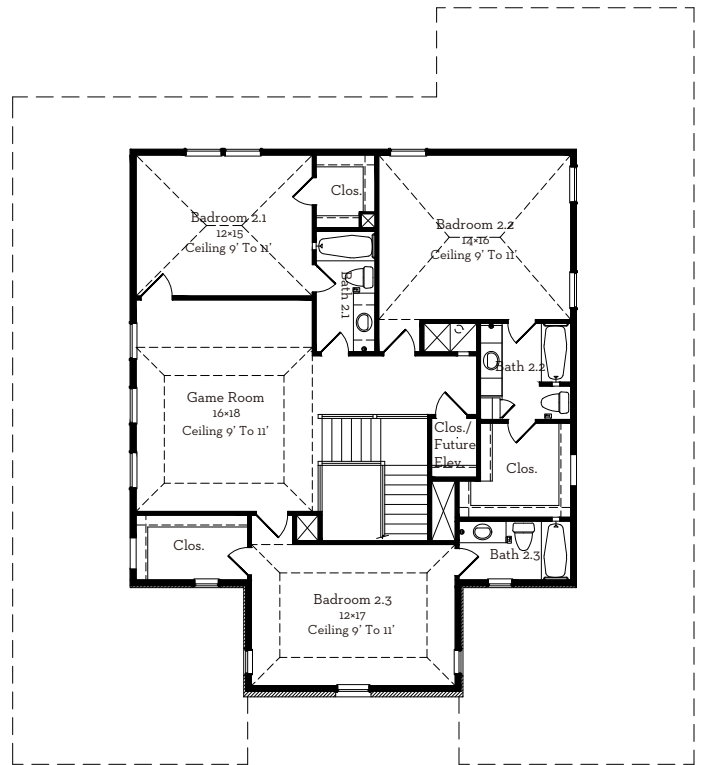

# LOVETT

H O M E S

**414 Faust Lane**

4,246 sq.ft.

5 bedrooms / 5.5 baths

All prices, features and plans are subject to change without notice. Square footage is approximate. No representation or warranties either expressed or implied. Are made as to the accuracy of the information herein or with respect to the suitability, usability, merchantability or conditions of any property herein described. All rights Reserved. LovettHomes 2014

# LOVETT

H O M E S

**414 Faust Lane**

4,246 sq.ft.

5 bedrooms / 5.5 baths

**First Floor 2748 Sq.Ft**

**Second Floor 1498 Sq.Ft**

All prices, features and plans are subject to change without notice. Square footage is approximate. No representation or warranties either expressed or implied. Are made as to the accuracy of the information herein or with respect to the suitability, usability, merchantability or conditions of any property herein described. All rights Reserved. LovettHomes 2014