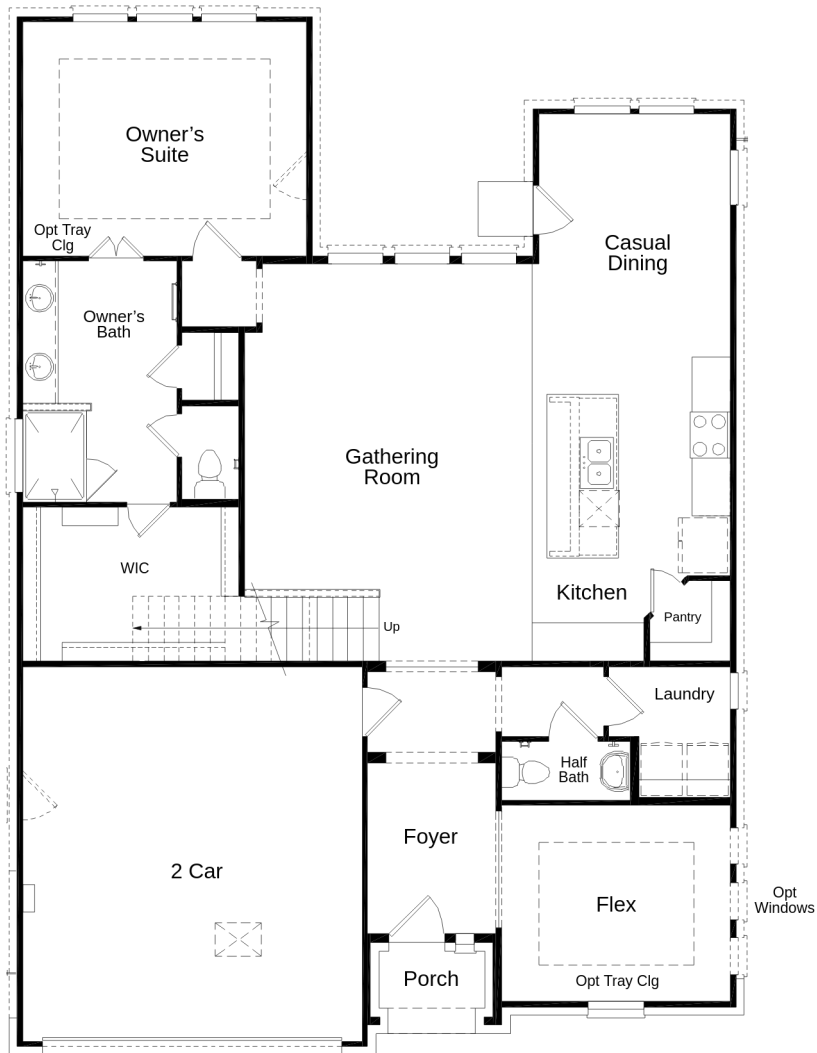

**PLAN SABLE** (2,267 - 2,268 SQ. FT. | 2 FLOORS | 3-4 BEDS | 2-3 BATH | 2-3-CAR GARAGE )

**PLAN SABLE** (2,267 - 2,268 SQ. FT. | 2 FLOORS | 3-4 BEDS | 2-3 BATH | 2-3-CAR GARAGE )