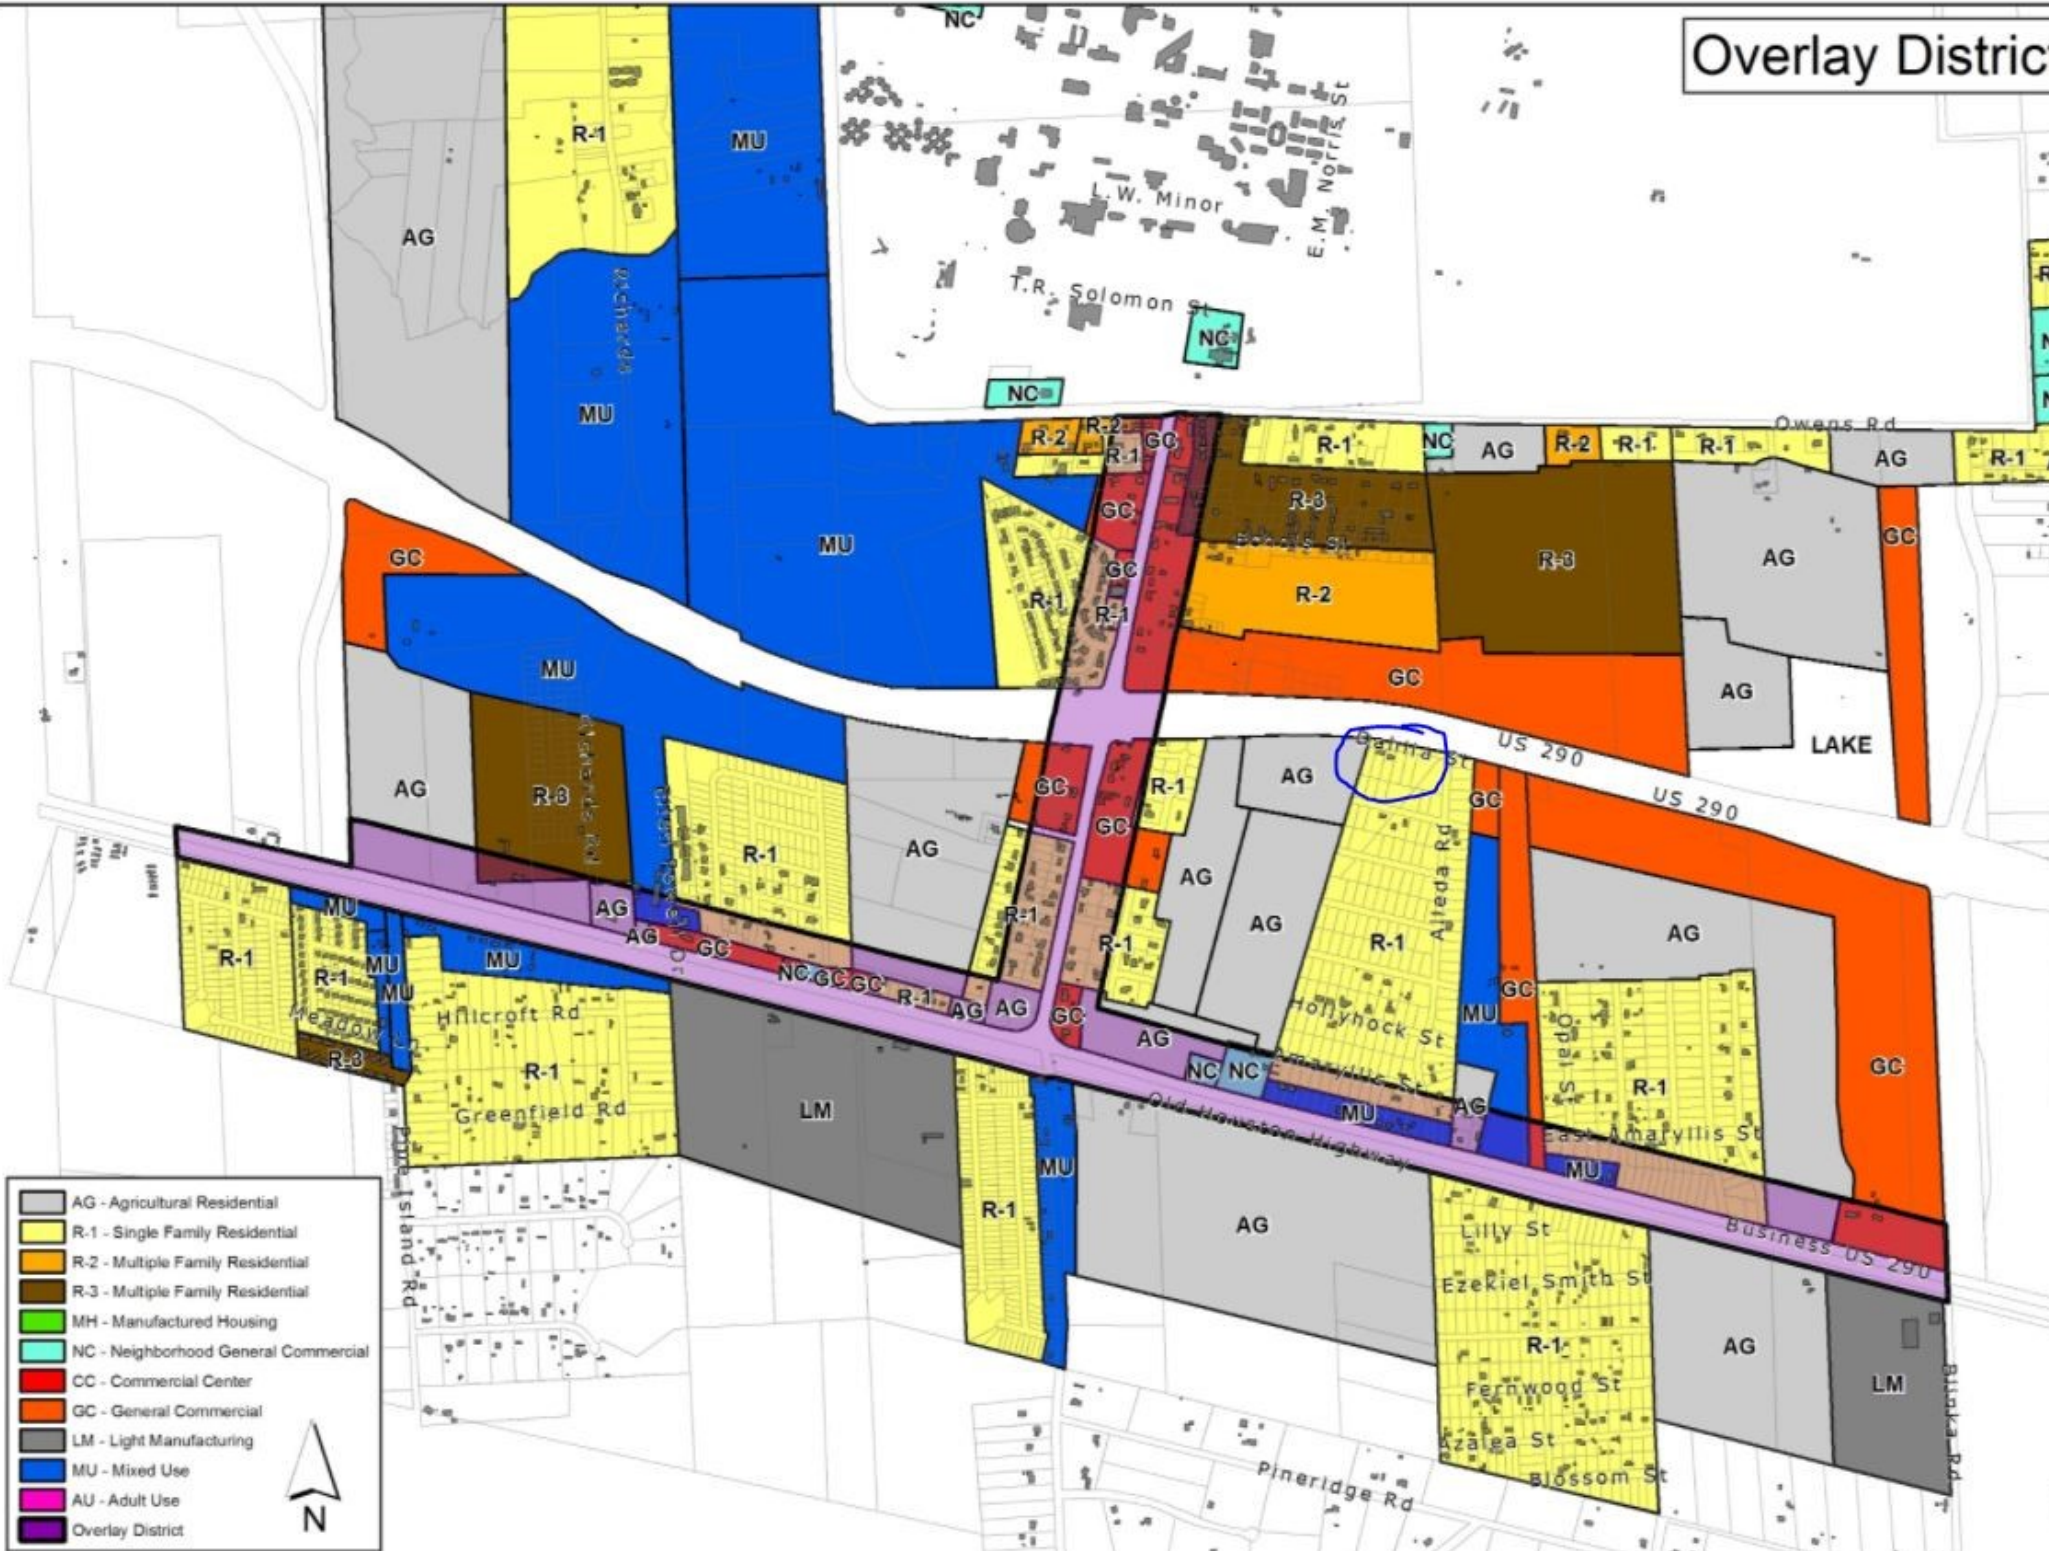

Overlay District

- AG - Agricultural Residential
- R-1 - Single Family Residential
- R-2 - Multiple Family Residential
- R-3 - Multiple Family Residential
- MH - Manufactured Housing
- NC - Neighborhood General Commercial
- CC - Commercial Center
- GC - General Commercial
- LM - Light Manufacturing
- MU - Mixed Use
- AU - Adult Use
- Overlay District