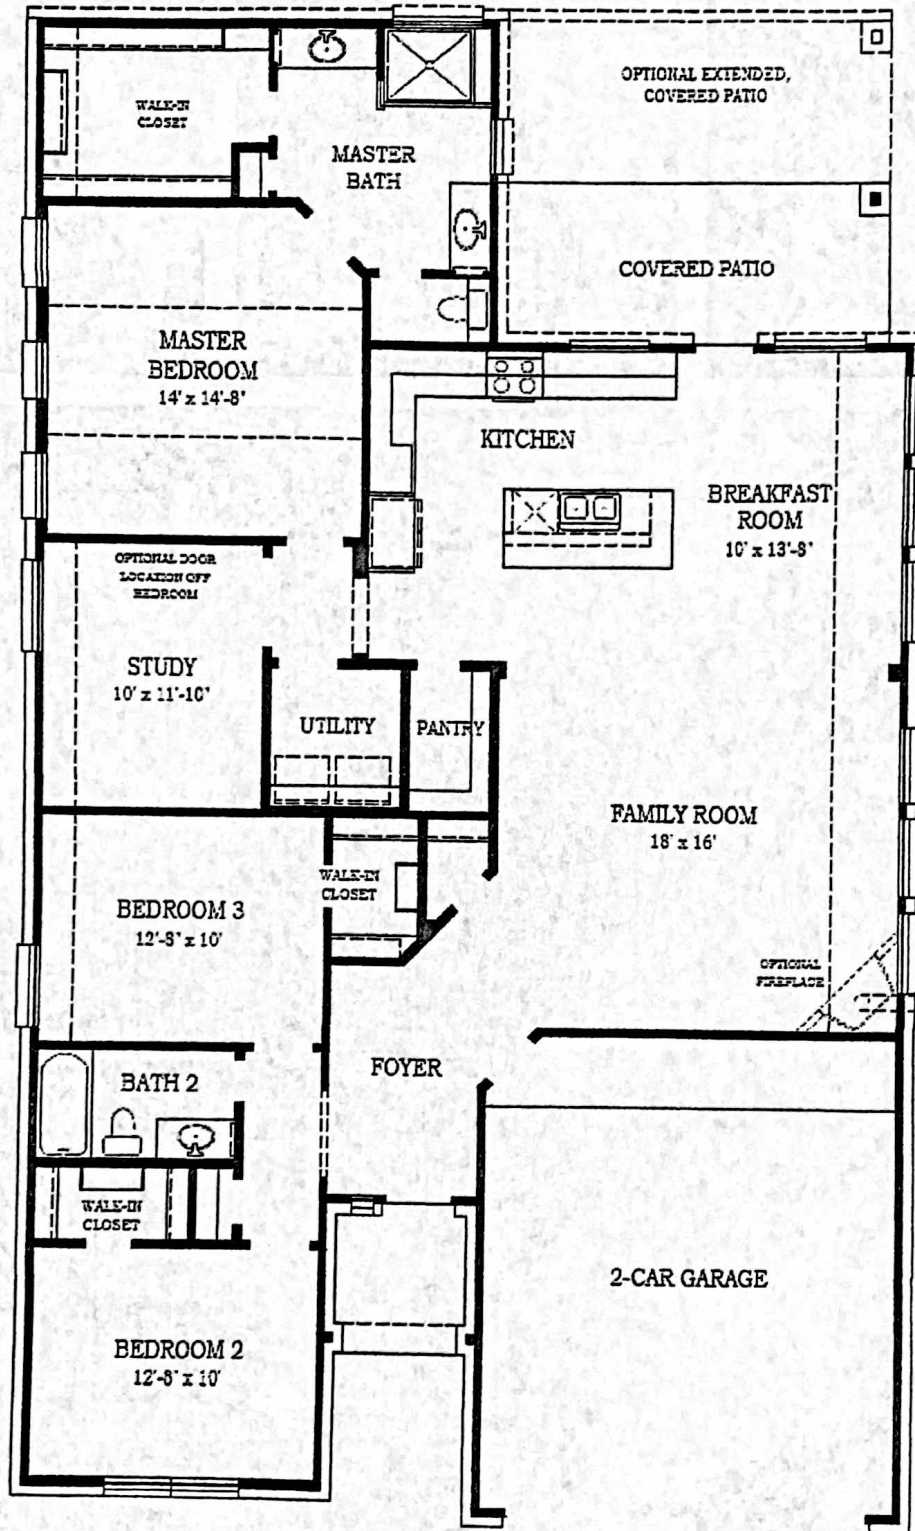

CYPRESS • PLAN 1290

1,875 Sq. Ft.

Square footage and room dimensions are approximate and may vary per elevation. Window placement, roof line and porches may also vary by elevation. Plans, features, prices and availability are subject to change without notice.