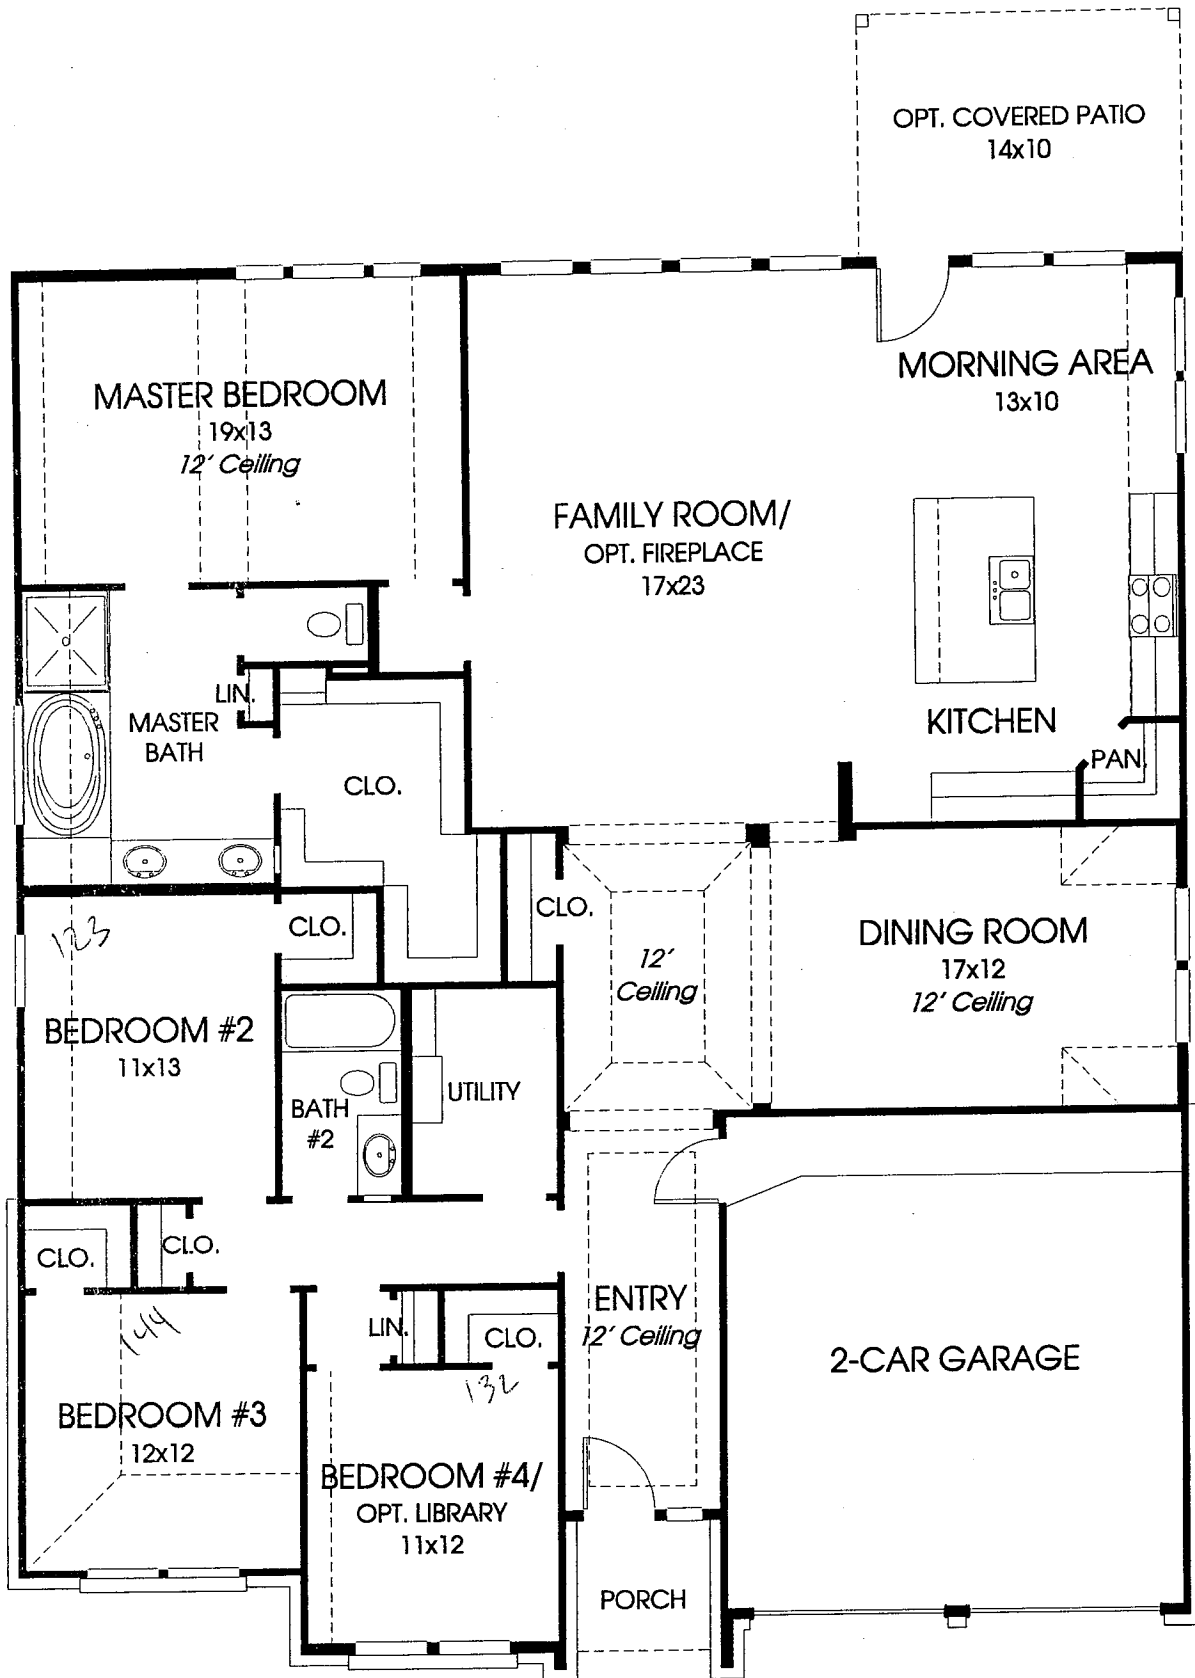

# DESIGNS

## Design 2339W

This home contains approximately 2,339 square feet and includes four bedrooms and two baths.

Note: Any options listed on this brochure are available at an additional cost.

Not included: inside keyed deadbolt locks, refrigerators, furnishings, drapery, plants, decorator items and all other personal property being used in model homes. Builder reserves the right to make changes in the plans and specifications, and to substitute material of similar quality. Room dimensions indicate approximate inside area measurements.